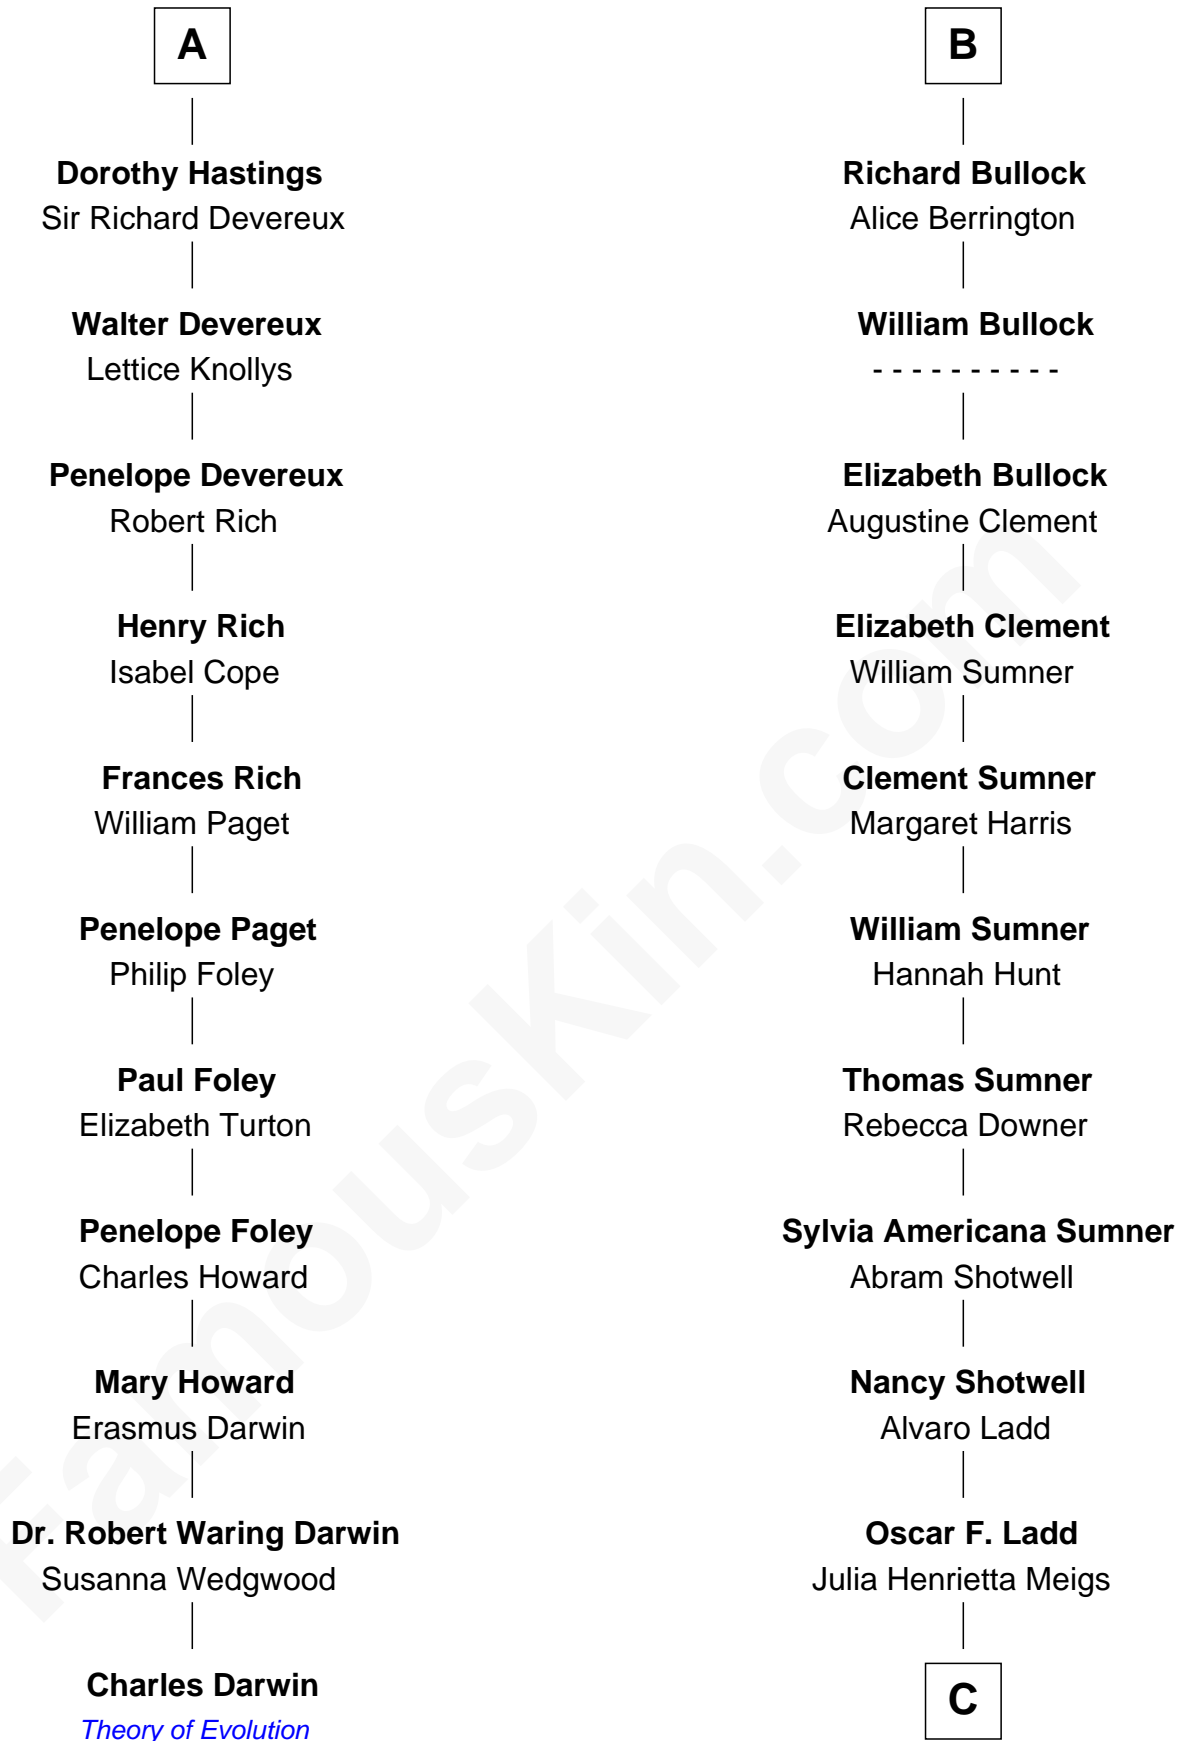

FamousKin.com Relationship Chart of

Charles Darwin

Theory of Evolution

17th cousin 1 time removed of

Alan Ladd

Movie Actor

C

Alan Harwood Ladd

Selina Raleigh

Alan Ladd

Movie Actor

FamousKin.com