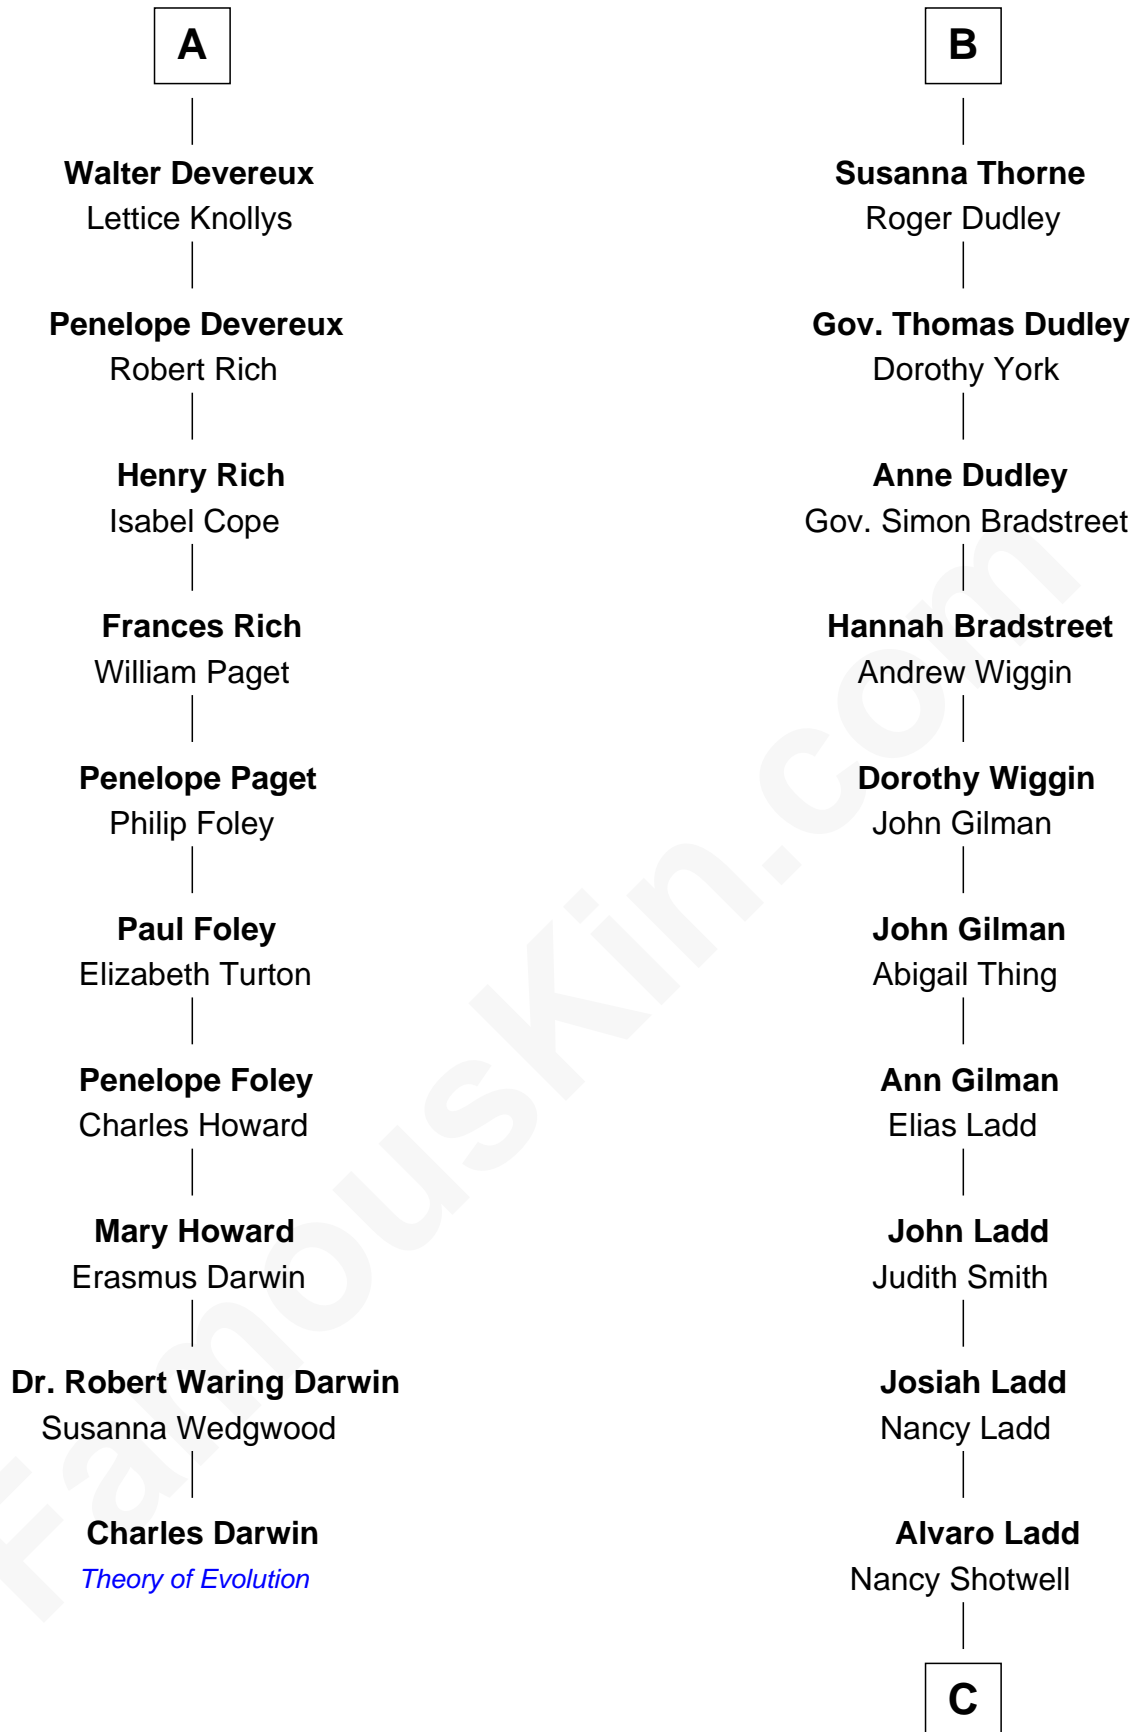

FamousKin.com
Relationship Chart of
Charles Darwin
Theory of Evolution

16th cousin 3 times removed of

Alan Ladd
Movie Actor

C

Oscar F. Ladd
Julia Henrietta Meigs

Alan Harwood Ladd
Selina Raleigh

Alan Ladd
Movie Actor

FamousKin.com