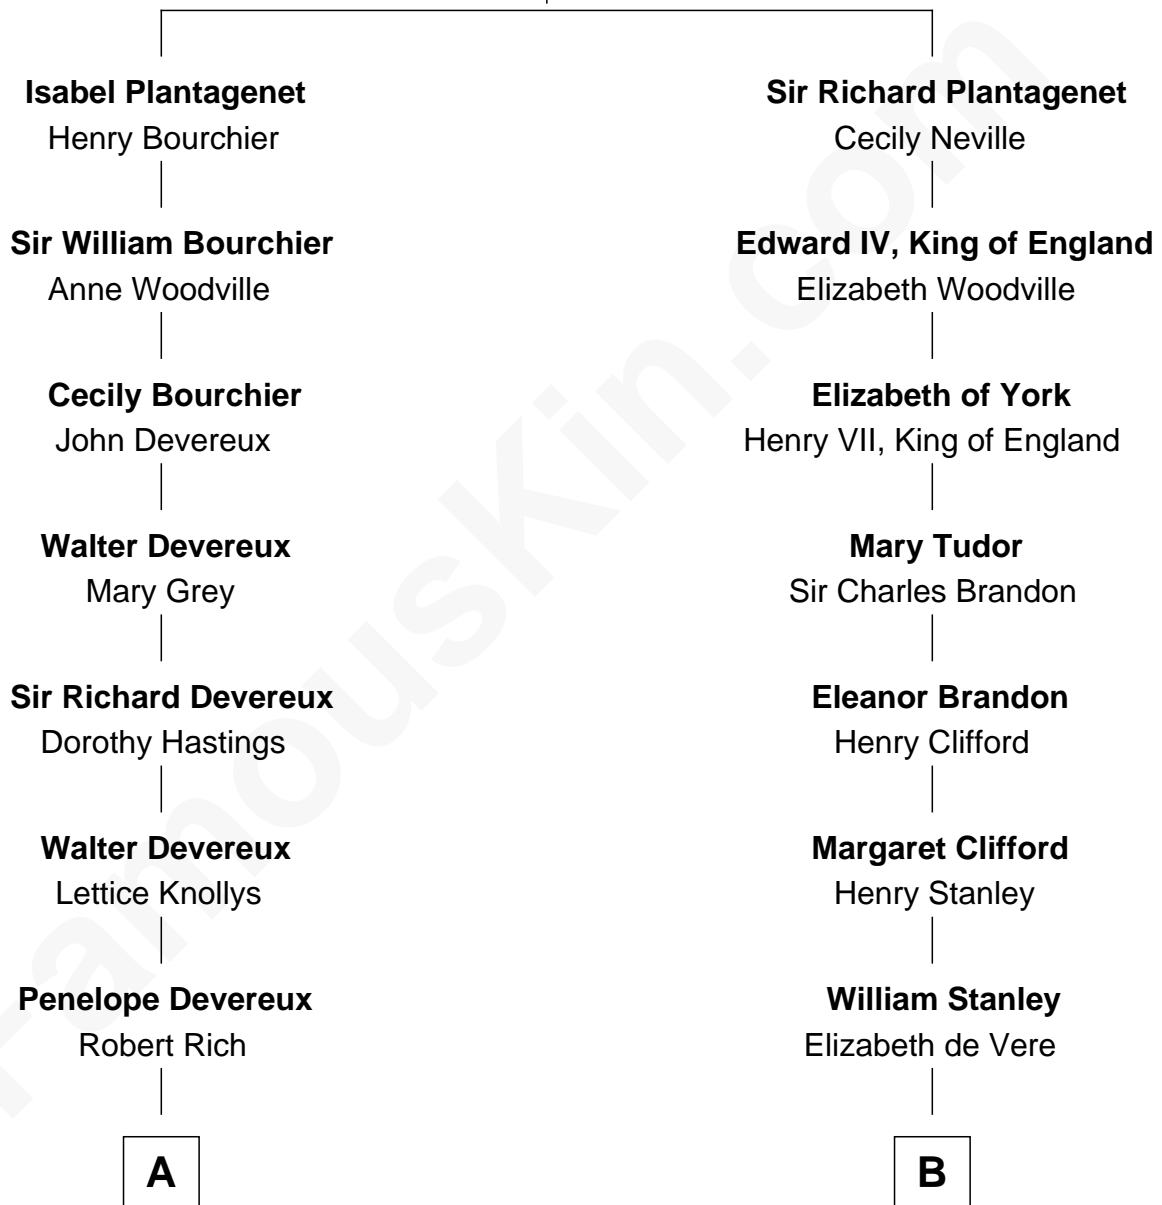

FamousKin.com Relationship Chart of

Charles Darwin

Theory of Evolution

14th cousin 4 times removed of

Hugh Grant

Movie Actor

Richard of York
Anne de Mortimer

FamousKin.com