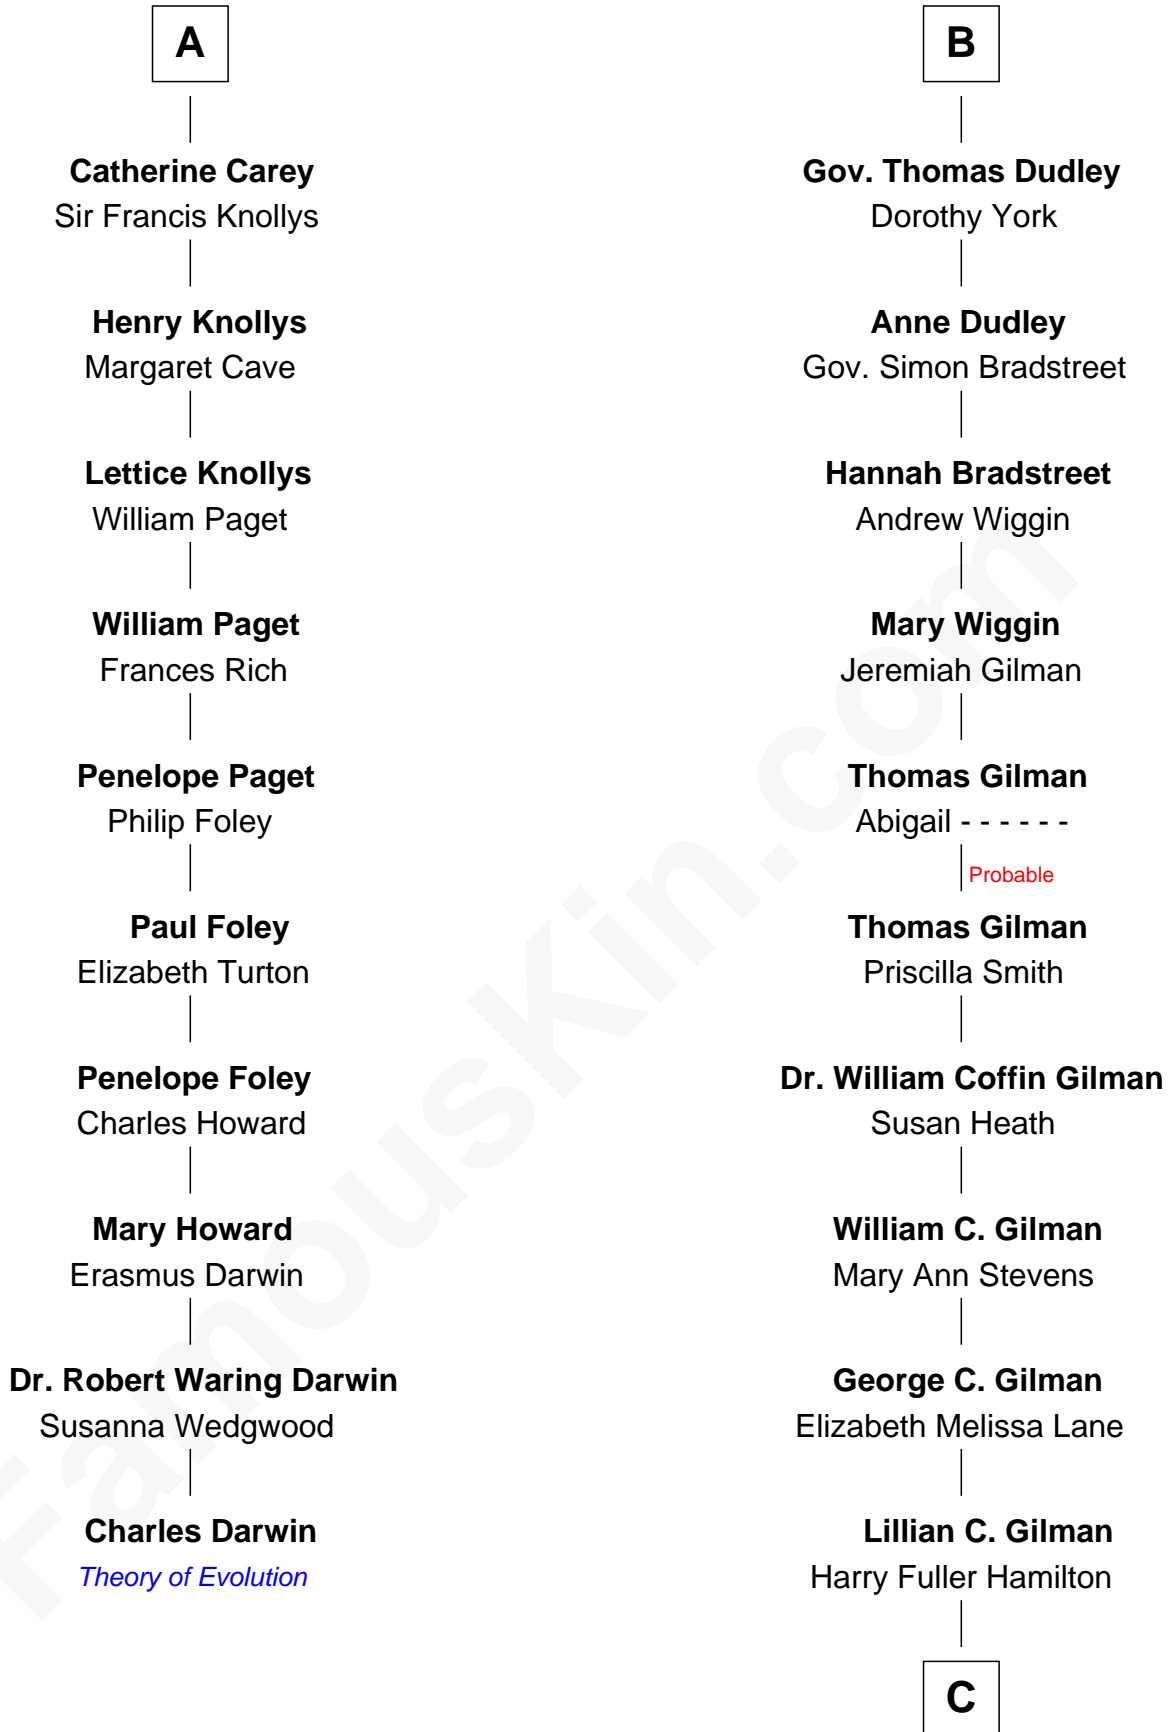

FamousKin.com Relationship Chart of

Charles Darwin

Theory of Evolution

16th cousin 2 times removed of

George Hamilton

TV and Movie Actor

Thomas de Berkeley

with wife
Margaret de Mortimer

with wife
Katherine de Clyvedon

Maurice de Berkeley
Elizabeth le Despencer

Sir John Berkeley
Elizabeth Betteshorne

Thomas de Berkeley
Margaret de Lisle

Elizabeth Berkeley
Sir John Sutton

Elizabeth de Berkeley
Richard de Beauchamp

Sir Edmund Sutton
Joyce Tiptoft

Eleanor Beauchamp
Edmund Beaufort

Sir Edward Sutton
Cecily Willoughby

Eleanor Beaufort
Sir Robert Spencer

Sir John Sutton
Cecily Grey

Margaret Spencer
Sir Thomas Carey

Sir Henry Dudley
----- Ashton

Sir William Carey
Mary Boleyn

Roger Dudley
Susanna Thorne

A

B

C

George William Hamilton

Anne Lucille Stevens

George Hamilton