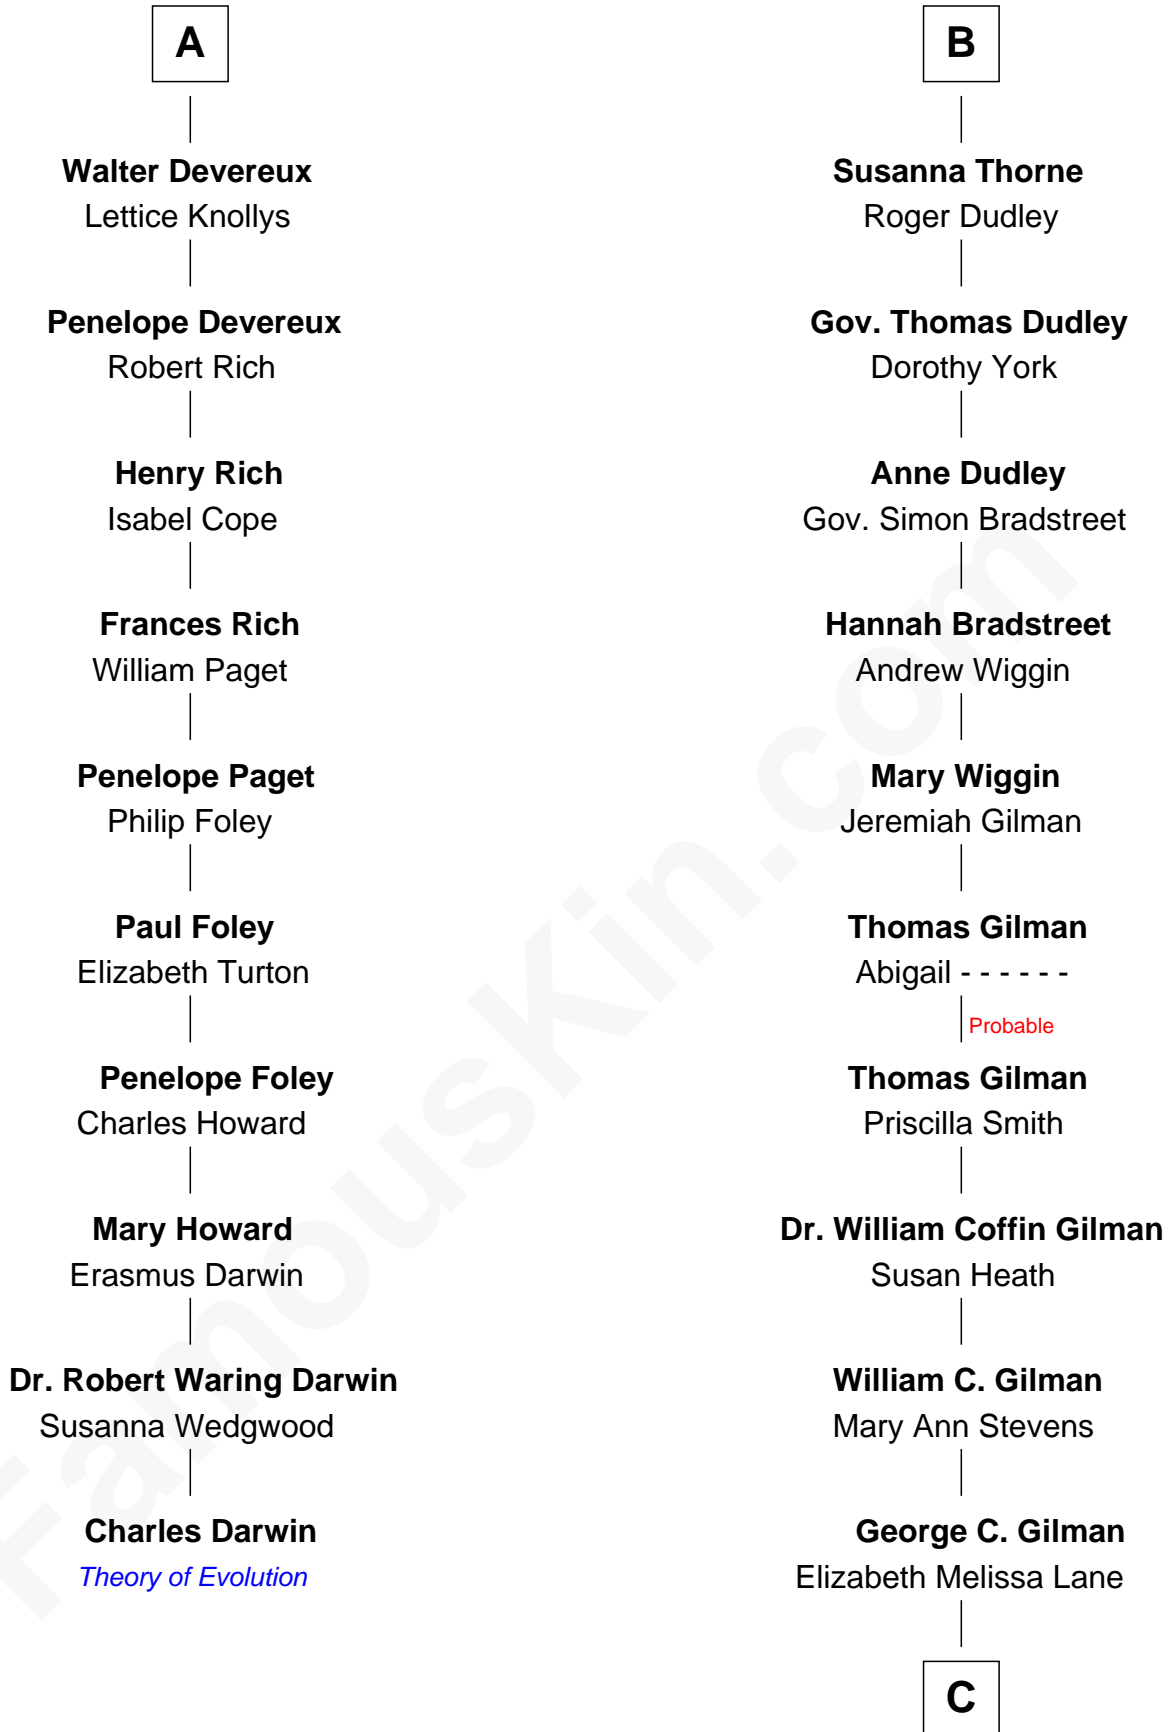

FamousKin.com Relationship Chart of

Charles Darwin

Theory of Evolution

16th cousin 3 times removed of

George Hamilton

TV and Movie Actor

C

Lillian C. Gilman

Harry Fuller Hamilton

George William Hamilton

Anne Lucille Stevens

George Hamilton

TV and Movie Actor

FamousKin.com