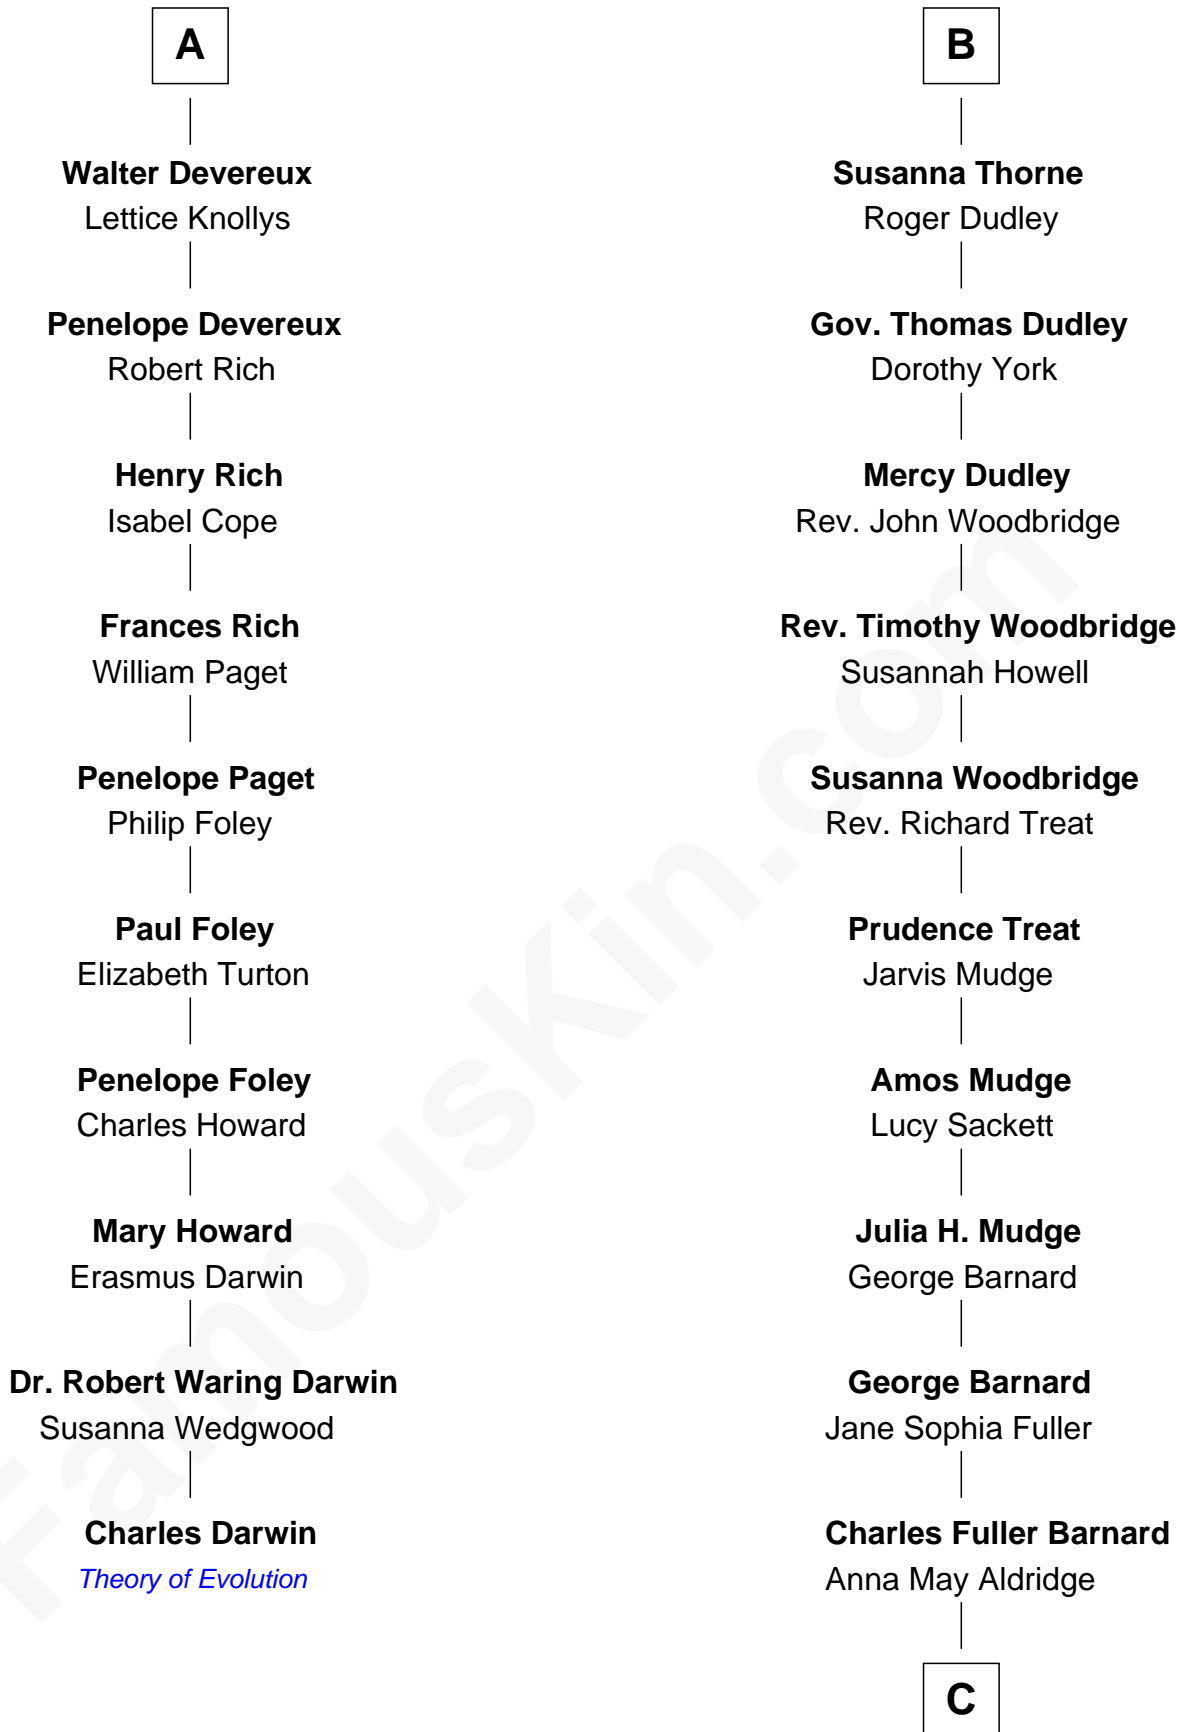

**FamousKin.com**  
**Relationship Chart of**  
**Charles Darwin**  
*Theory of Evolution*

16th cousin 2 times removed of

**Dick Clark**  
*Radio and TV Host*

**C**

**Julia Fuller Barnard**  
Richard Augustus Clark