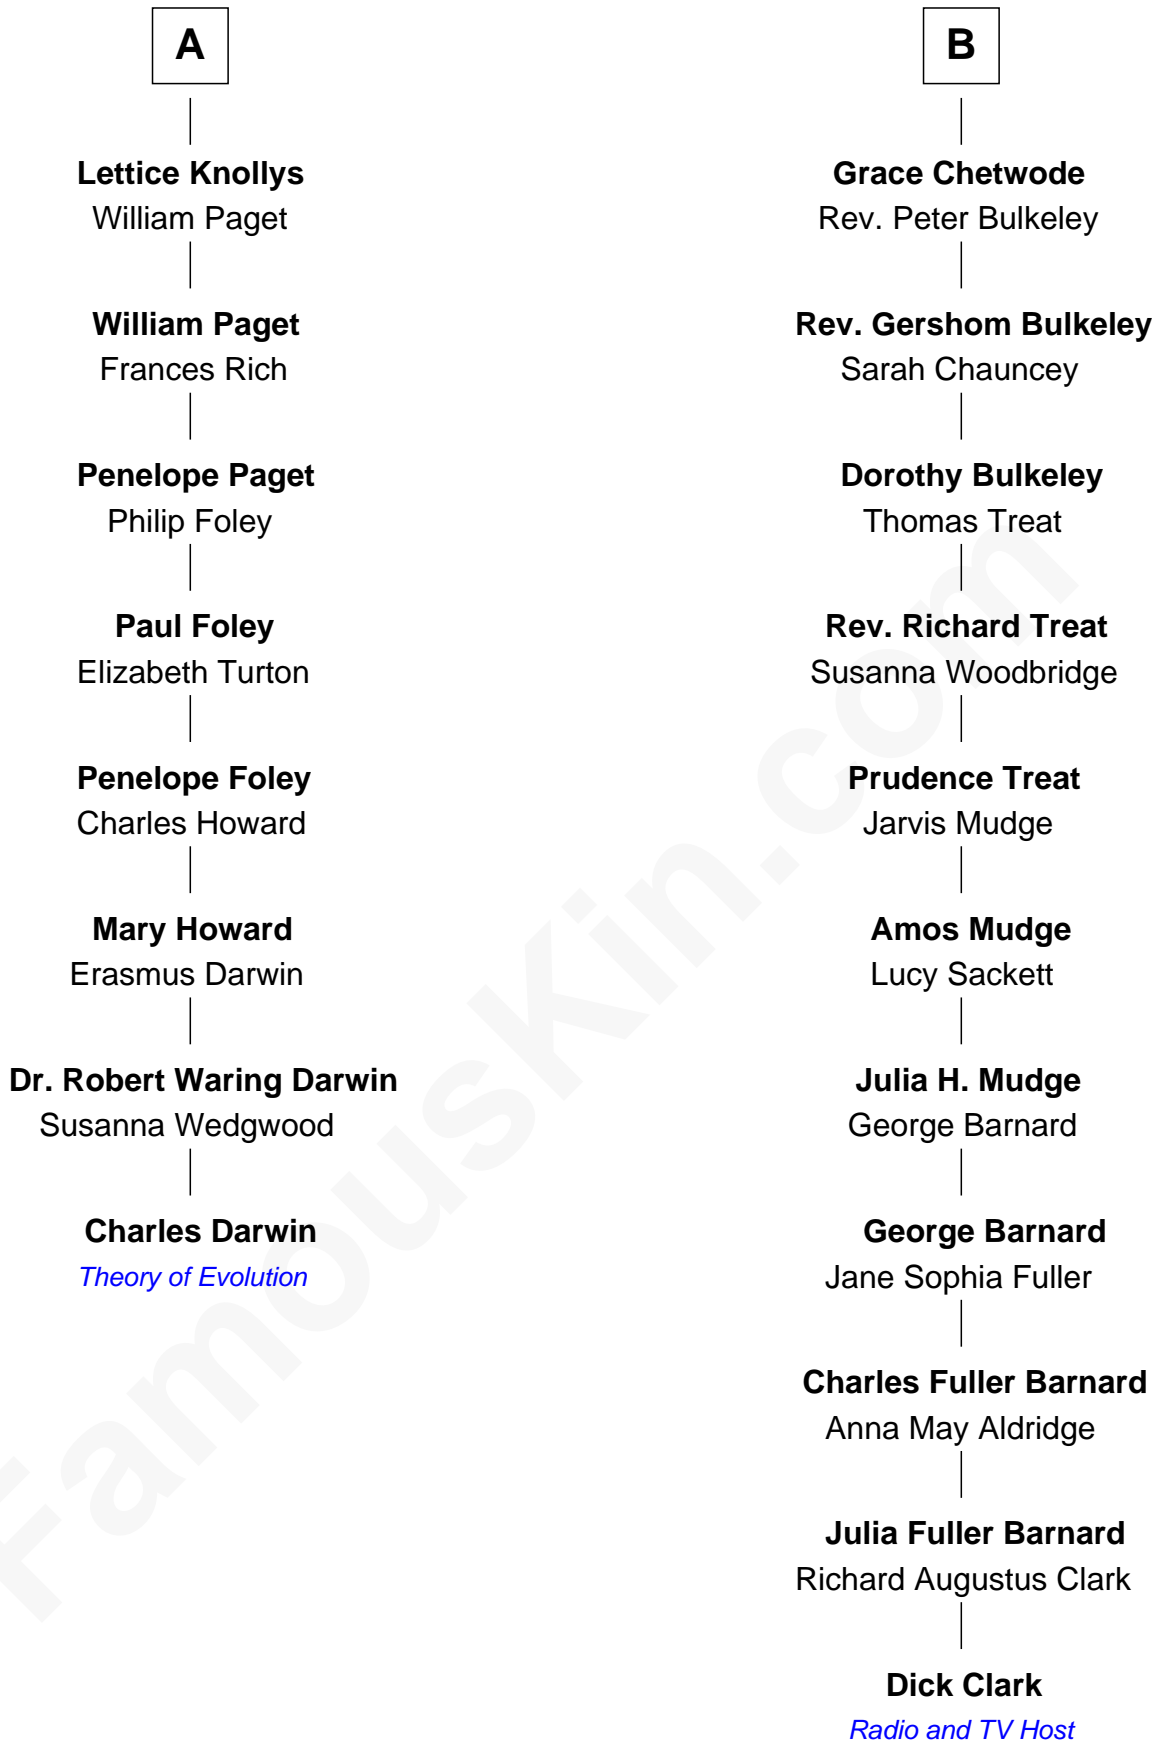

FamousKin.com Relationship Chart of

Charles Darwin

Theory of Evolution

14th cousin 3 times removed of

Dick Clark

Radio and TV Host

Elizabeth Fitzalan

with husband
Sir Thomas Mowbray

Joan Goushill

Sir Thomas Stanley

Margaret Stanley

Sir William Troutbeck

Adam Troutbeck

Joan Molyneux

Margaret Troutbeck

Sir John Talbot

Anne Talbot

Thomas Needham

Robert Needham

Frances Aston

Dorothy Needham

Sir Richard Chetwode

B

Dick Clark photo by [Alan Light](#) (CC BY 2.0)