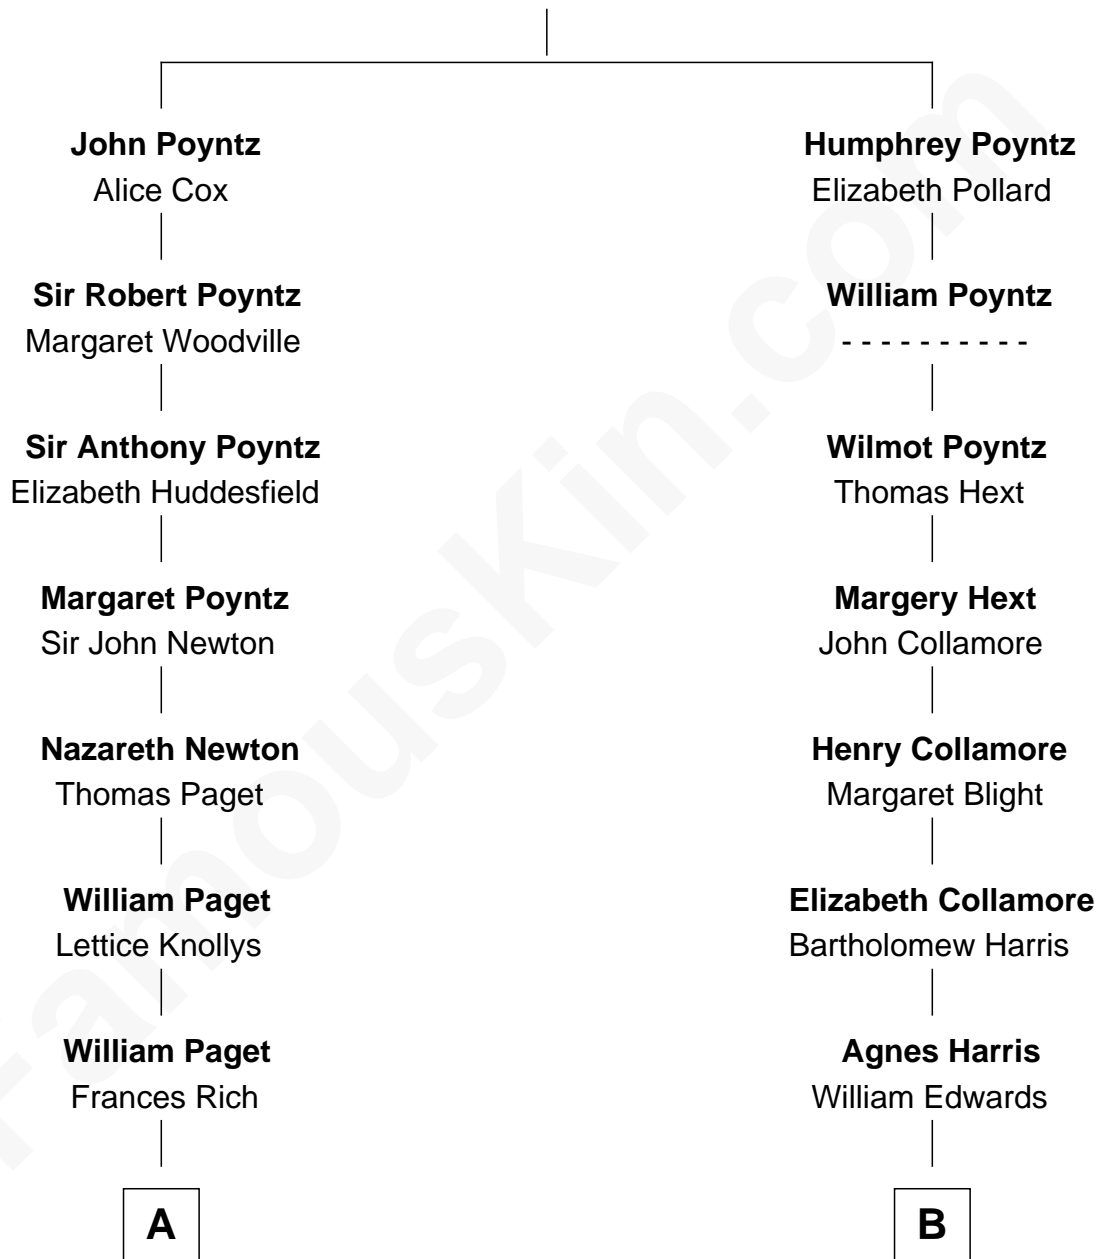

FamousKin.com Relationship Chart of

Charles Darwin

Theory of Evolution

12th cousin 5 times removed of

Elisabeth Shue

TV and Movie Actress

Sir Nicholas Poyntz

Elizabeth Mill

Elisabeth Shue photo by [Joi](#) (CC BY-SA 3.0)