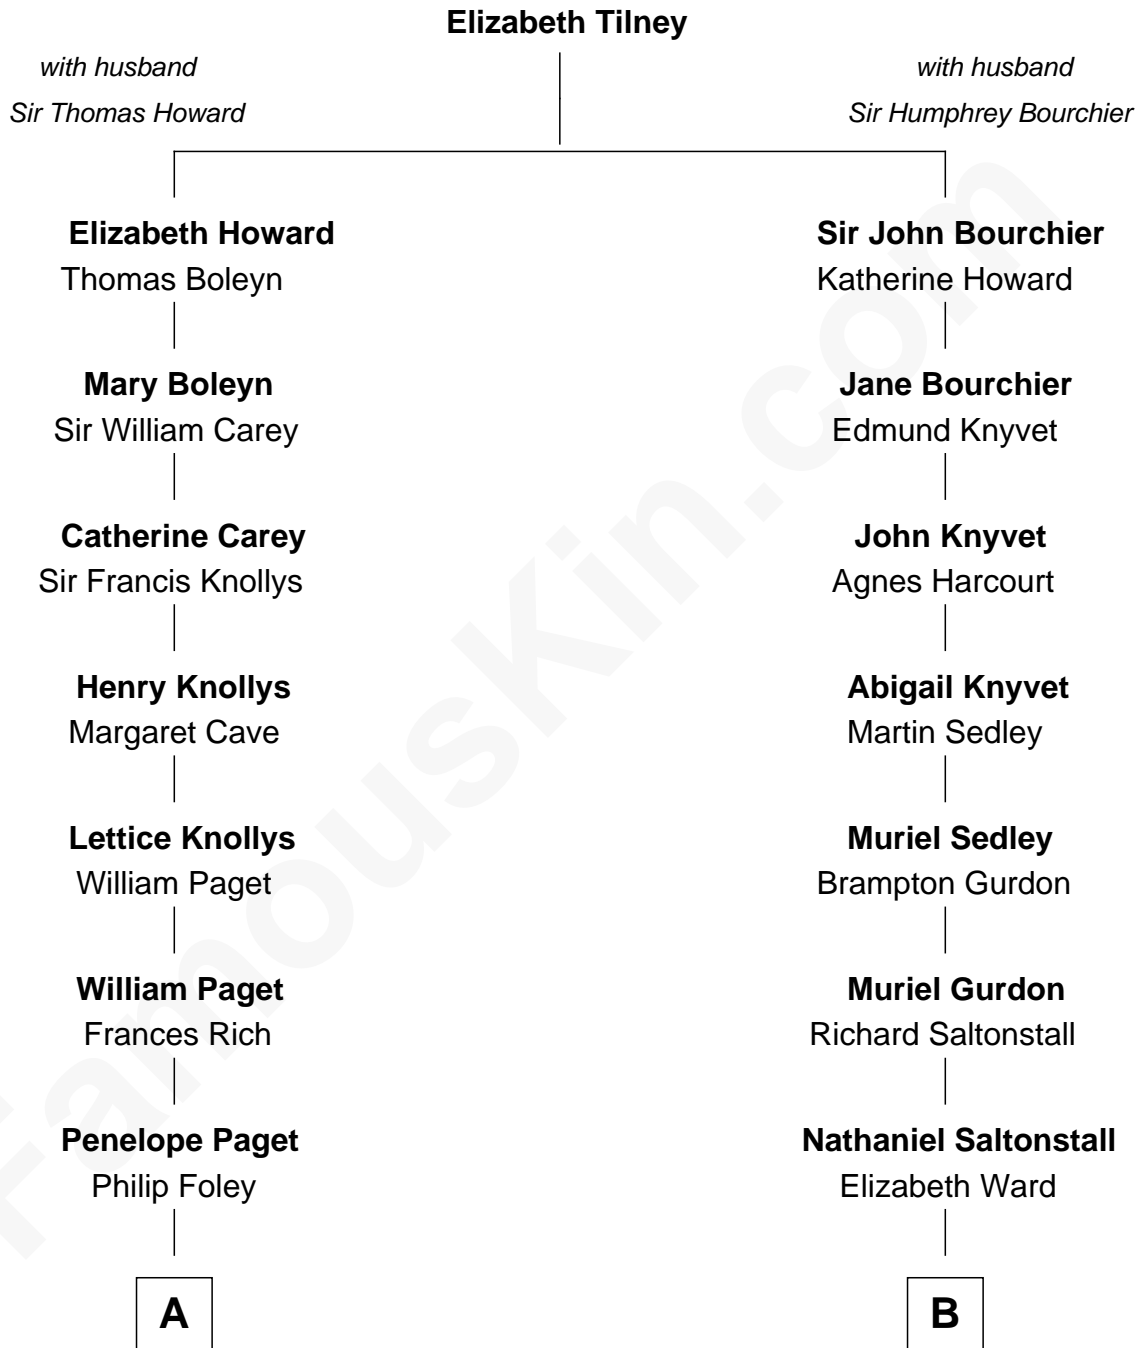

# FamousKin.com Relationship Chart of

**Charles Darwin**

*Theory of Evolution*

11th cousin 6 times removed of

**Carly Fiorina**

*CEO of Hewlett-Packard*

Carly Fiorina photo by [Gage Skidmore](#) (CC BY-SA 2.0)