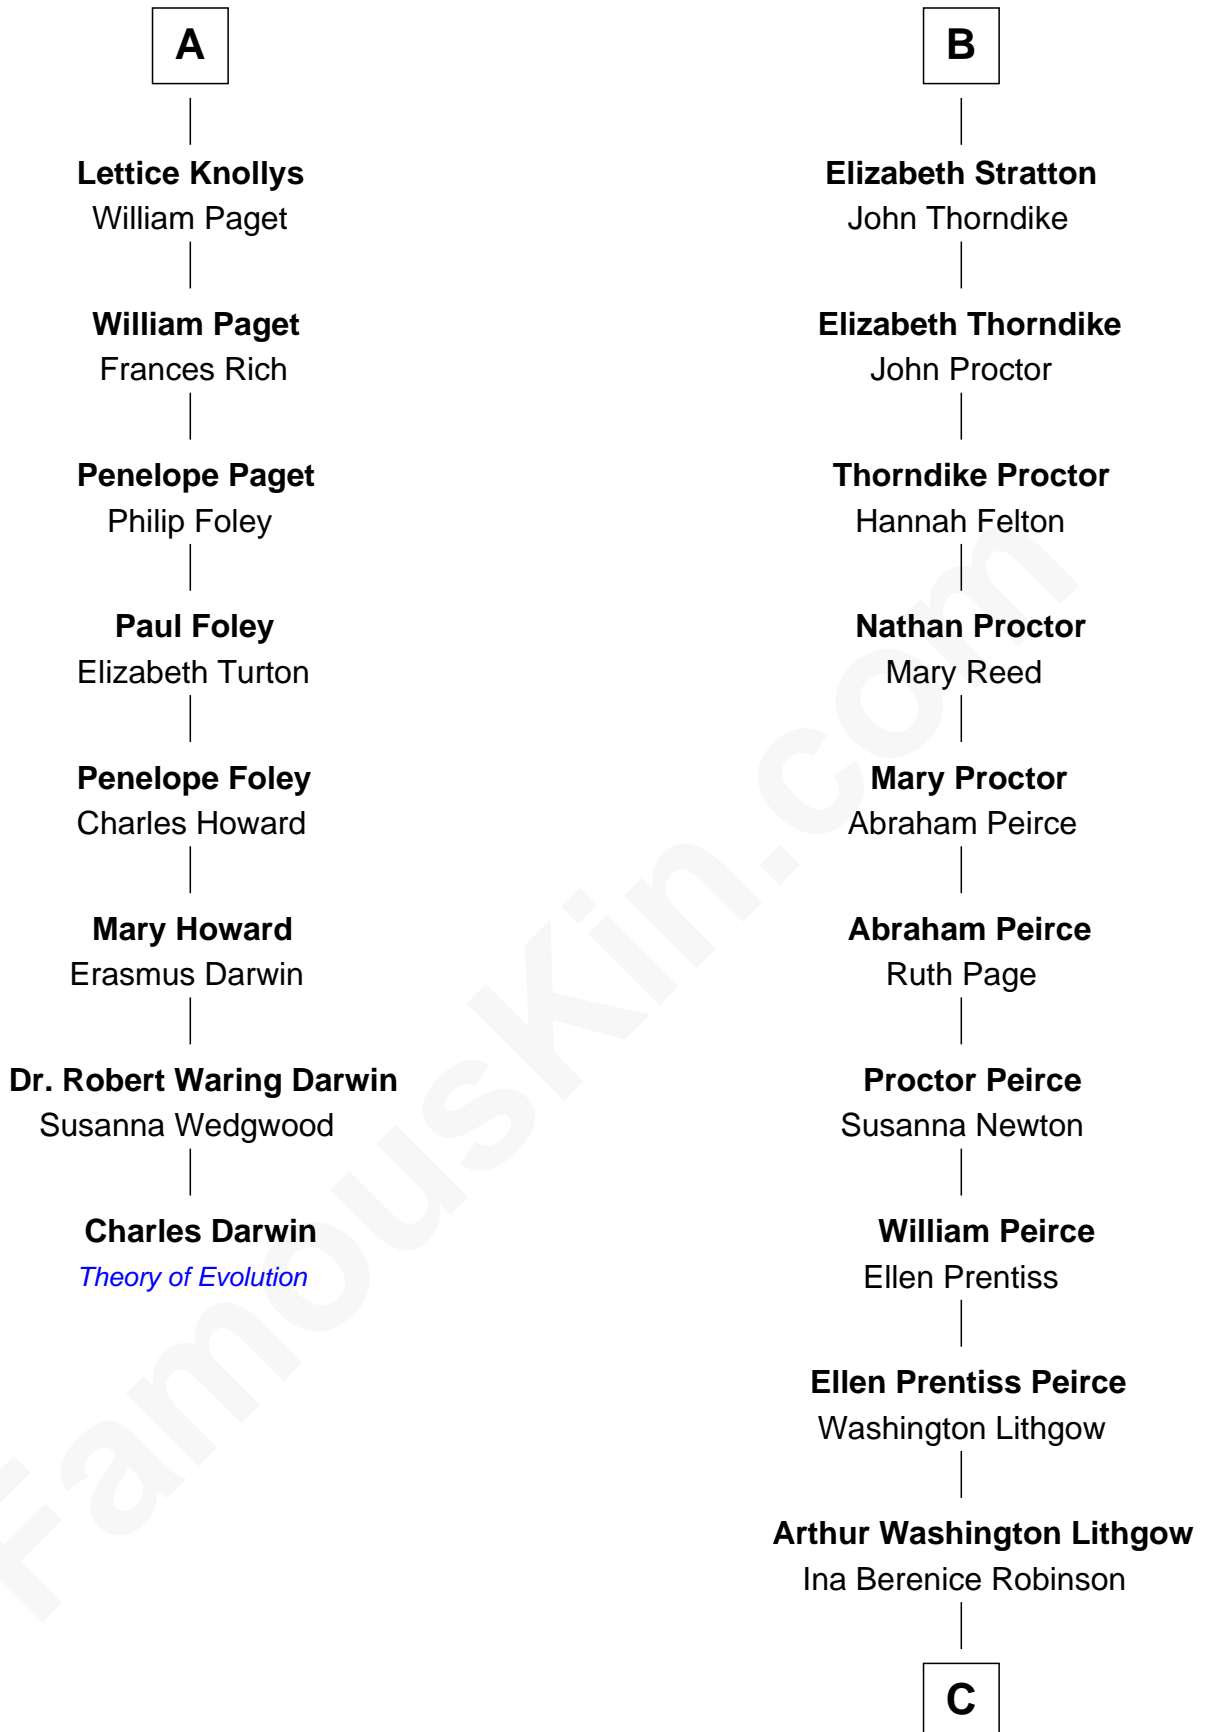

FamousKin.com Relationship Chart of

Charles Darwin

Theory of Evolution

14th cousin 4 times removed of

John Lithgow

Stage, TV, and Movie Actor

Sir John Howard

Alice Tendring

Sir Robert Howard

Margaret Mowbray

Sir John Howard

Katherine Moleyns

Sir Thomas Howard

Elizabeth Tilney

Elizabeth Howard

Thomas Boleyn

Mary Hussey

Elizabeth Howard

Henry Wentworth

Margery Wentworth

Sir William Waldegrave

Dorothy Waldegrave

Sir John Spring

Frances Spring

Edmund Wright

Mary Wright

William Derehaugh

Anne Derehaugh

John Stratton

B

C

Arthur Washington Lithgow