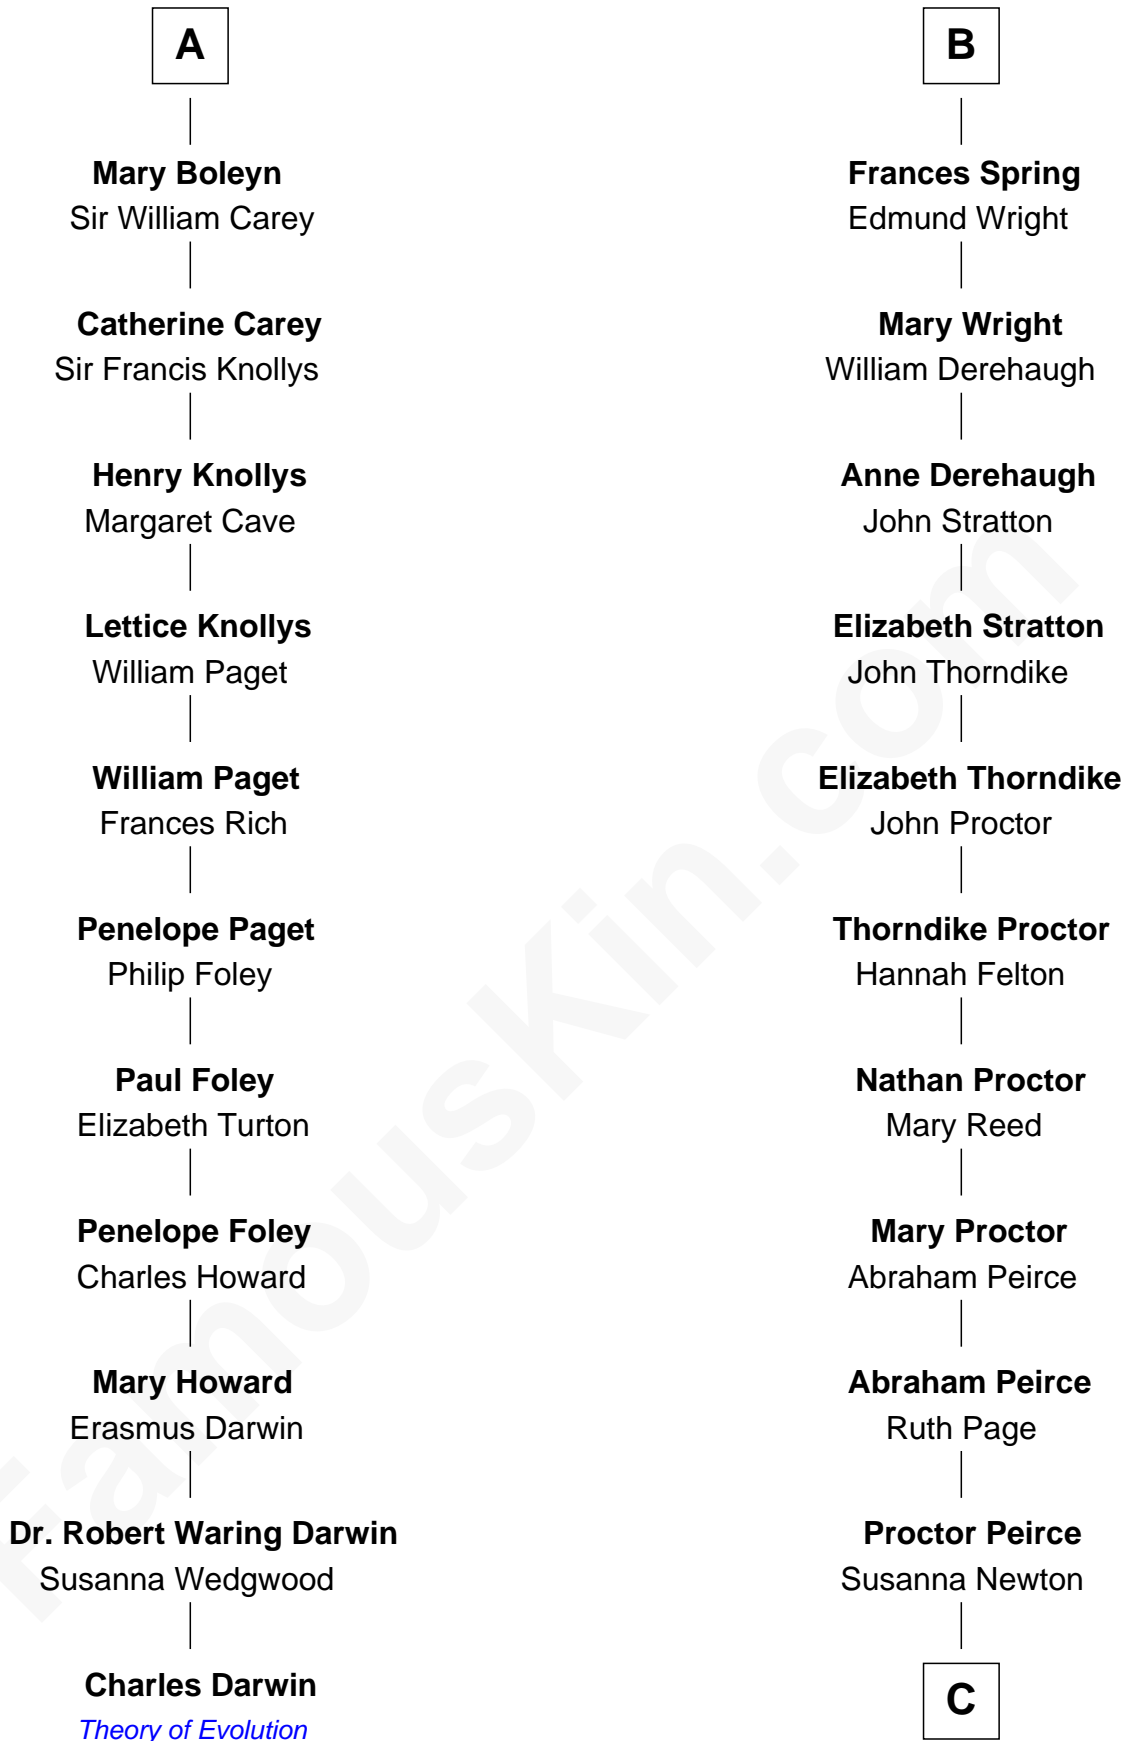

FamousKin.com Relationship Chart of

Charles Darwin

Theory of Evolution

17th cousin 4 times removed of

John Lithgow

Stage, TV, and Movie Actor

Bartholomew de Badlesmere

Margaret de Clare

Sir John de Tibetot

Sir Robert de Tibetot

Margaret Deincourt

Elizabeth de Tibetot

Sir Philip le Despencer

Margery Despencer

Sir Roger Wentworth

Henry Wentworth

Elizabeth Howard

Margery Wentworth

Sir William Waldegrave

Dorothy Waldegrave

Sir John Spring

B

C

William Peirce

Ellen Prentiss

Ellen Prentiss Peirce

Washington Lithgow

Arthur Washington Lithgow

Ina Berenice Robinson

Arthur Washington Lithgow

Sarah Jane Price

John Lithgow