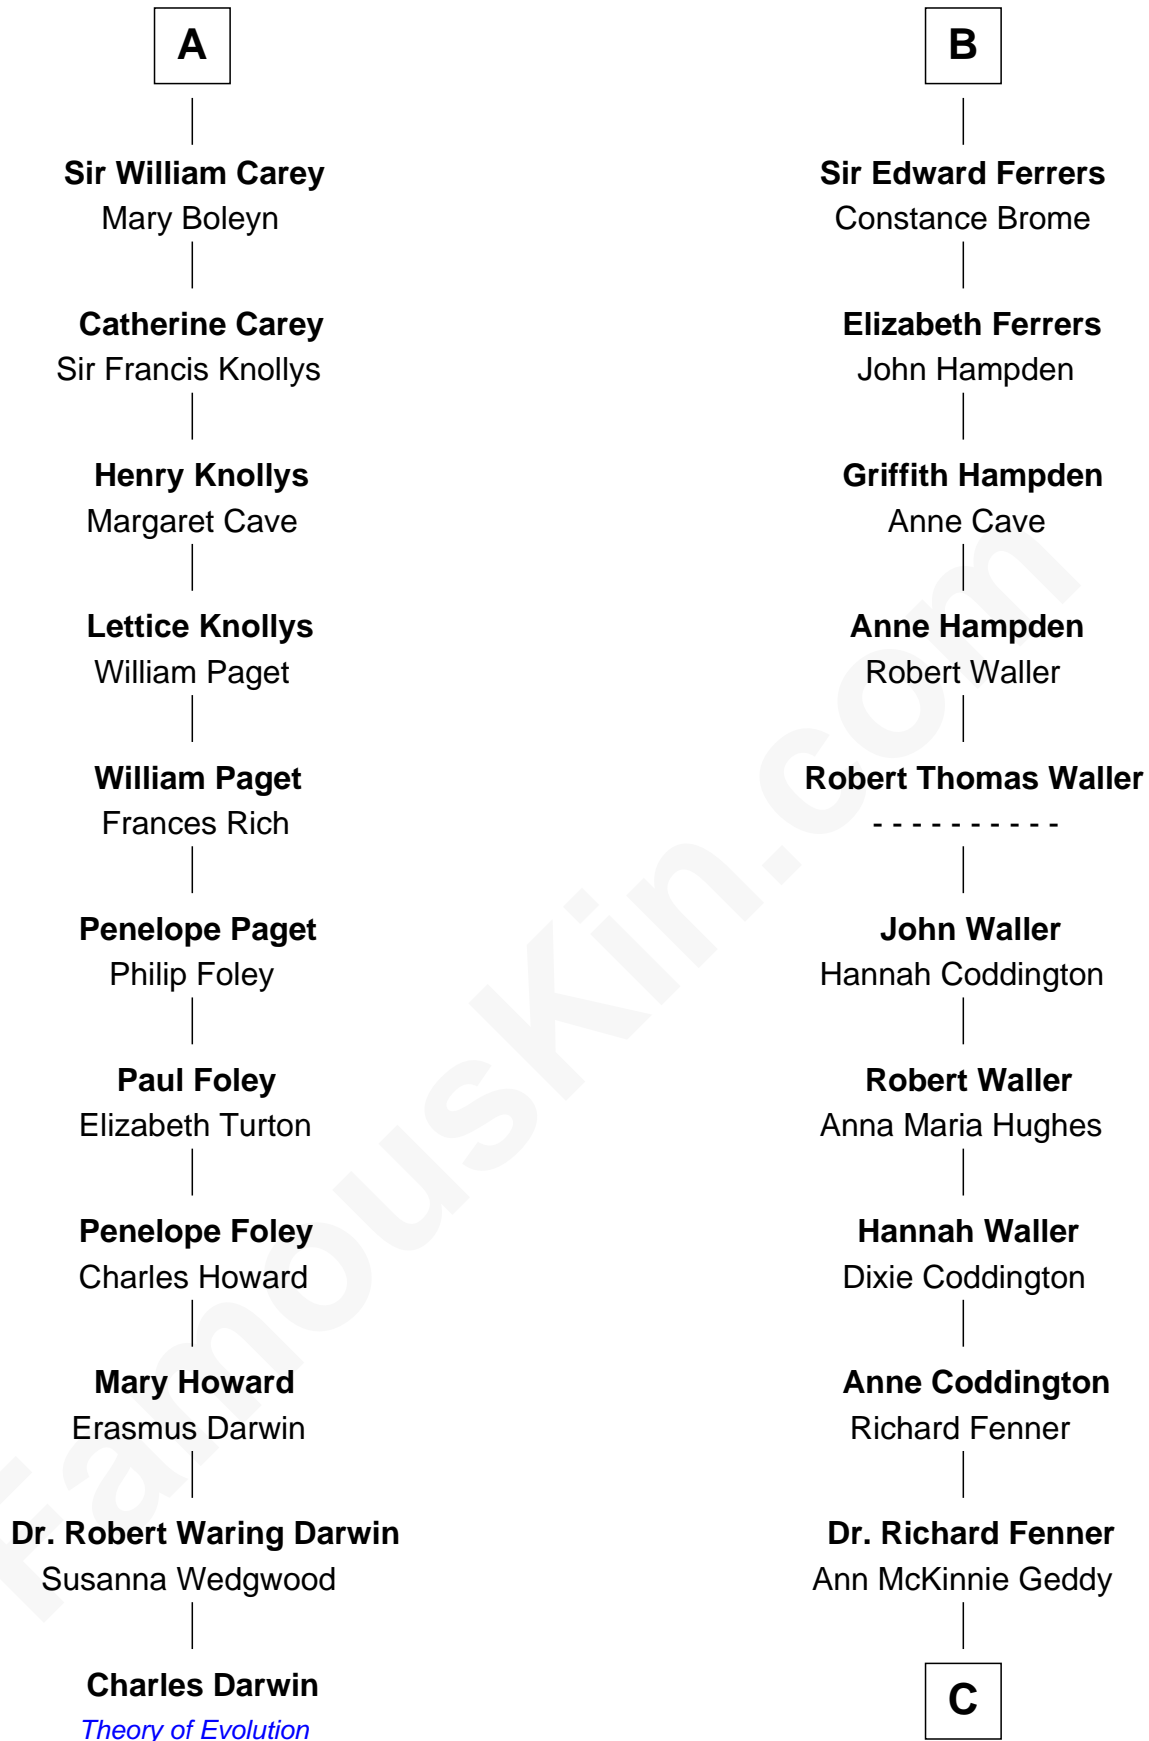

FamousKin.com Relationship Chart of

Charles Darwin

Theory of Evolution

17th cousin 4 times removed of

John McCain

U.S. Senator from Arizona

Sir Gilbert de Clare

Joan of Acre

C

Eliza Geddy Fenner

James Vaulx

James Junius Vaulx

Margaret Garside

Katherine Davey Vaulx

Adm. John Sidney McCain

Adm. John Sidney McCain

Roberta Wright

John McCain

U.S. Senator from Arizona

FamousKin.com