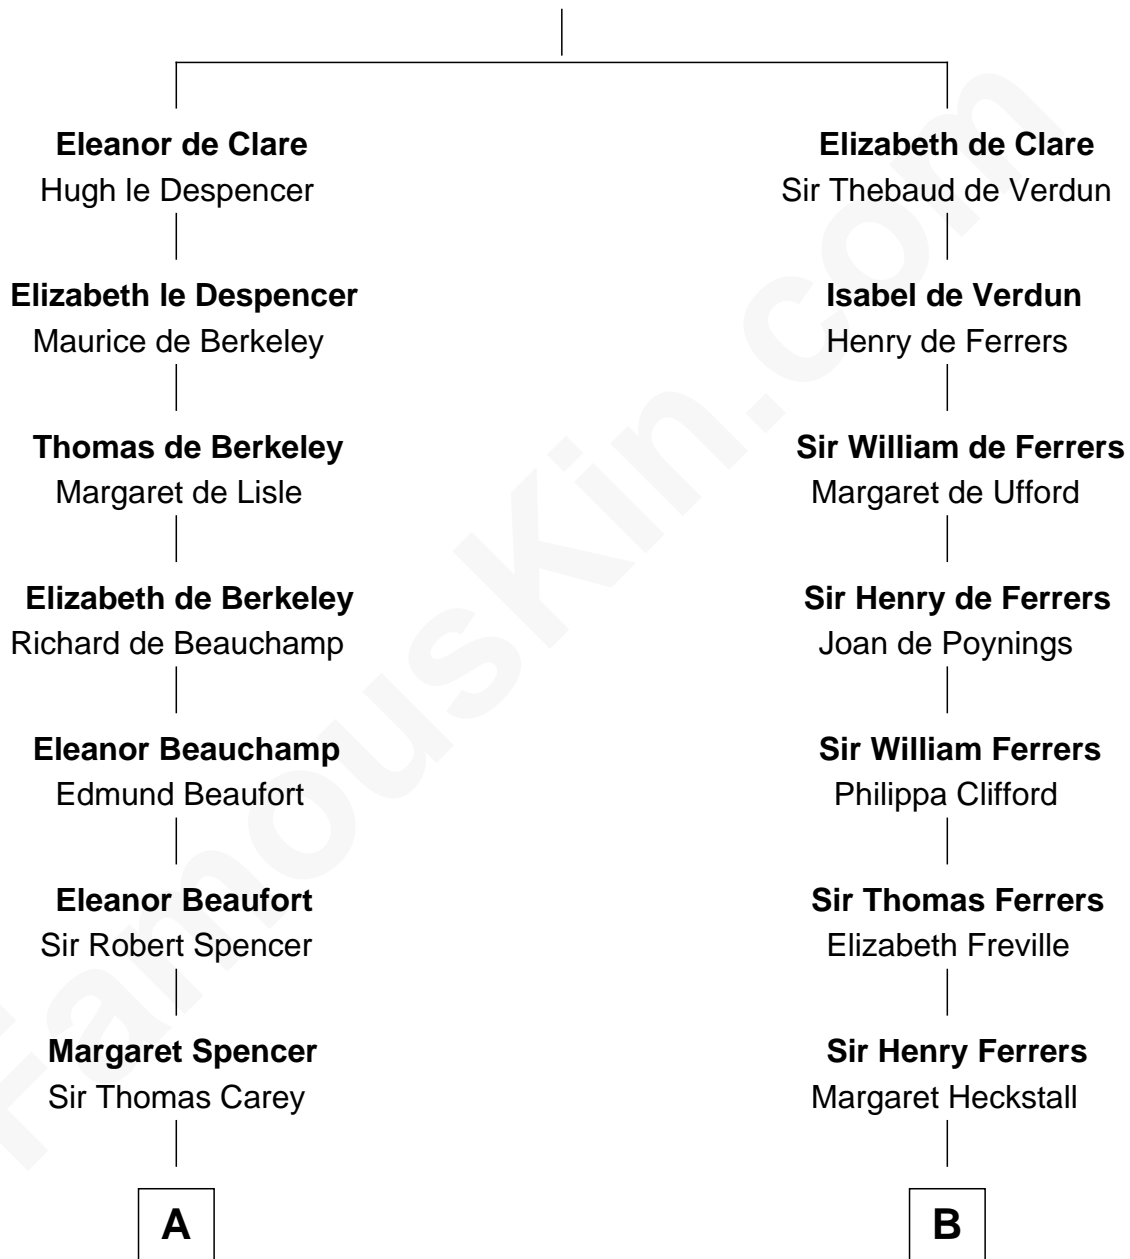

FamousKin.com Relationship Chart of

Charles Darwin

Theory of Evolution

17th cousin 4 times removed of

John McCain

U.S. Senator from Arizona

Sir Gilbert de Clare

Joan of Acre

C

Eliza Geddy Fenner

James Vaulx

James Junius Vaulx

Margaret Garside

Katherine Davey Vaulx

Adm. John Sidney McCain

Adm. John Sidney McCain

Roberta Wright

John McCain

U.S. Senator from Arizona

FamousKin.com