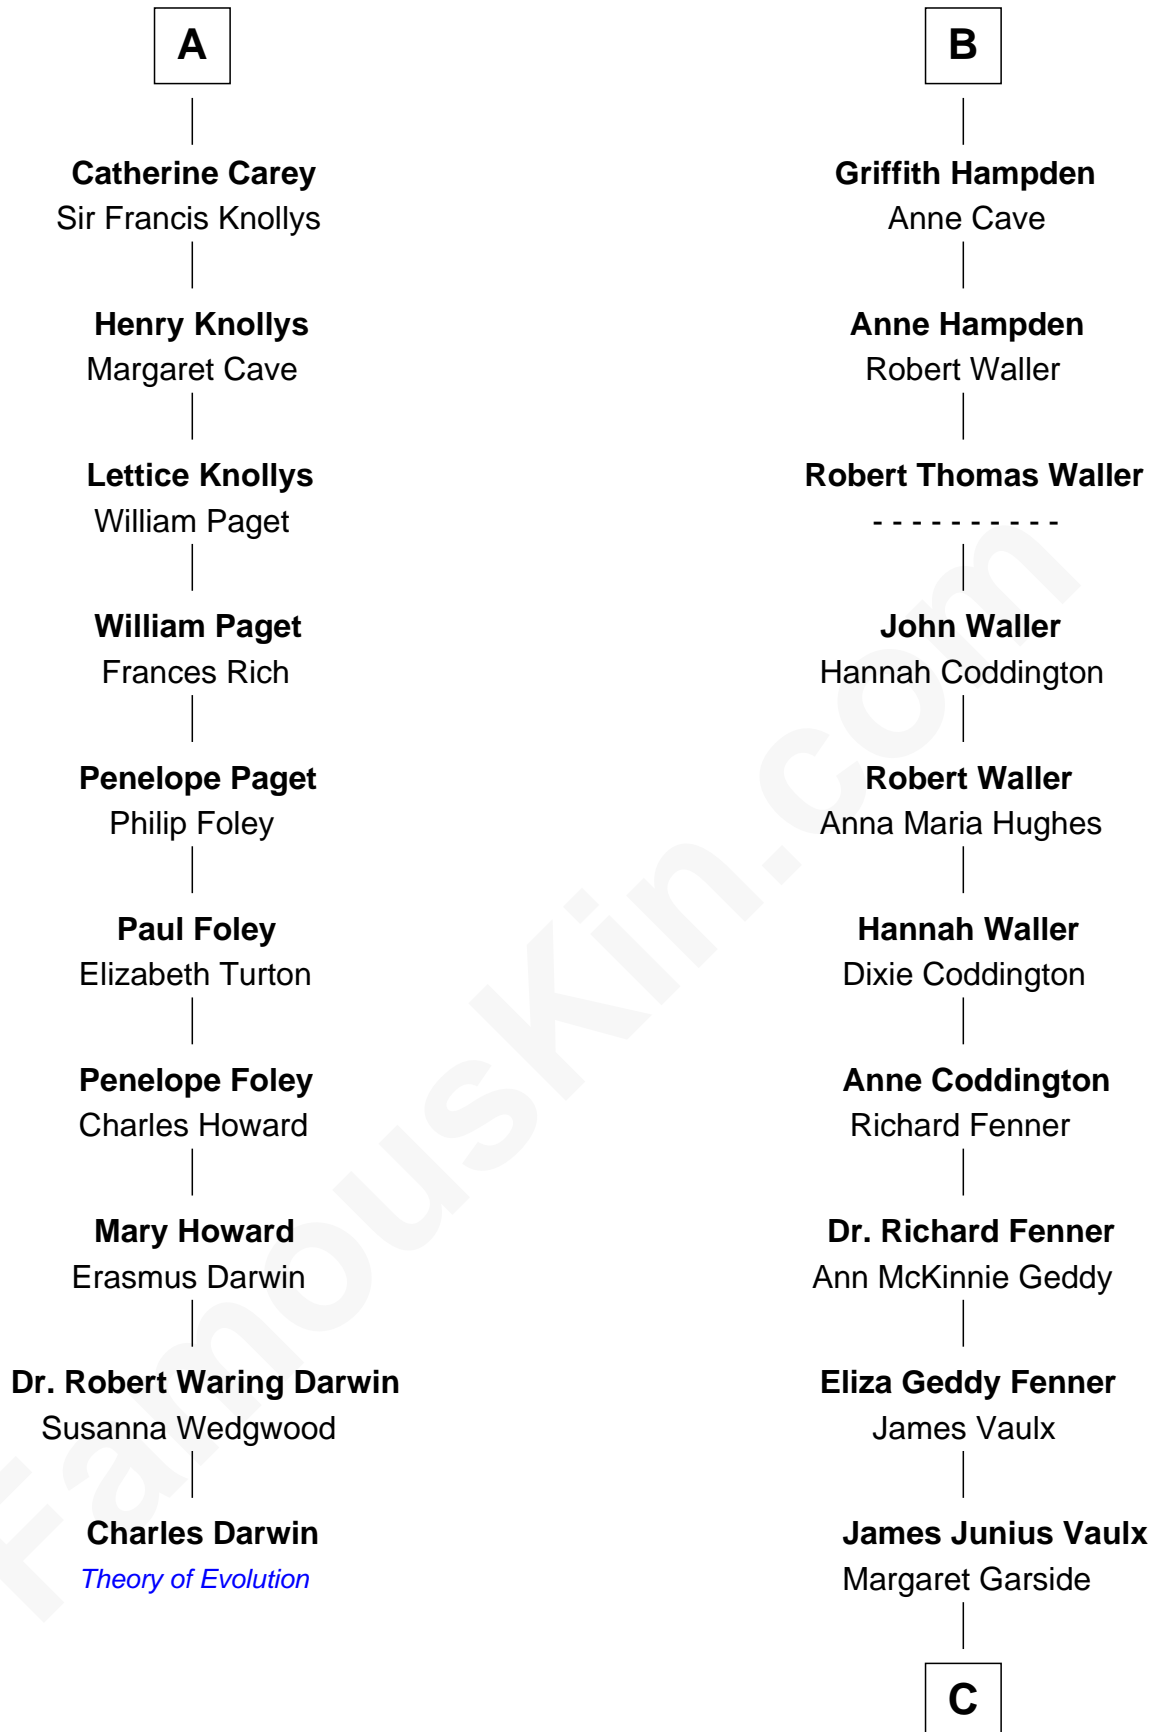

FamousKin.com Relationship Chart of

Charles Darwin

Theory of Evolution

16th cousin 3 times removed of

John McCain

U.S. Senator from Arizona

Sir John Howard

Alice de Bois

Sir Robert Howard

Margaret de Scales

Sir John Howard

Alice Tendring

Sir Robert Howard

Margaret Mowbray

Sir John Howard

Katherine Moleyns

Sir Thomas Howard

Elizabeth Tilney

Elizabeth Howard

Thomas Boleyn

Mary Boleyn

Sir William Carey

A

Joan Howard

Elizabeth Arundell

Constance Brome

Sir Edward Ferrers

Elizabeth Ferrers

John Hampden

B

C

Katherine Davey Vault
Adm. John Sidney McCain