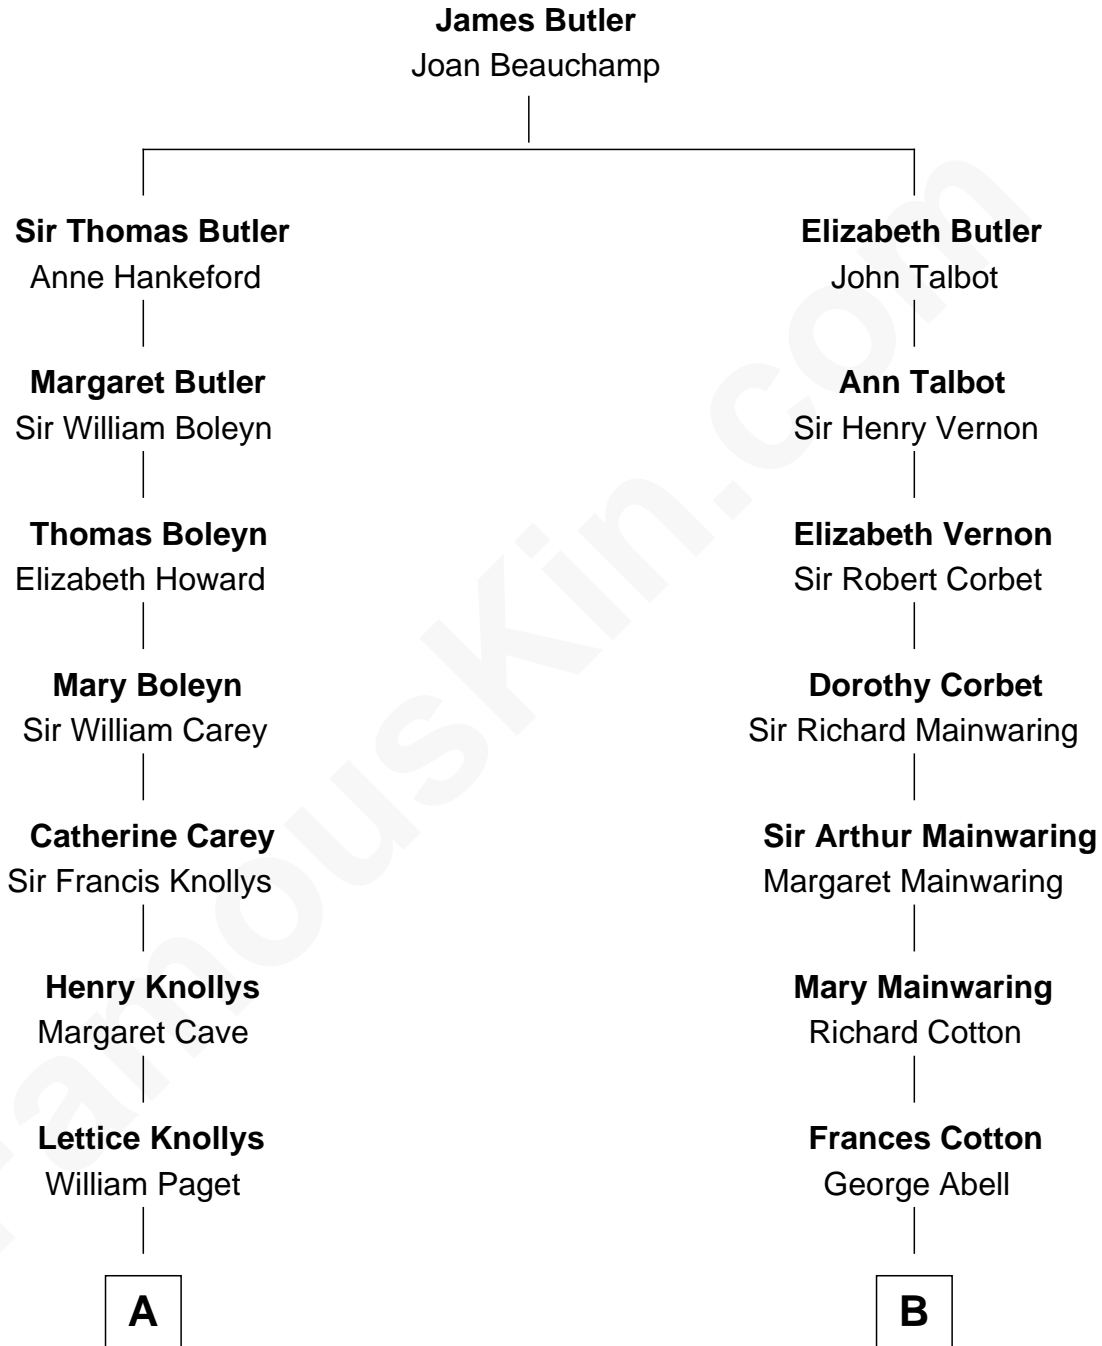

# FamousKin.com Relationship Chart of

**Charles Darwin**

*Theory of Evolution*

13th cousin 4 times removed of

**Illeana Douglas**

*TV and Movie Actress*

Illeana Douglas photo by [Lan Bui](#) (CC BY-SA 2.0)