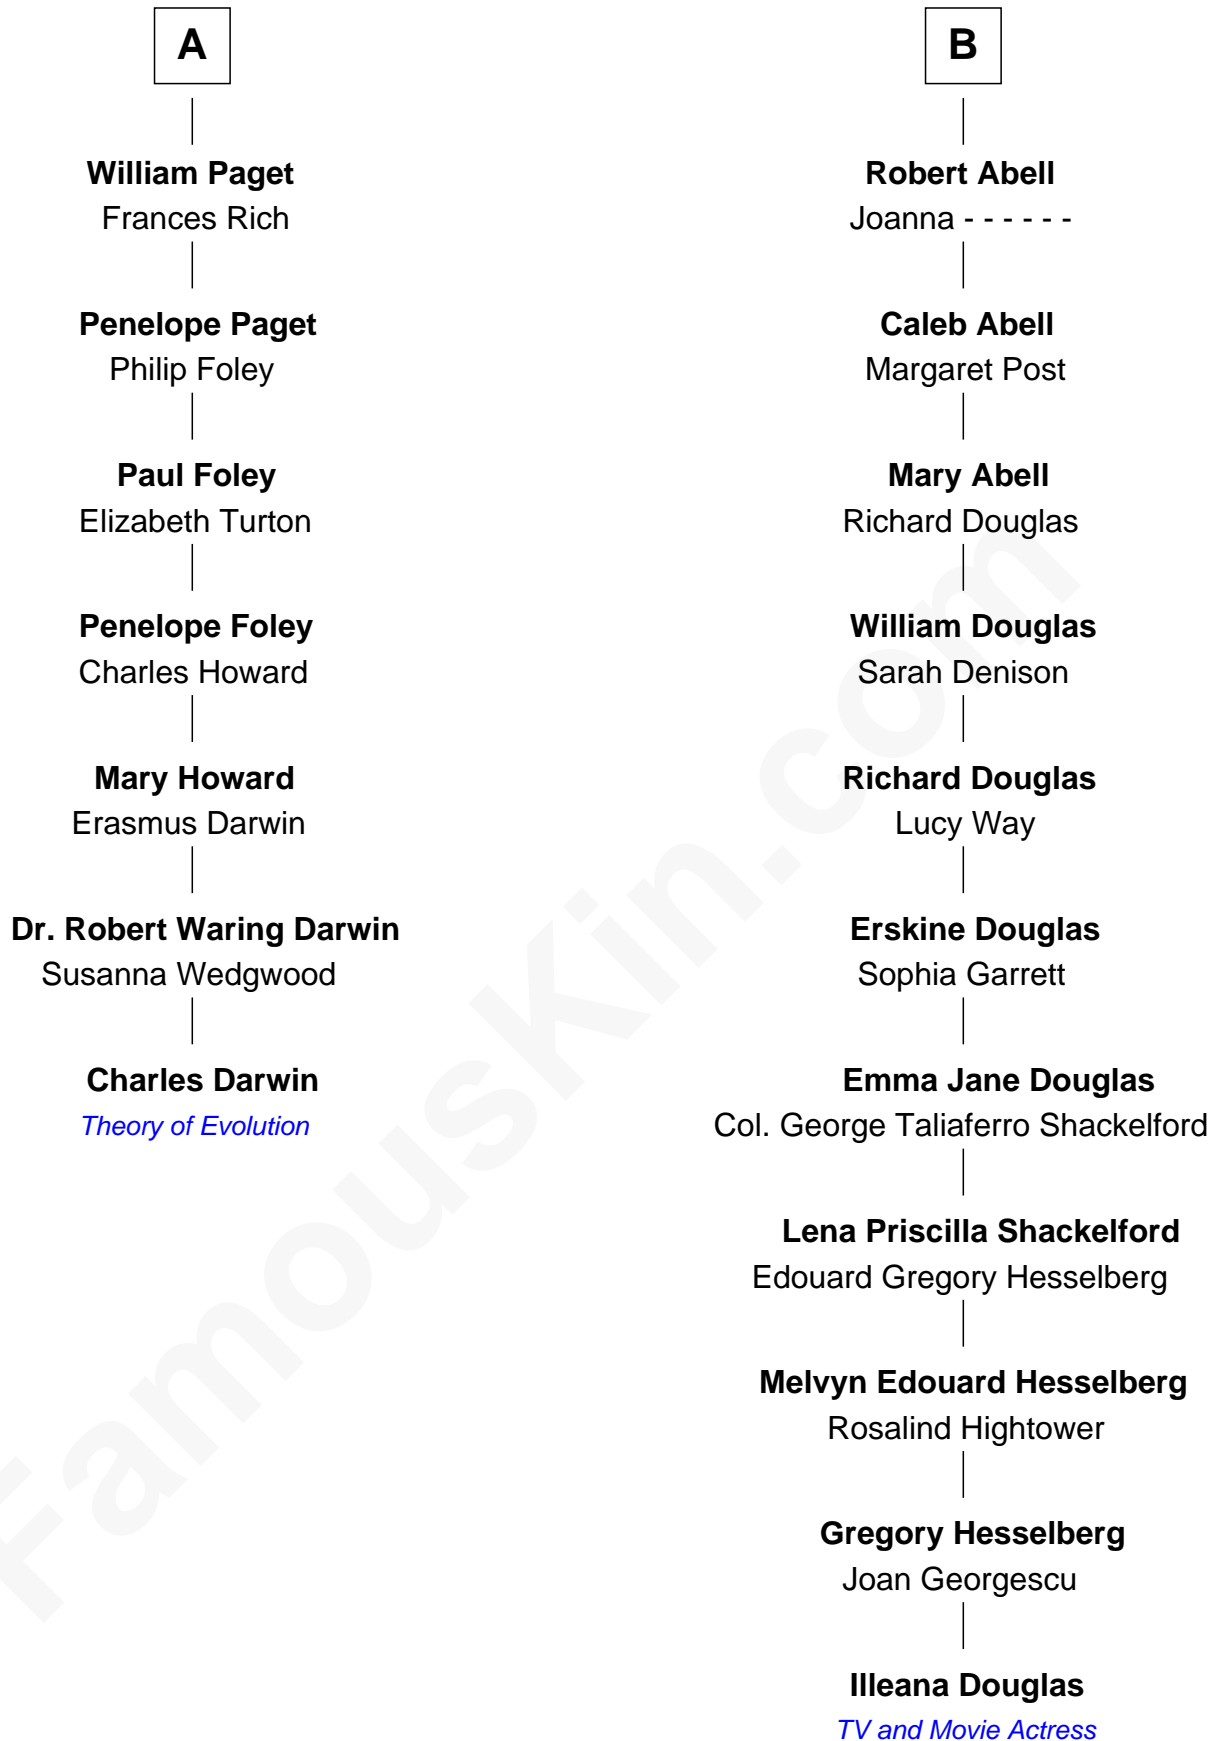

# FamousKin.com Relationship Chart of

**Charles Darwin**

*Theory of Evolution*

13th cousin 4 times removed of

**Illeana Douglas**

*TV and Movie Actress*

Illeana Douglas photo by [Lan Bui](#) (CC BY-SA 2.0)