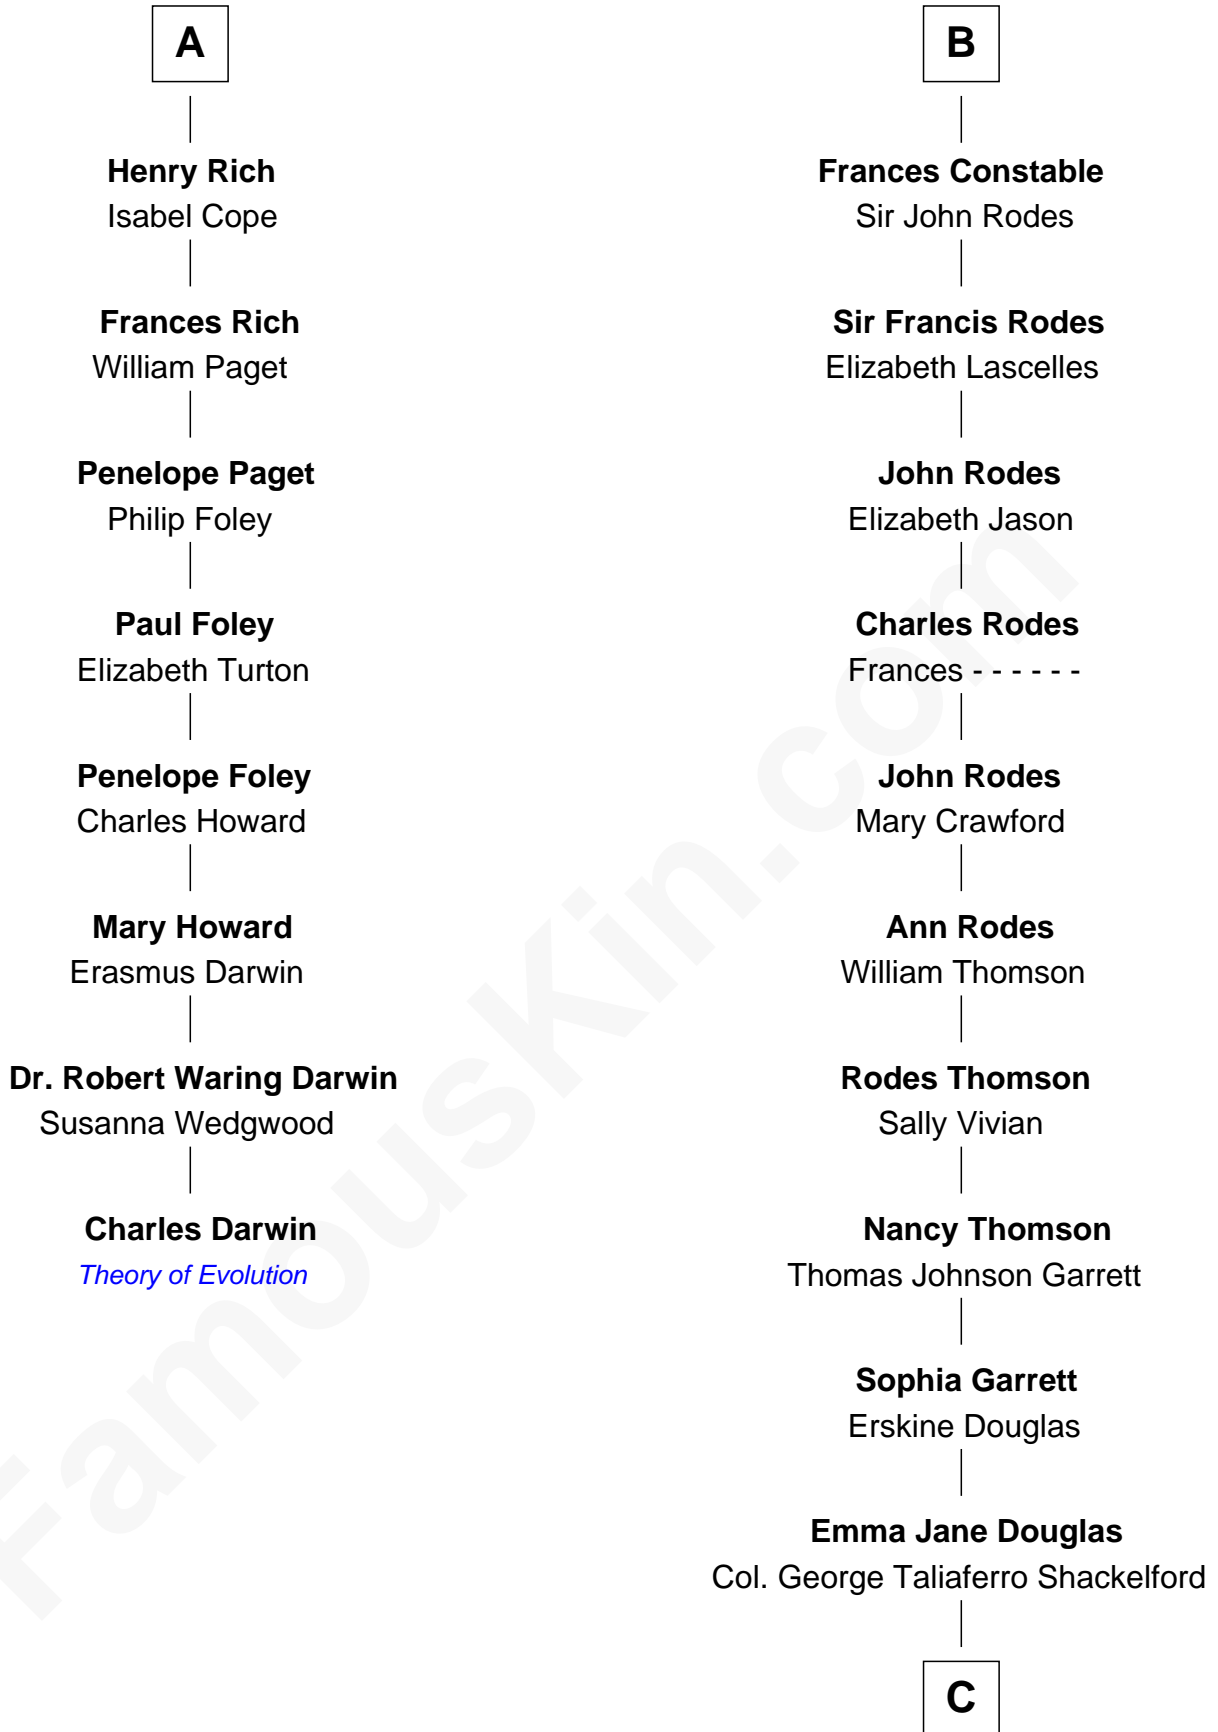

FamousKin.com Relationship Chart of

Charles Darwin

Theory of Evolution

14th cousin 6 times removed of

Illeana Douglas

TV and Movie Actress

Sir Henry Percy
Elizabeth Mortimer

C

Lena Priscilla Shackelford
Edouard Gregory Hesselberg

Melvyn Edouard Hesselberg
Rosalind Hightower

Gregory Hesselberg
Joan Georgescu

Illeana Douglas
TV and Movie Actress