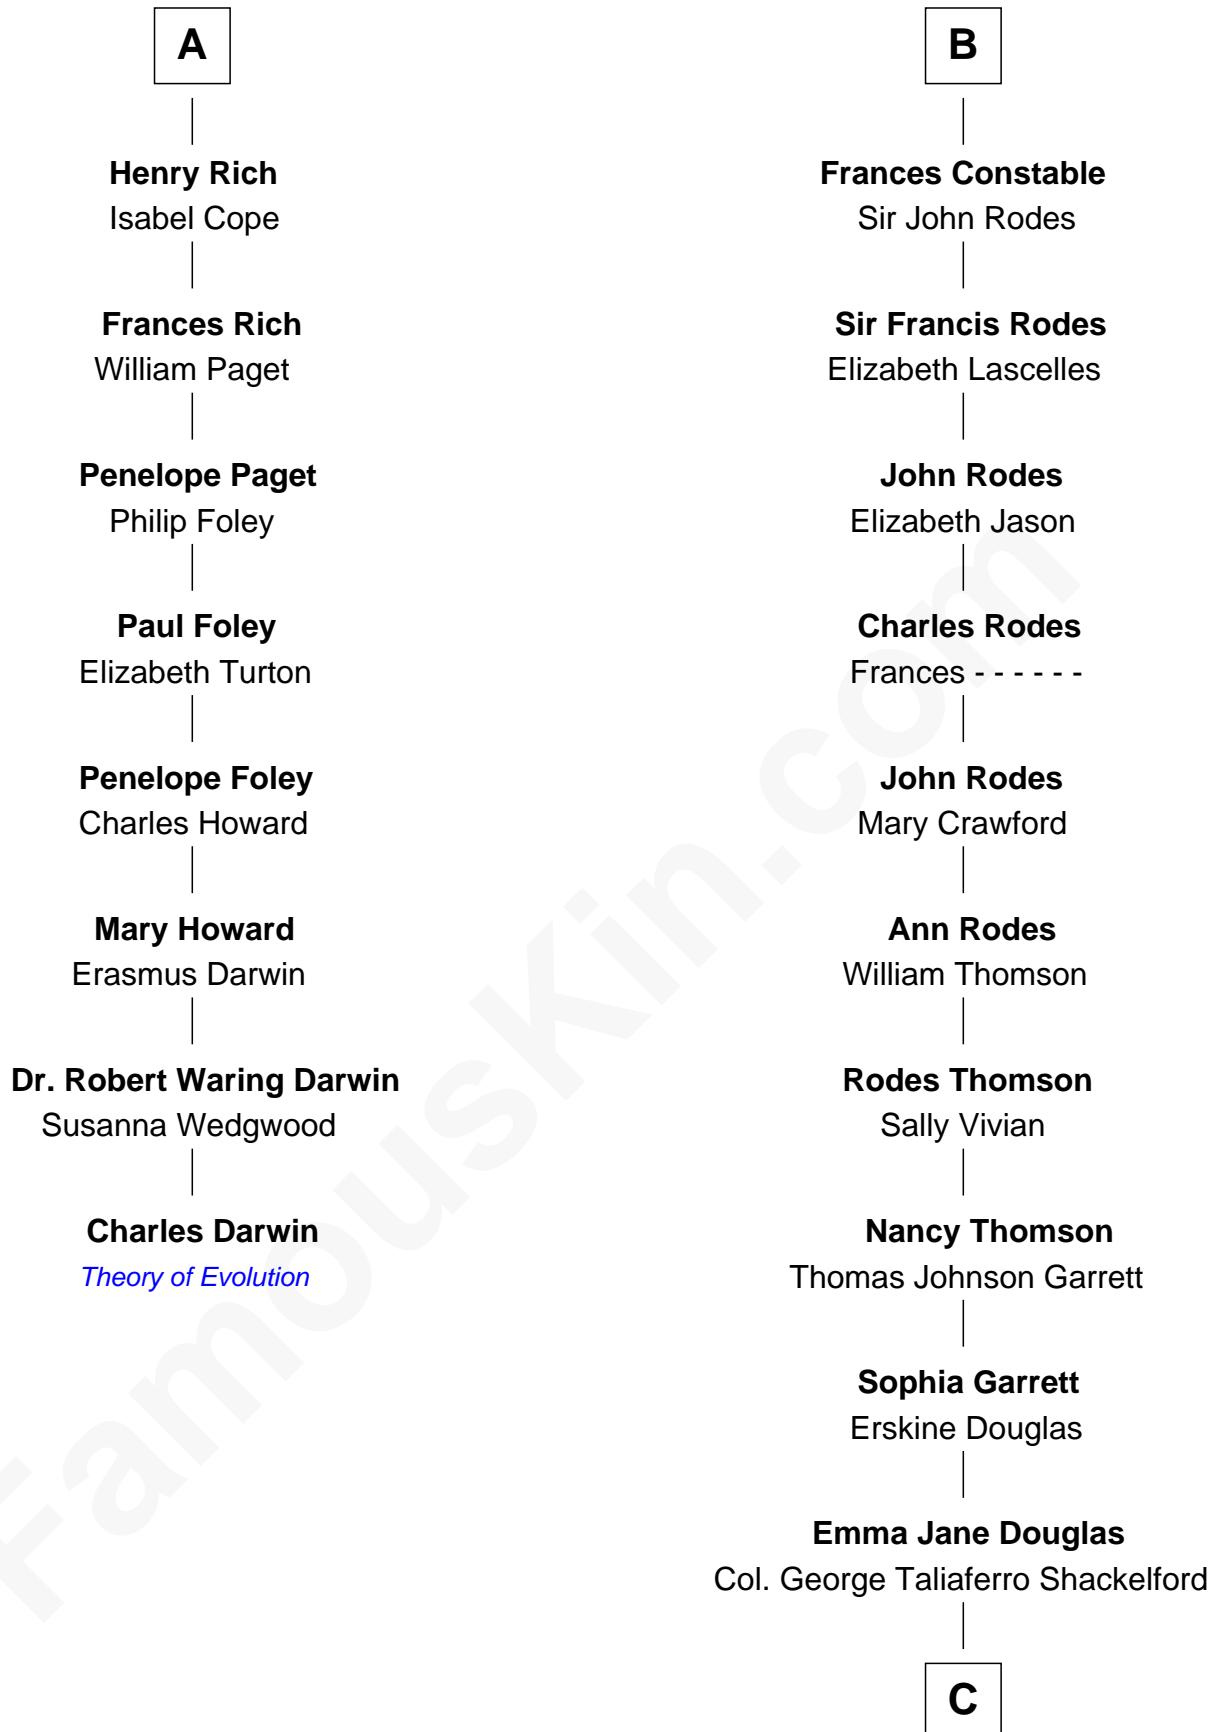

FamousKin.com Relationship Chart of

Charles Darwin

Theory of Evolution

14th cousin 4 times removed of

Melvyn Douglas

Movie Actor

Sir Henry Percy
Elizabeth Mortimer

C

Lena Priscilla Shackelford
Edouard Gregory Hesselberg

Melvyn Douglas
Movie Actor

FamousKin.com