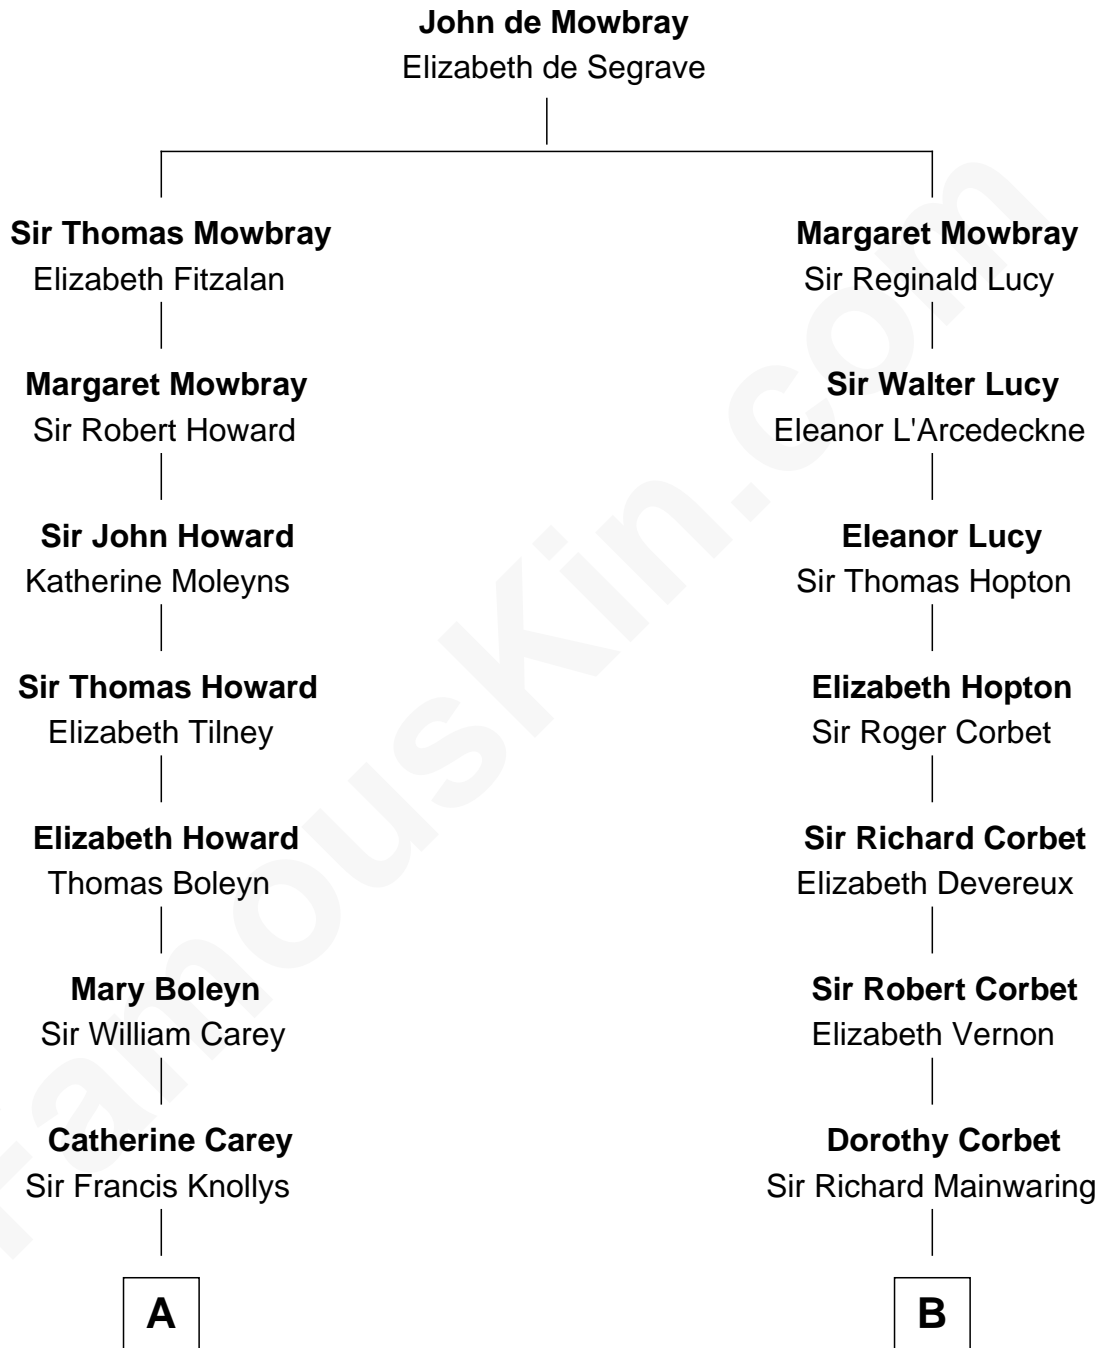

FamousKin.com

Relationship Chart of

Charles Darwin

Theory of Evolution

15th cousin 3 times removed of

Melvyn Douglas

Movie Actor

C

Lena Priscilla Shackelford
Edouard Gregory Hesselberg

Melvyn Douglas
Movie Actor

FamousKin.com