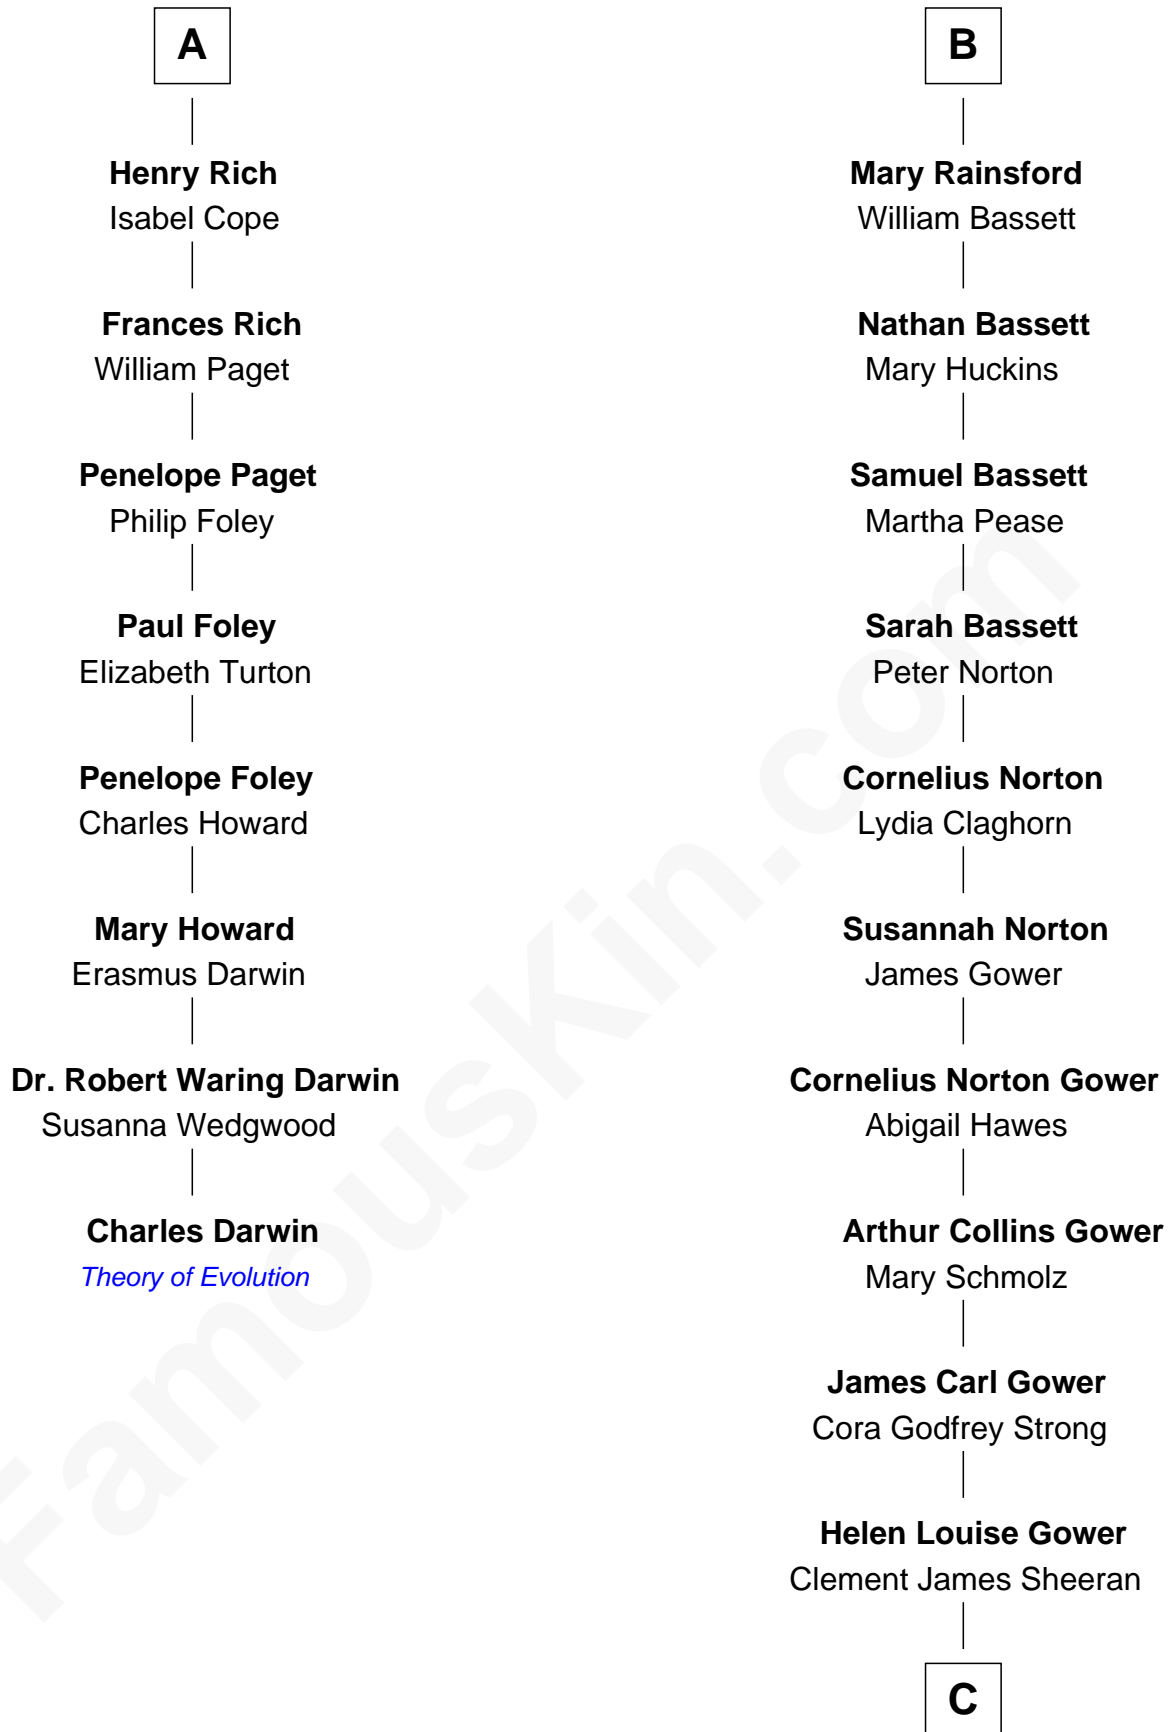

# FamousKin.com Relationship Chart of

**Charles Darwin**

*Theory of Evolution*

14th cousin 4 times removed of

**Sarah Palin**

*9th Governor of Alaska*

**Sir Robert Hungerford**

Margaret Botreaux

**Sir Robert Hungerford**

Eleanor Moleyns

**Sir Thomas Hungerford**

Anne Percy

**Mary Hungerford**

Sir Edward Hastings

**Sir George Hastings**

Anne Stafford

Sir John White

**Robert White**

Margaret Gainsford

**Margaret White**

John Kirton

**Stephen Kirton**

Margaret Offley

**Thomas Kirton**

Mary Sadler

**Mary Kirton**

Robert Rainsford

**Edward Rainsford**

Mary - - - - -

**B**

**C**

**Sarah Sheeran**  
Charles Richard Heath