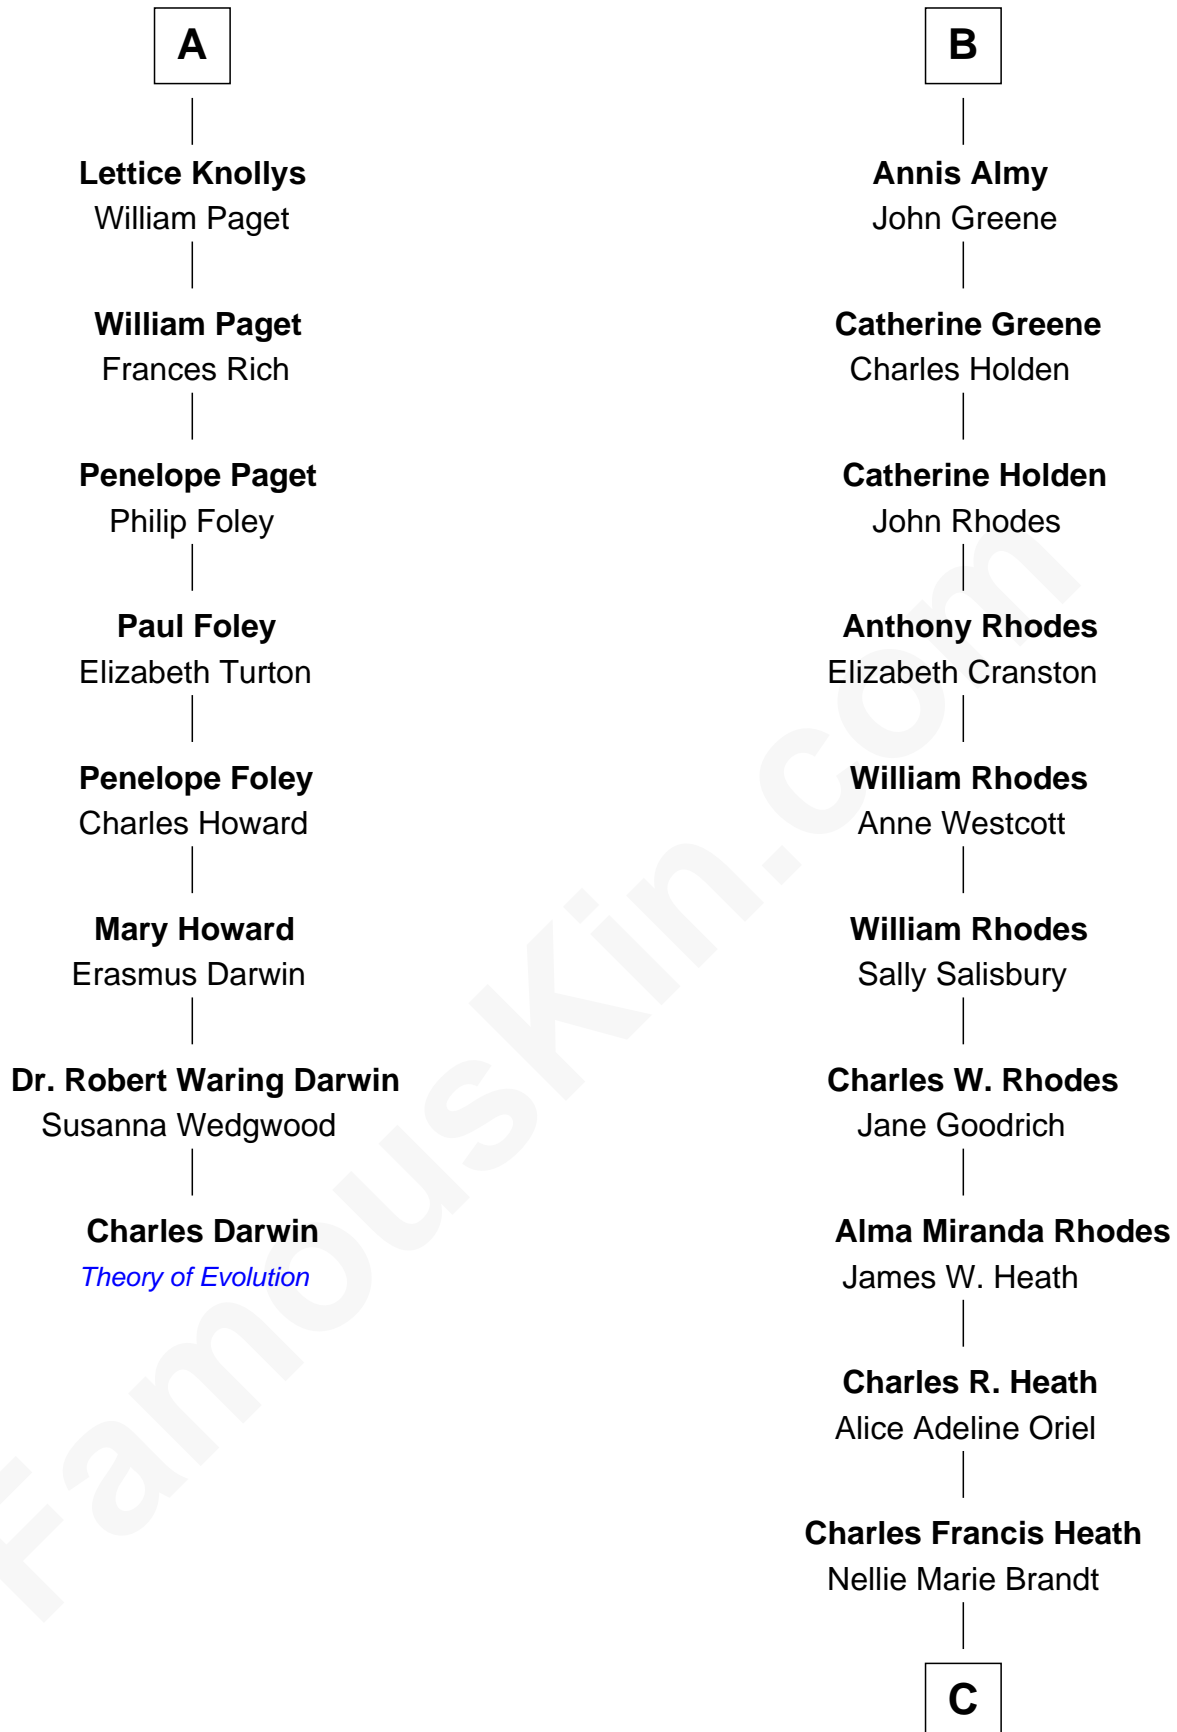

FamousKin.com Relationship Chart of

Charles Darwin

Theory of Evolution

14th cousin 4 times removed of

Sarah Palin

9th Governor of Alaska

Katherine Pabenham

with husband
Sir William Cheney

Margaret Tame

Mary Boleyn

Sir William Carey

Ellen Stafford

Thomas Barlow

Catherine Carey

Sir Francis Knollys

Stafford Barlow

Henry Knollys

Margaret Cave

Audrey Barlow

William Almy

A

B

C

Charles Richard Heath

Sarah Sheeran

Sarah Palin

9th Governor of Alaska

FamousKin.com