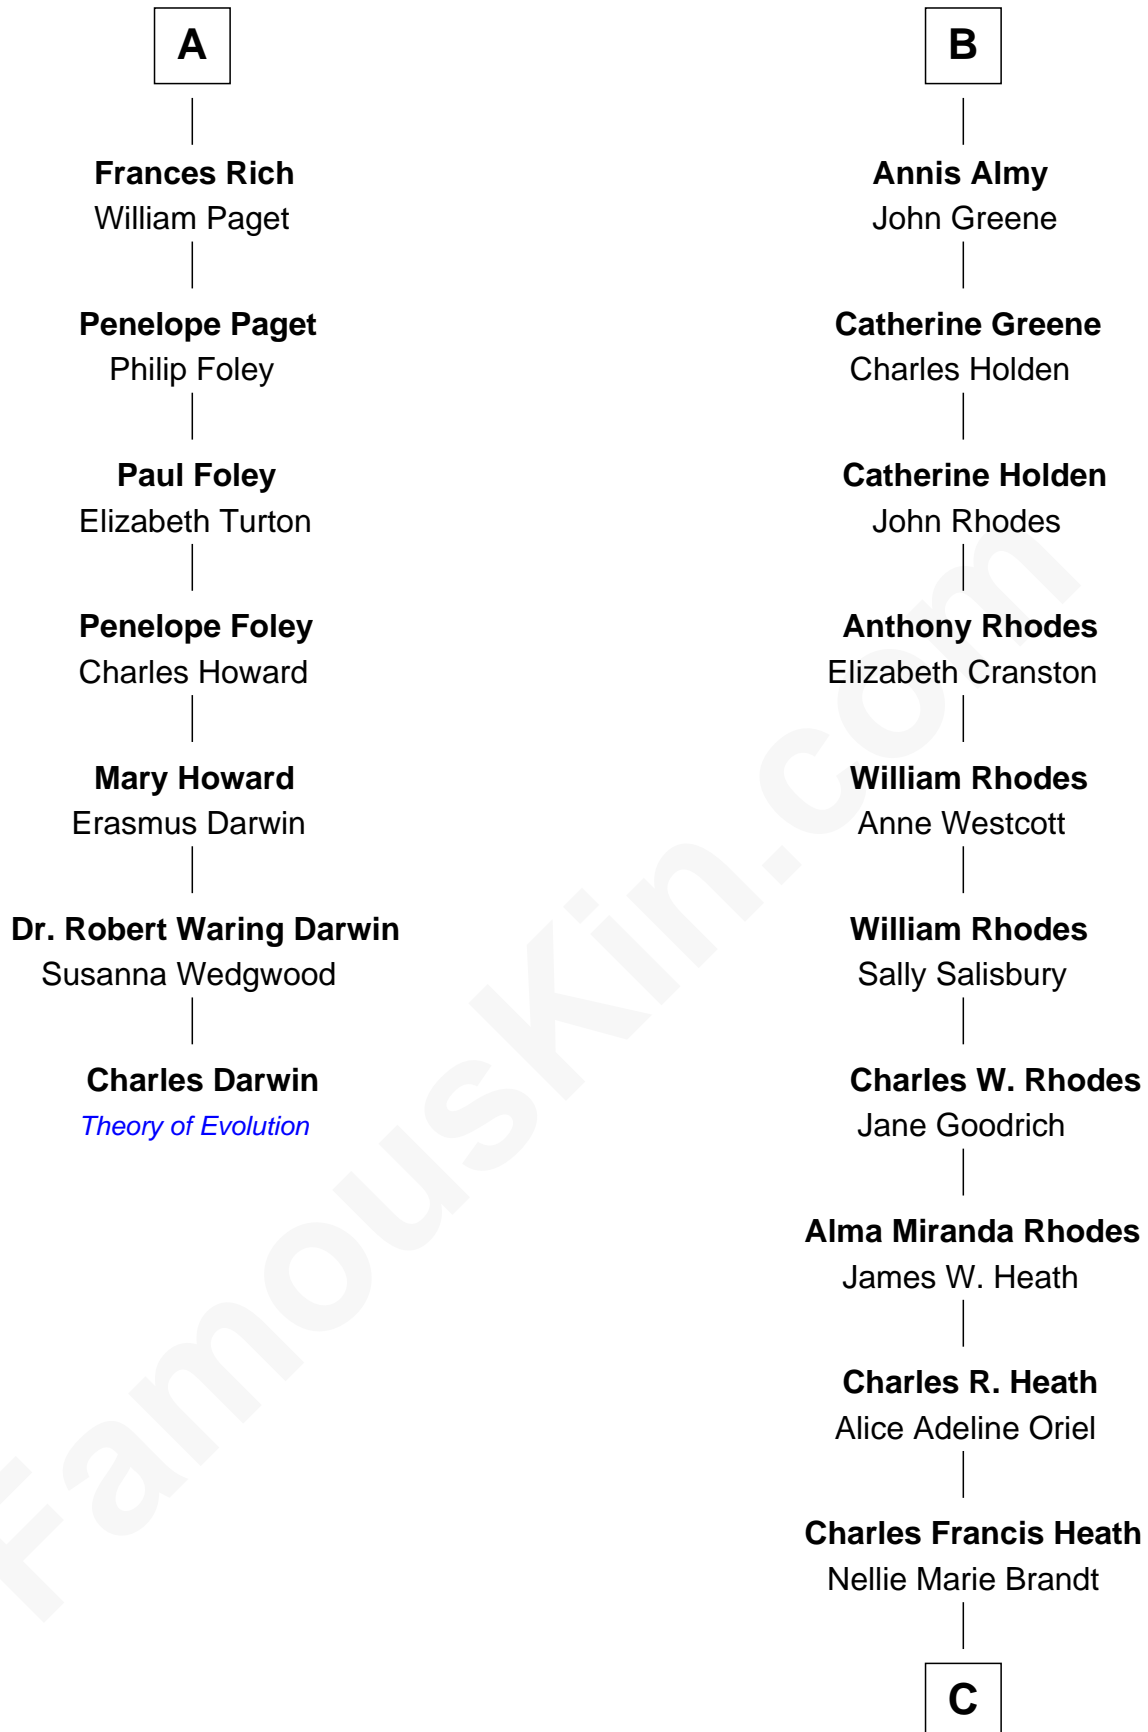

FamousKin.com Relationship Chart of

Charles Darwin

Theory of Evolution

13th cousin 5 times removed of

Sarah Palin

9th Governor of Alaska

Richard Woodville

Joan Bedlisgate

Henry Rich
Isabel Cope

A

Joan Woodville
William Haute

Alice Haute
Sir John Fogge

Margaret Fogge
Sir Humphrey Stafford

Sir Humphrey Stafford
Margaret Tame

Ellen Stafford
Thomas Barlow

Stafford Barlow

Audrey Barlow
William Almy

B

C

Charles Richard Heath

Sarah Sheeran

Sarah Palin

9th Governor of Alaska

FamousKin.com