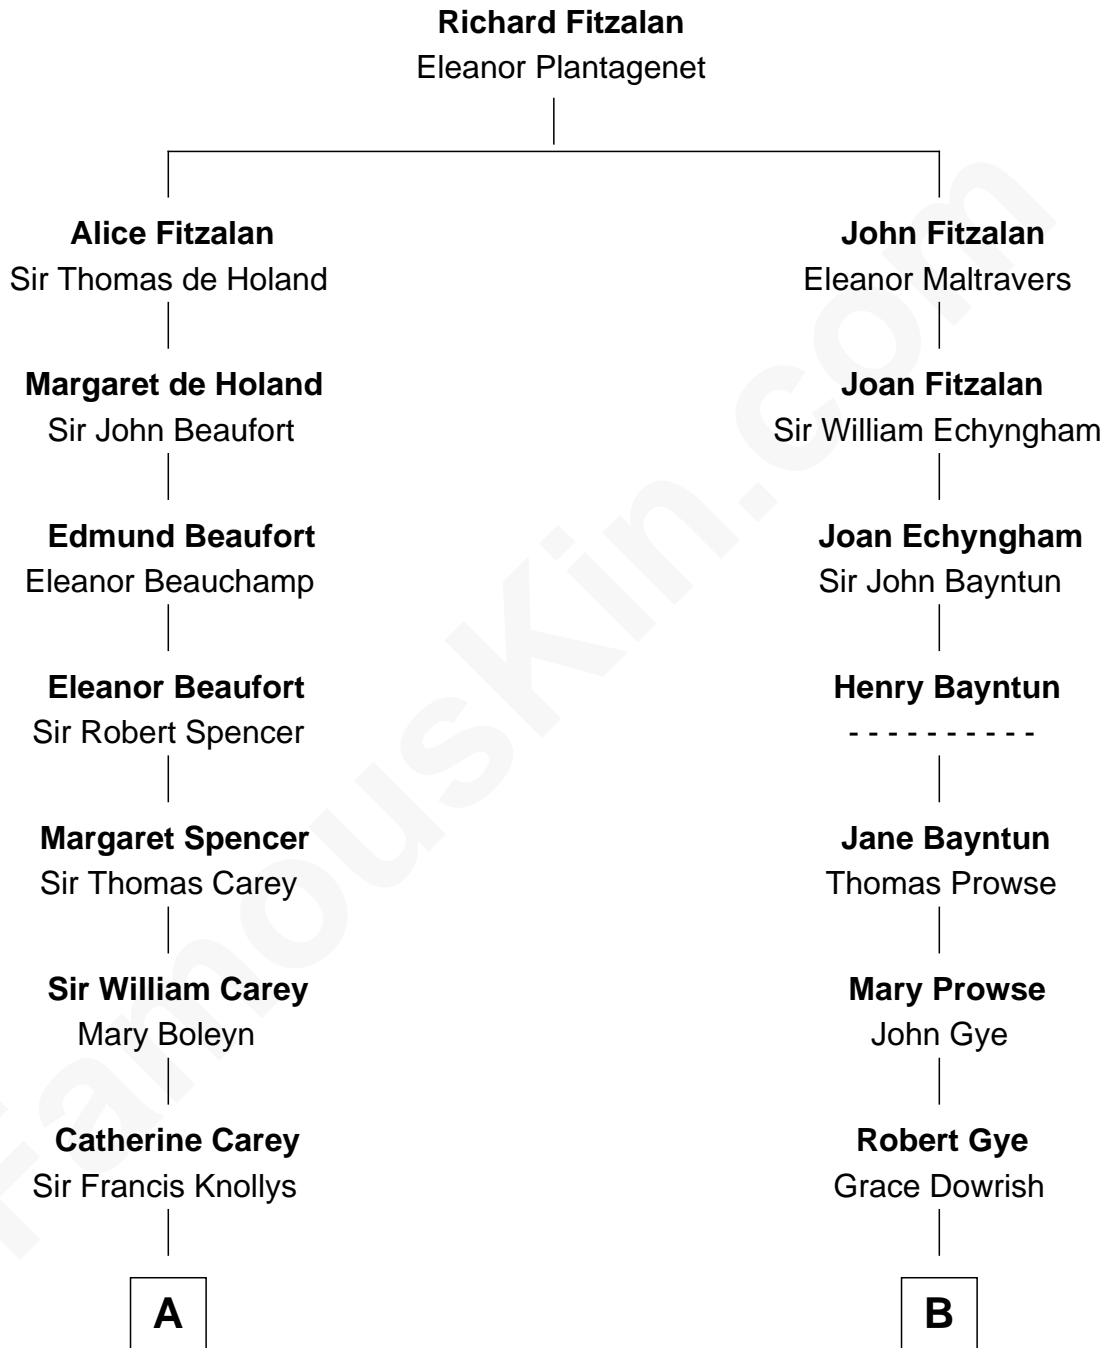

# FamousKin.com Relationship Chart of

**Charles Darwin**

*Theory of Evolution*

15th cousin 3 times removed of

**Sarah Palin**

*9th Governor of Alaska*

**C**

**Charles Richard Heath**

Sarah Sheeran

**Sarah Palin**

*9th Governor of Alaska*

FamousKin.com