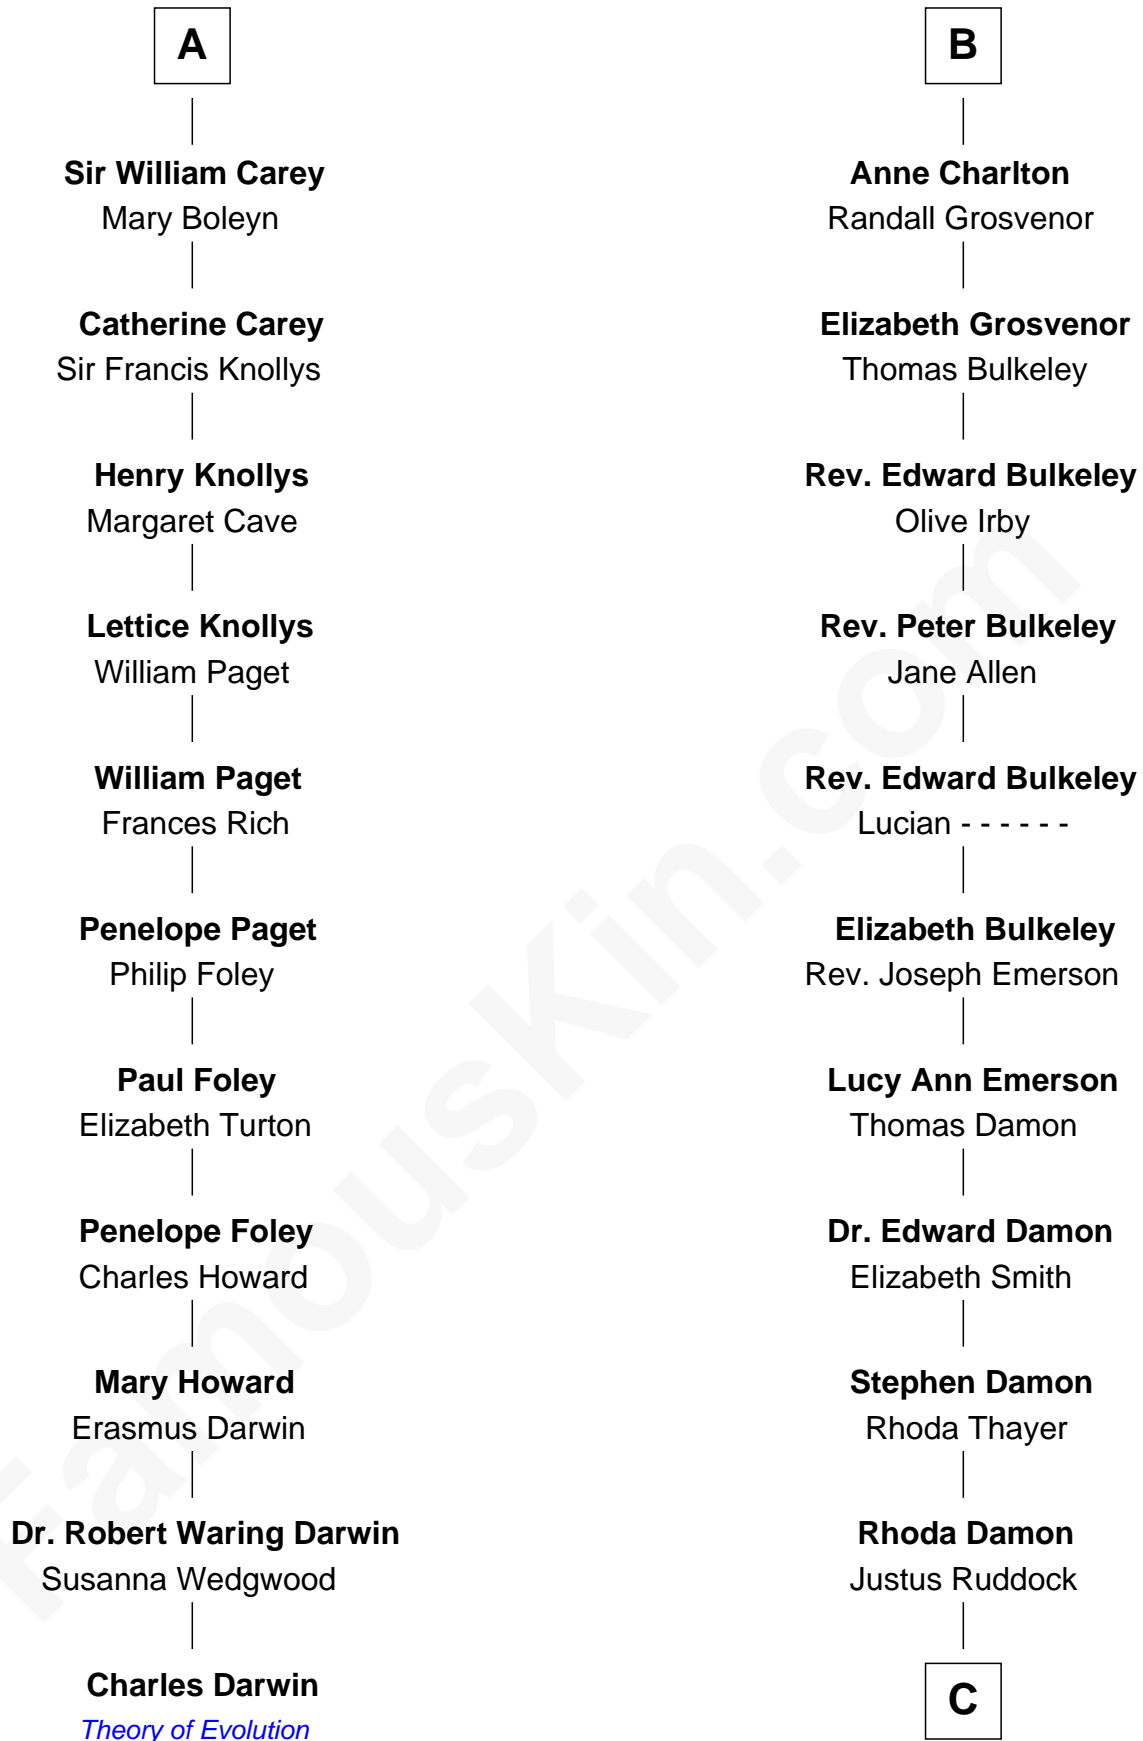

FamousKin.com Relationship Chart of

Charles Darwin

Theory of Evolution

17th cousin 4 times removed of

Sarah Palin

9th Governor of Alaska

Sir Alan la Zouche

Eleanor de Segrave

C

Thomas S. Ruddock

Maria Nancy Newell

May Belle Ruddock

Henry Charles Brandt

Nellie Marie Brandt

Charles Francis Heath

Charles Richard Heath

Sarah Sheeran

Sarah Palin

9th Governor of Alaska