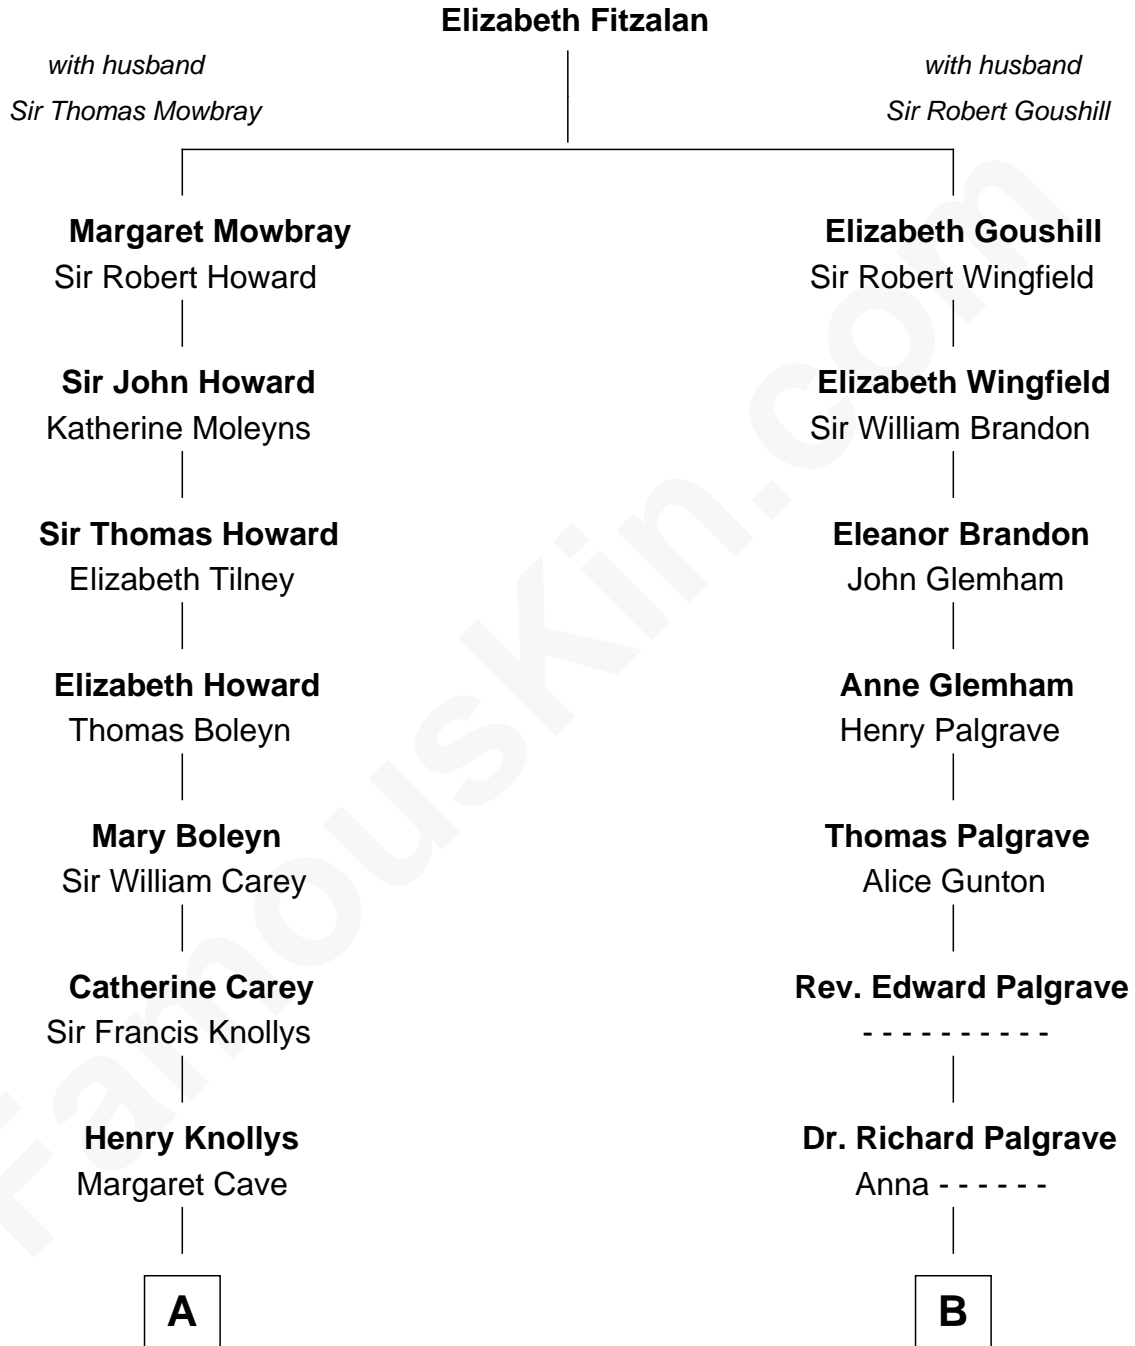

FamousKin.com Relationship Chart of

Charles Darwin

Theory of Evolution

14th cousin 5 times removed of

Sarah Palin

9th Governor of Alaska

C

Charles Francis Heath
Nellie Marie Brandt

Charles Richard Heath
Sarah Sheeran

Sarah Palin
9th Governor of Alaska

FamousKin.com