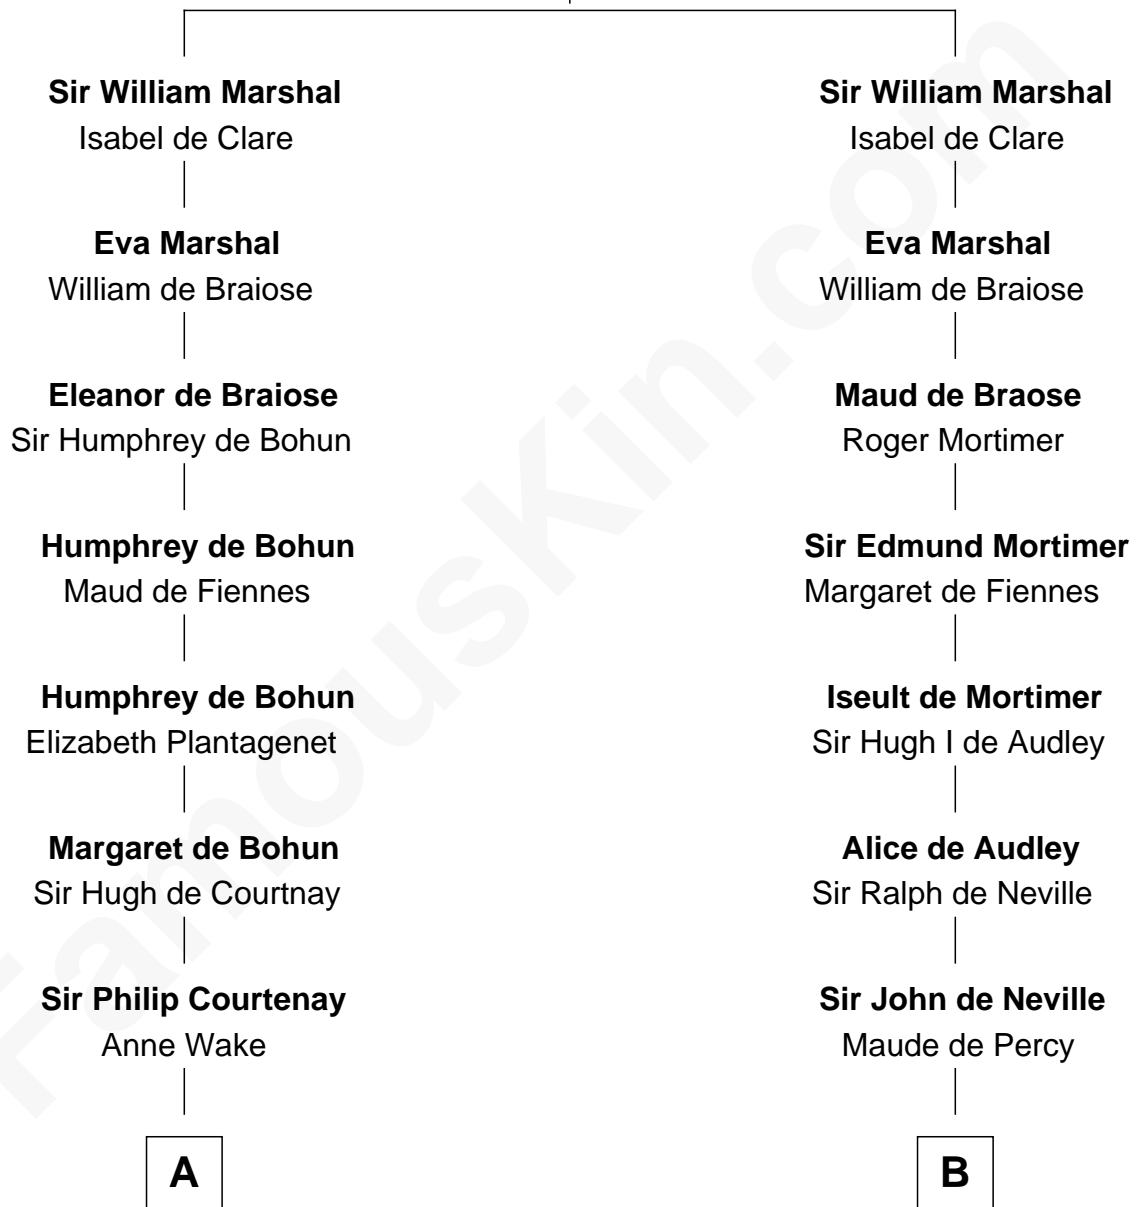

FamousKin.com Relationship Chart of

Charles Darwin

Theory of Evolution

19th cousin 1 time removed of

Thomas Jefferson

3rd U.S. President and Signer of the Declaration of Independence

John FitzGilbert
Sybilla of Salisbury

FamousKin.com