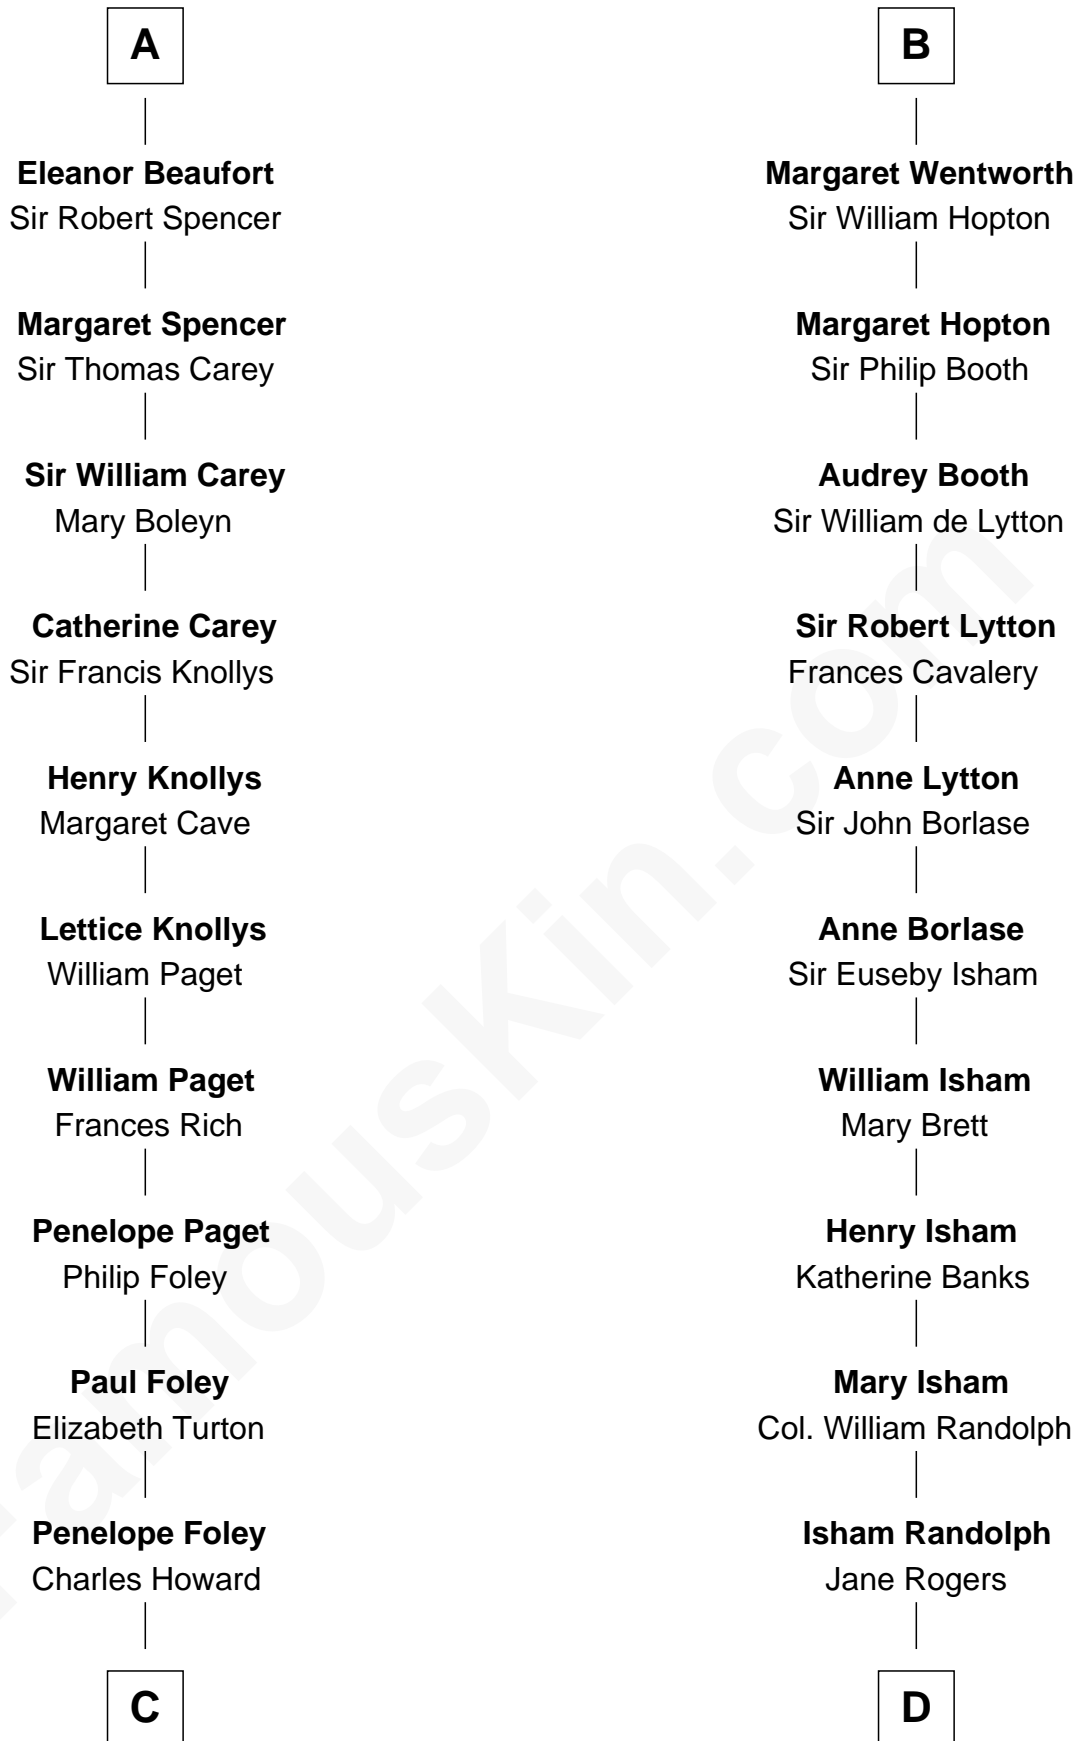

FamousKin.com Relationship Chart of

Charles Darwin

Theory of Evolution

18th cousin 1 time removed of

Thomas Jefferson

3rd U.S. President and Signer of the Declaration of Independence

Sir William de Ferrers

*with wife
Margaret de Quincy*

*with wife
Sibyl Marshal*

Joan de Ferrers
Sir Thomas de Berkeley

Isabel de Ferrers
Sir Reynold de Mohun

Sir Maurice de Berkeley
Eve la Zouche

Isabel de Mohun
Sir Edmund Deincourt

Thomas de Berkeley
Margaret de Mortimer

John Deincourt

Maurice de Berkeley
Elizabeth le Despencer

Sir William Deincourt
Milicent la Zouche

Thomas de Berkeley
Margaret de Lisle

Margaret Deincourt
Sir Robert de Tibetot

Elizabeth de Berkeley
Richard de Beauchamp

Elizabeth de Tibetot
Sir Philip le Despencer

Eleanor Beauchamp
Edmund Beaufort

Margery Despencer
Sir Roger Wentworth

A

B

FamousKin.com