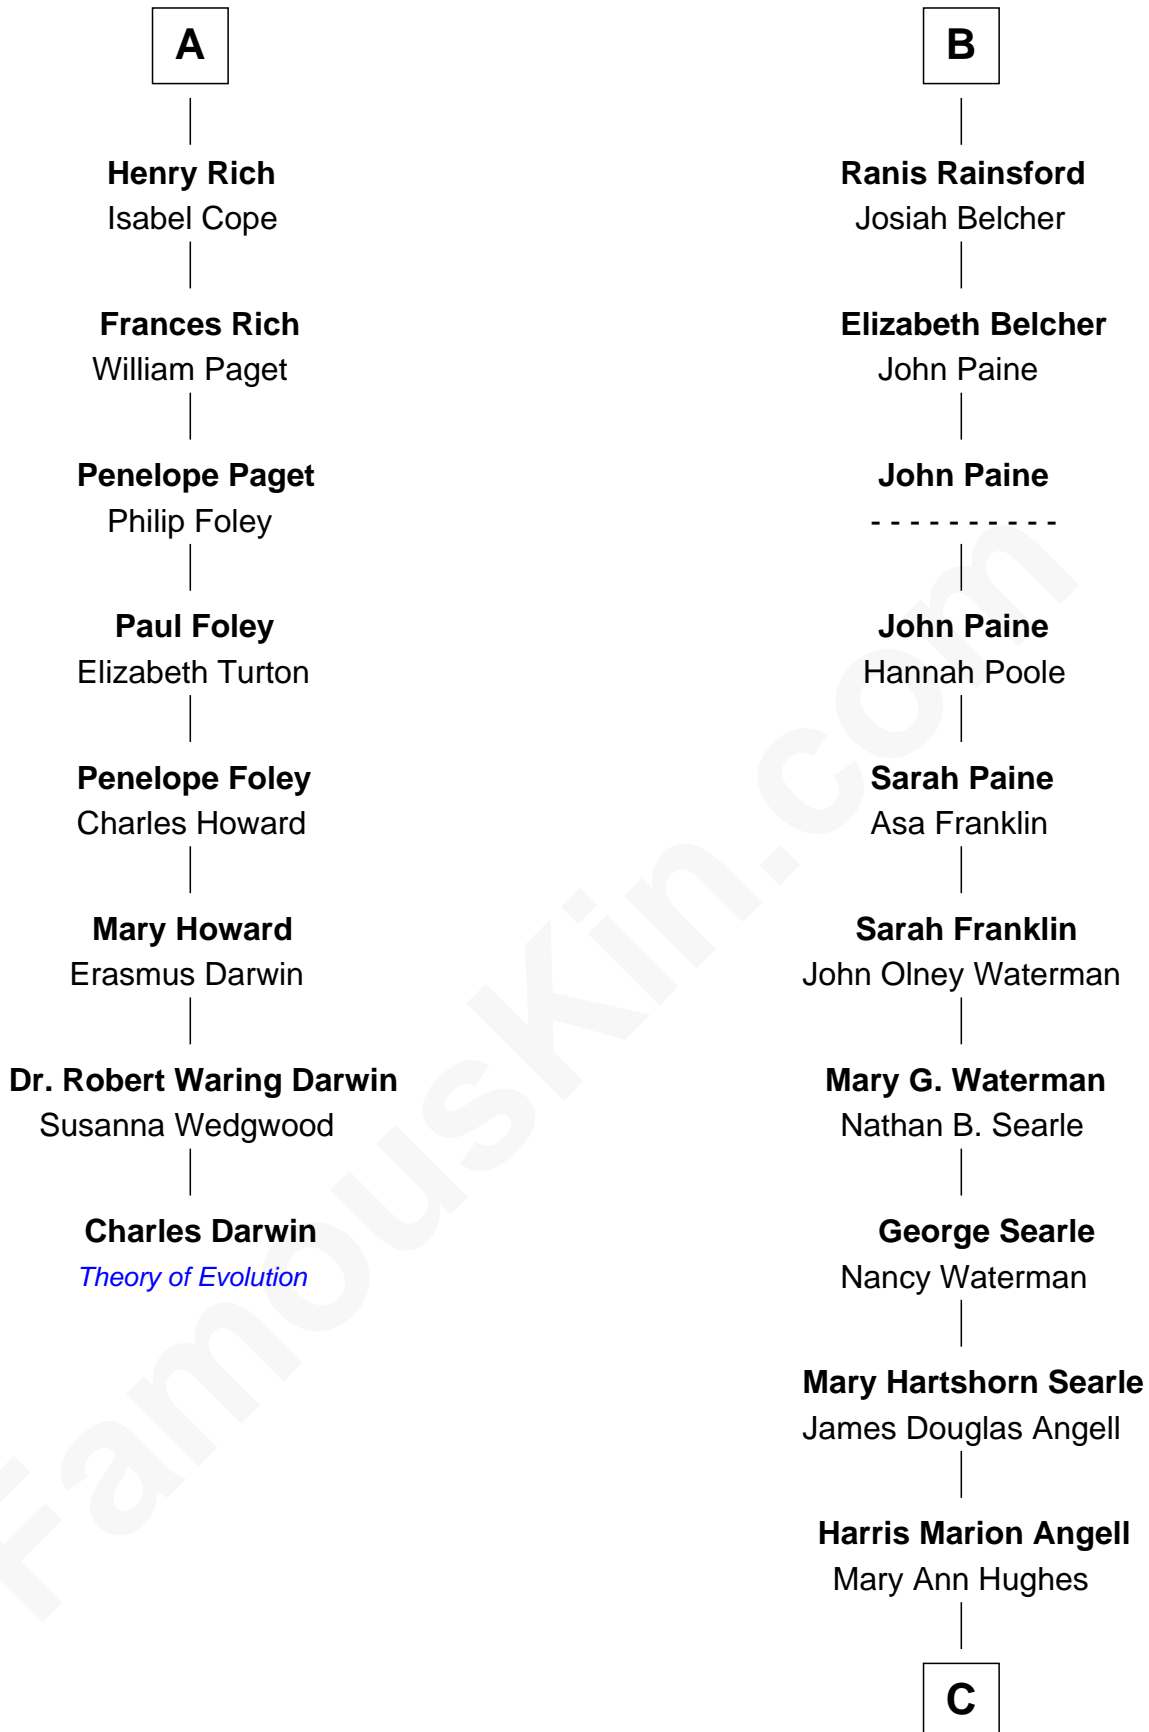

FamousKin.com Relationship Chart of

Charles Darwin

Theory of Evolution

14th cousin 4 times removed of

David Angell

TV Producer - 9/11 Victim

Sir Robert Hungerford

Margaret Botreaux

Sir Robert Hungerford

Eleanor Moleyns

Sir Thomas Hungerford

Anne Percy

Mary Hungerford

Sir Edward Hastings

Sir George Hastings

Anne Stafford

Sir John White

Robert White

Margaret Gainsford

Margaret White

John Kirton

Stephen Kirton

Margaret Offley

Thomas Kirton

Mary Sadler

Mary Kirton

Robert Rainsford

Edward Rainsford

Elizabeth - - - - -

B

FamousKin.com