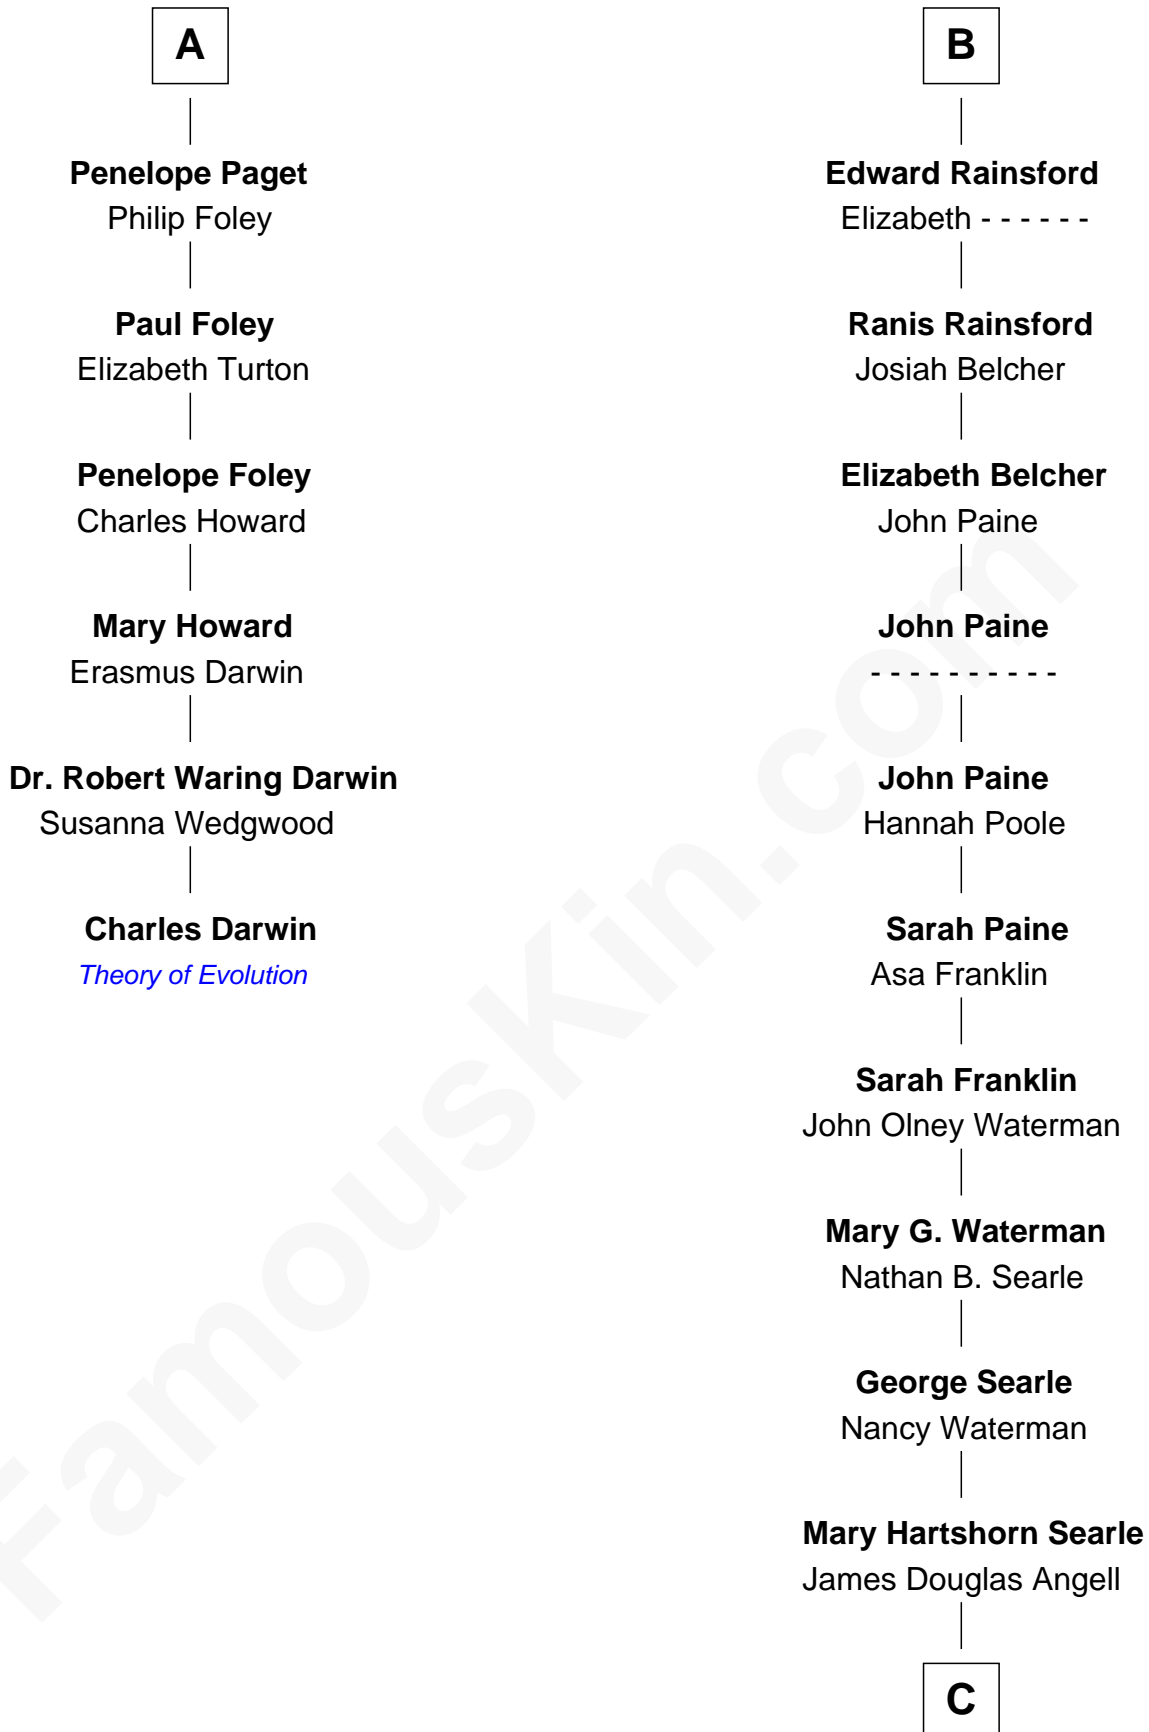

FamousKin.com Relationship Chart of

Charles Darwin

Theory of Evolution

12th cousin 7 times removed of

David Angell

TV Producer - 9/11 Victim

Sir Walter Hungerford

Katherine Peverell

C

—
Harris Marion Angell

Mary Ann Hughes

—
Henry L. Angell

Mae Theresa Cooney

—
David Angell

TV Producer

FamousKin.com