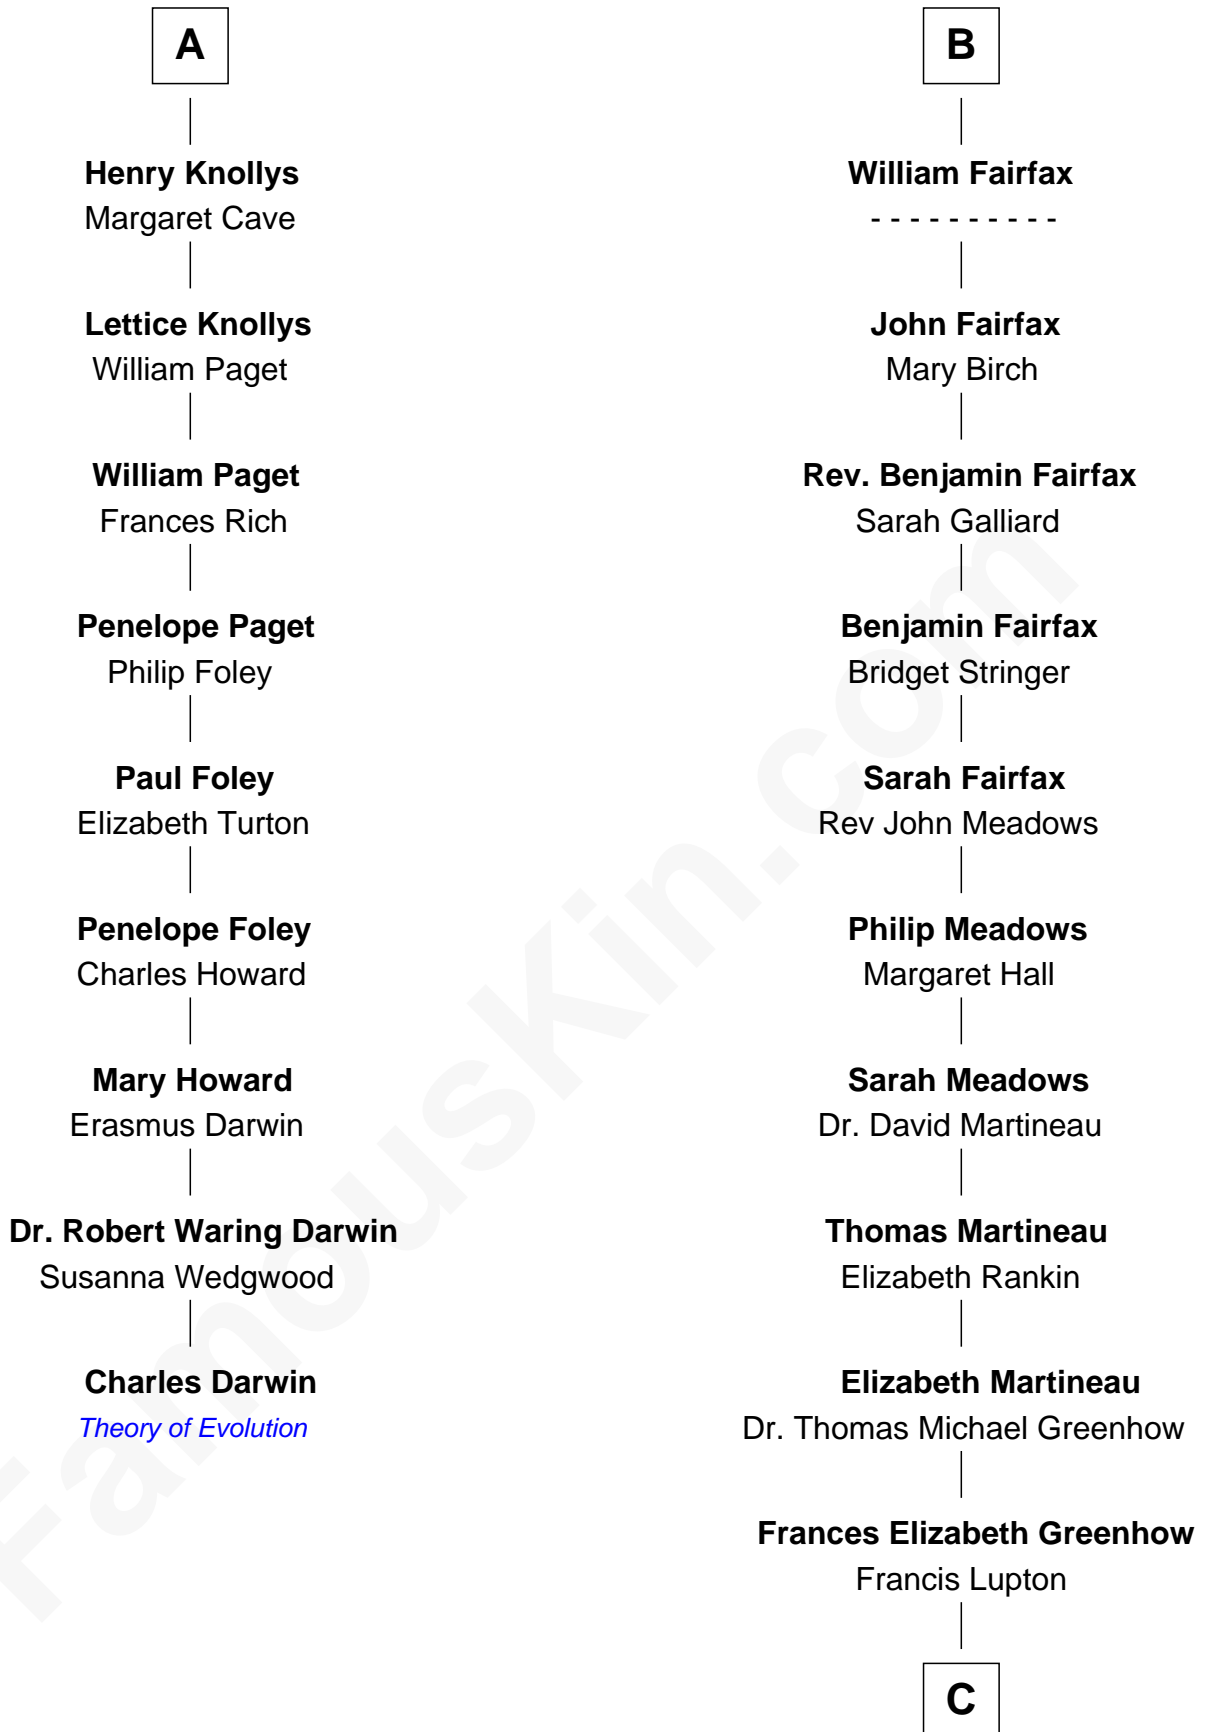

FamousKin.com Relationship Chart of

Charles Darwin

Theory of Evolution

15th cousin 6 times removed of

Catherine Middleton

Princess of Wales

Sir Thomas de Beauchamp

Katherine de Mortimer

Sir William Gascoigne

Sir William Gascoigne

Margaret Percy

Agnes Gascoigne

Sir Thomas Fairfax

B

C

Francis Martineau Lupton