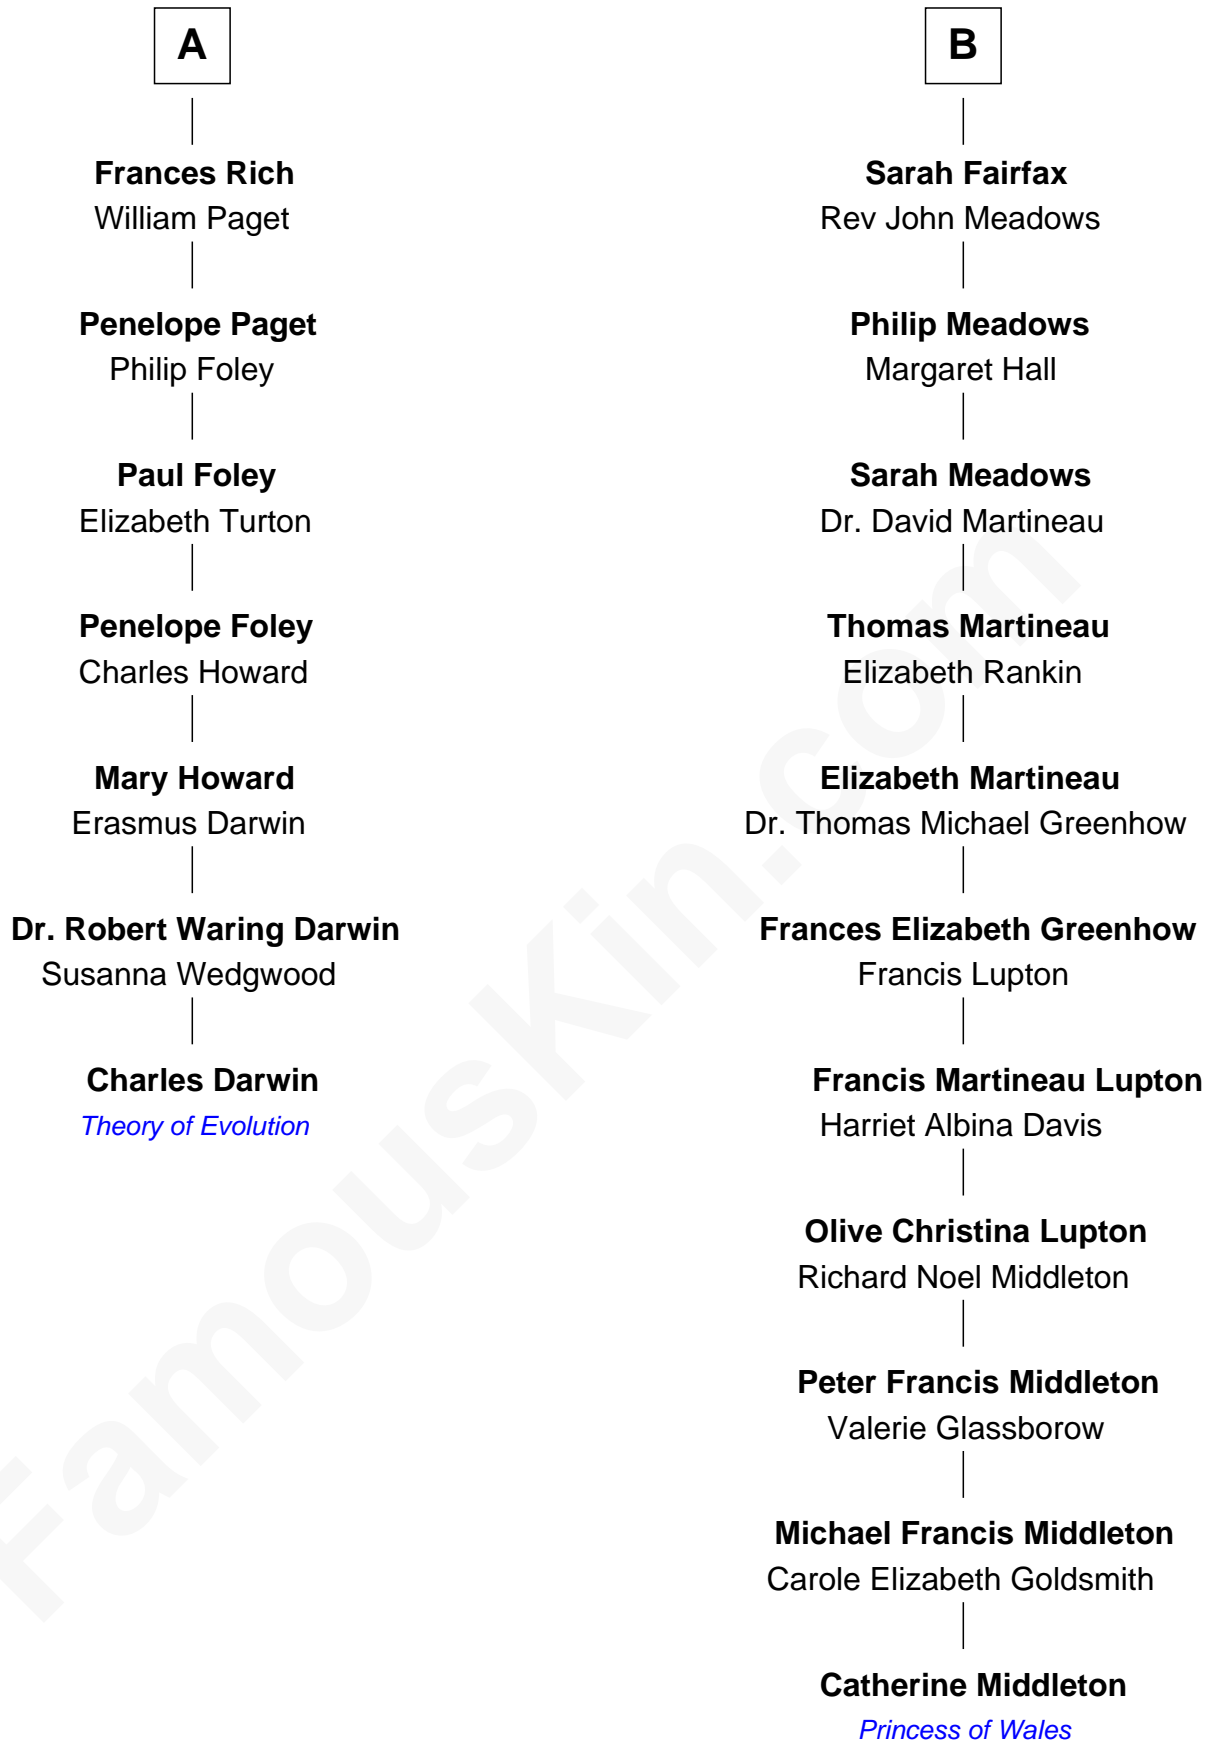

FamousKin.com Relationship Chart of

Charles Darwin

Theory of Evolution

13th cousin 4 times removed of

Catherine Middleton

Princess of Wales

Sir Henry Percy
Eleanor Neville

Anne Percy
Sir Thomas Hungerford

Mary Hungerford
Sir Edward Hastings

Sir George Hastings
Anne Stafford

Dorothy Hastings
Sir Richard Devereux

Walter Devereux
Lettice Knollys

Penelope Devereux
Robert Rich

Henry Rich
Isabel Cope

A

Sir Henry Percy
Eleanor Poynings

Margaret Percy
Sir William Gascoigne

Agnes Gascoigne
Sir Thomas Fairfax

William Fairfax

John Fairfax
Mary Birch

Rev. Benjamin Fairfax
Sarah Galliard

Benjamin Fairfax
Bridget Stringer

B

Catherine Middleton photo by [Pat Pilon](#) ([CC BY 2.0](#))