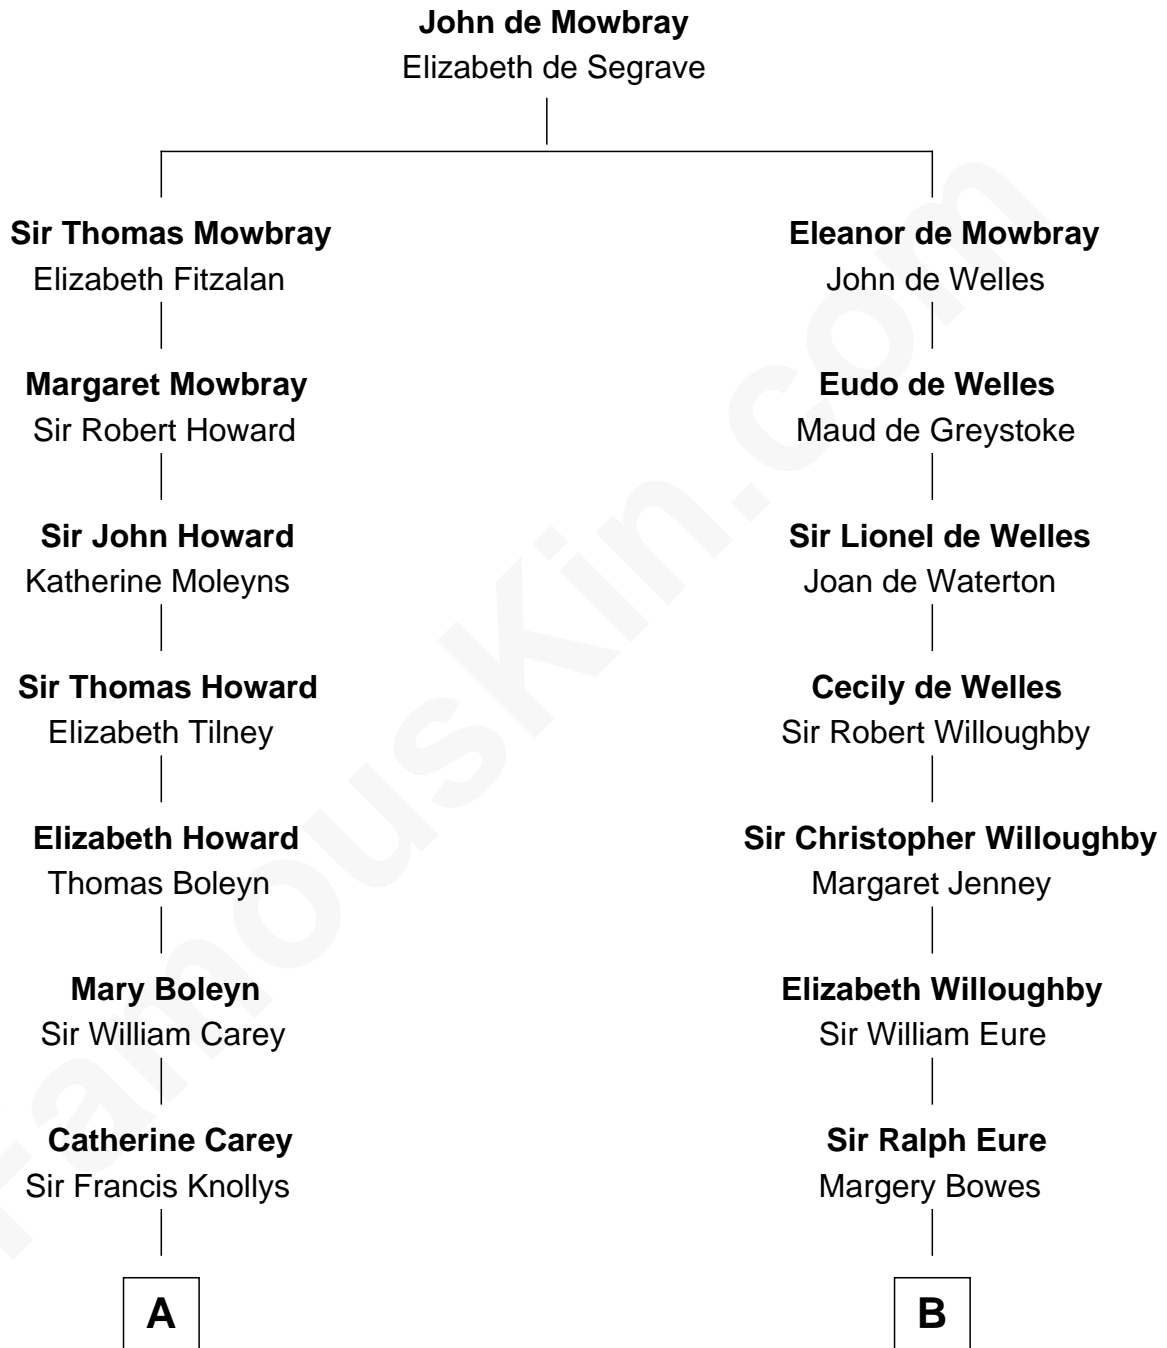

FamousKin.com Relationship Chart of

Charles Darwin

Theory of Evolution

15th cousin 6 times removed of

Catherine Middleton

Princess of Wales

C

John Harrison

Jane Hill

Thomas Harrison

Elizabeth Mary Temple

Dorothy Harrison

Ronald John James Goldsmith

Carole Elizabeth Goldsmith

Michael Francis Middleton

Catherine Middleton

Princess of Wales