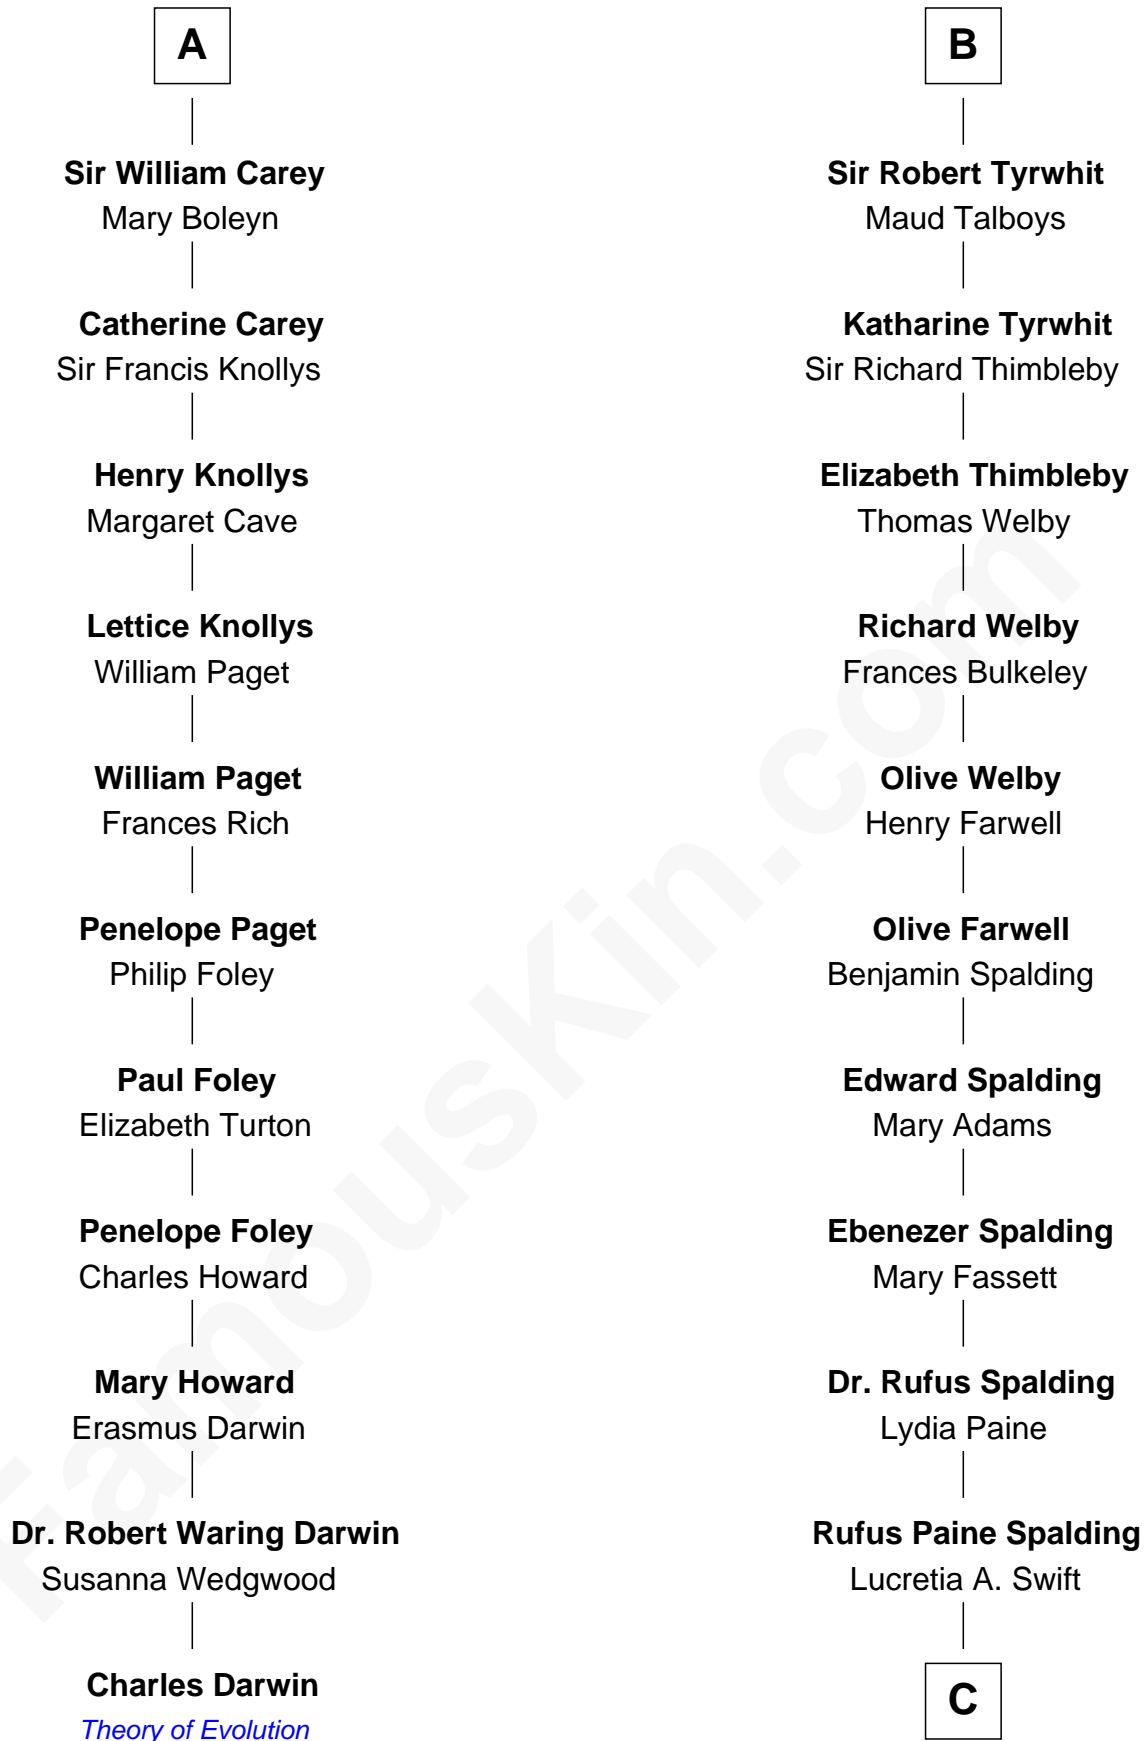

FamousKin.com Relationship Chart of

Charles Darwin

Theory of Evolution

17th cousin 1 time removed of

William Rufus Day

36th U.S. Secretary of State

Sir Hugh le Despencer

Isabella de Beauchamp

FamousKin.com