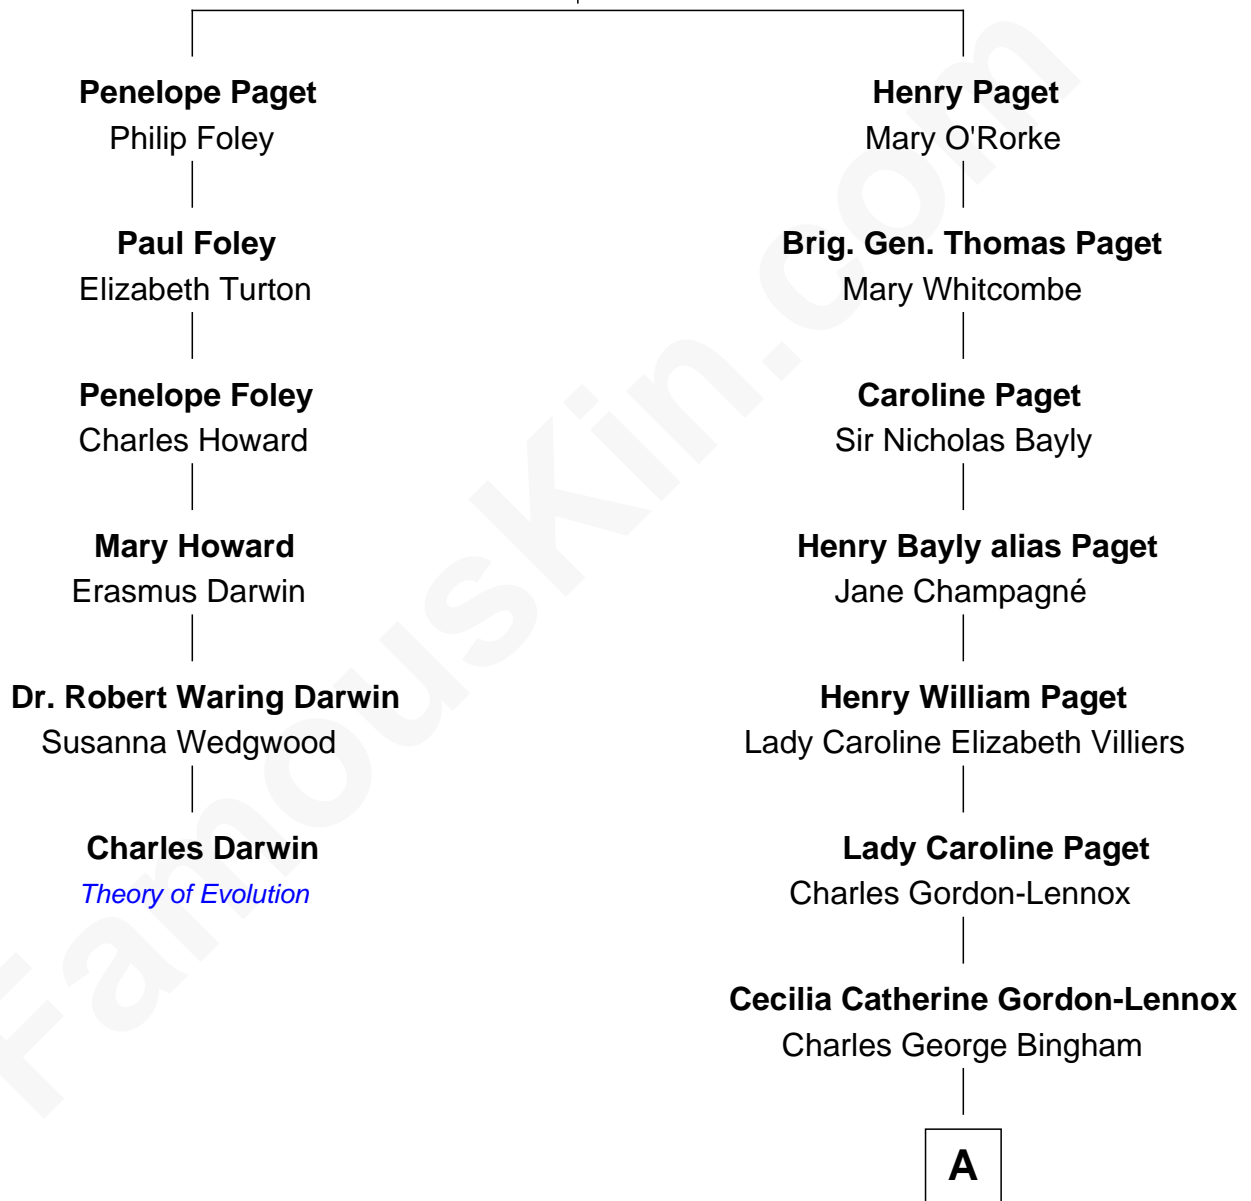

FamousKin.com Relationship Chart of

Charles Darwin

Theory of Evolution

5th cousin 6 times removed of

Prince Harry

Duke of Sussex

William Paget

Frances Rich

A

Rosalind Cecilia Caroline Bingham

James Albert Edward Hamilton

Cynthia Elinor Beatrix Hamilton

Albert Edward John Spencer

Edward John Spencer

Frances Ruth Burke Roche

Princess Diana Frances Spencer