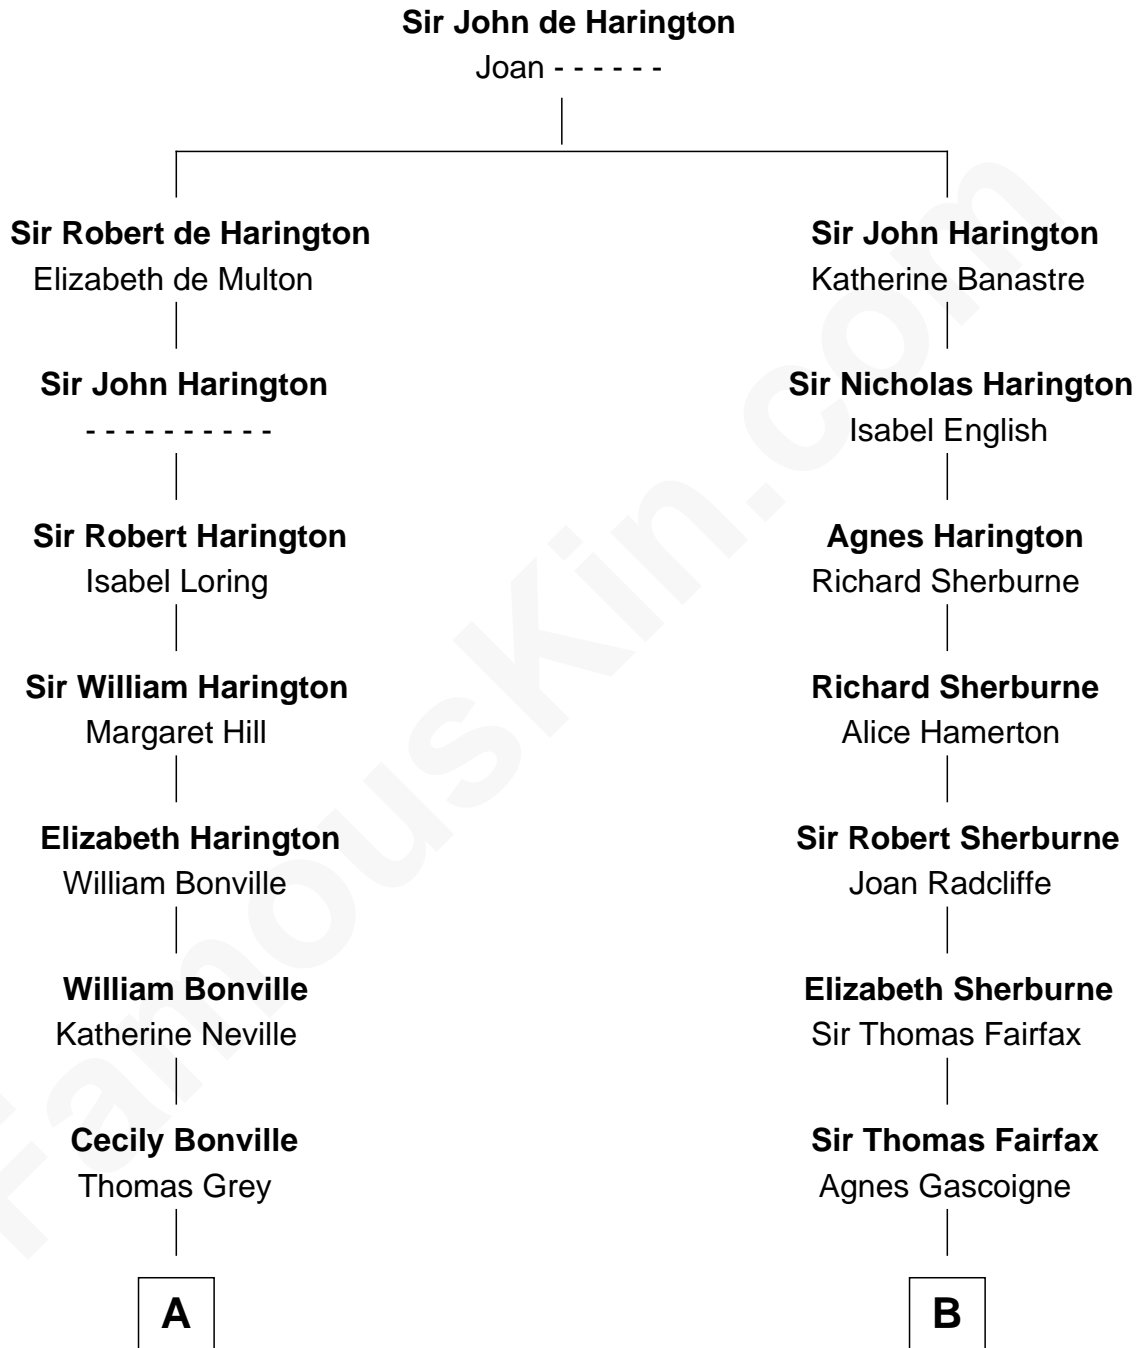

FamousKin.com Relationship Chart of

Charles Darwin

Theory of Evolution

15th cousin 3 times removed of

Harriet Martineau

Author of The Hour and the Man

FamousKin.com