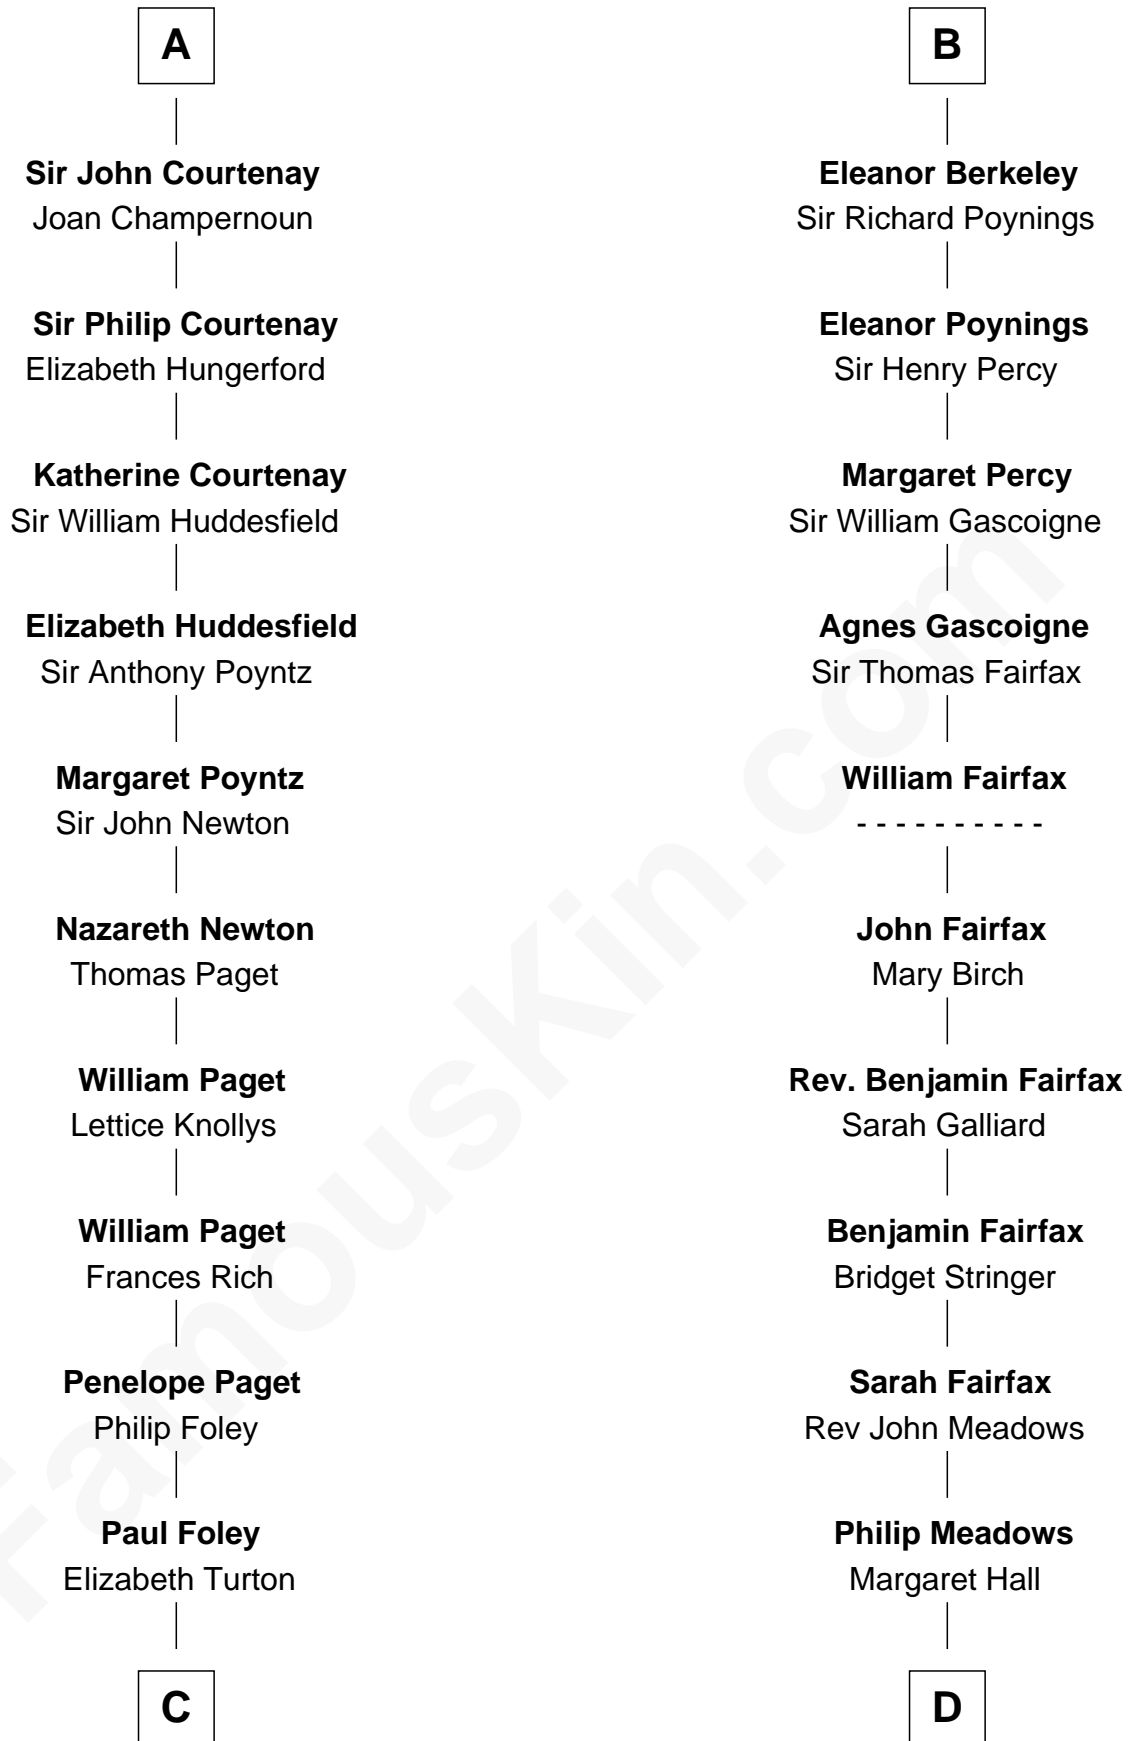

# FamousKin.com Relationship Chart of

**Charles Darwin**

*Theory of Evolution*

19th cousin 1 time removed of

**Harriet Martineau**

*Author of The Hour and the Man*

**C**

**Penelope Foley**  
Charles Howard

**Mary Howard**  
Erasmus Darwin

**Dr. Robert Waring Darwin**  
Susanna Wedgwood

**Charles Darwin**  
*Theory of Evolution*

**D**

**Sarah Meadows**  
Dr. David Martineau

**Thomas Martineau**  
Elizabeth Rankin