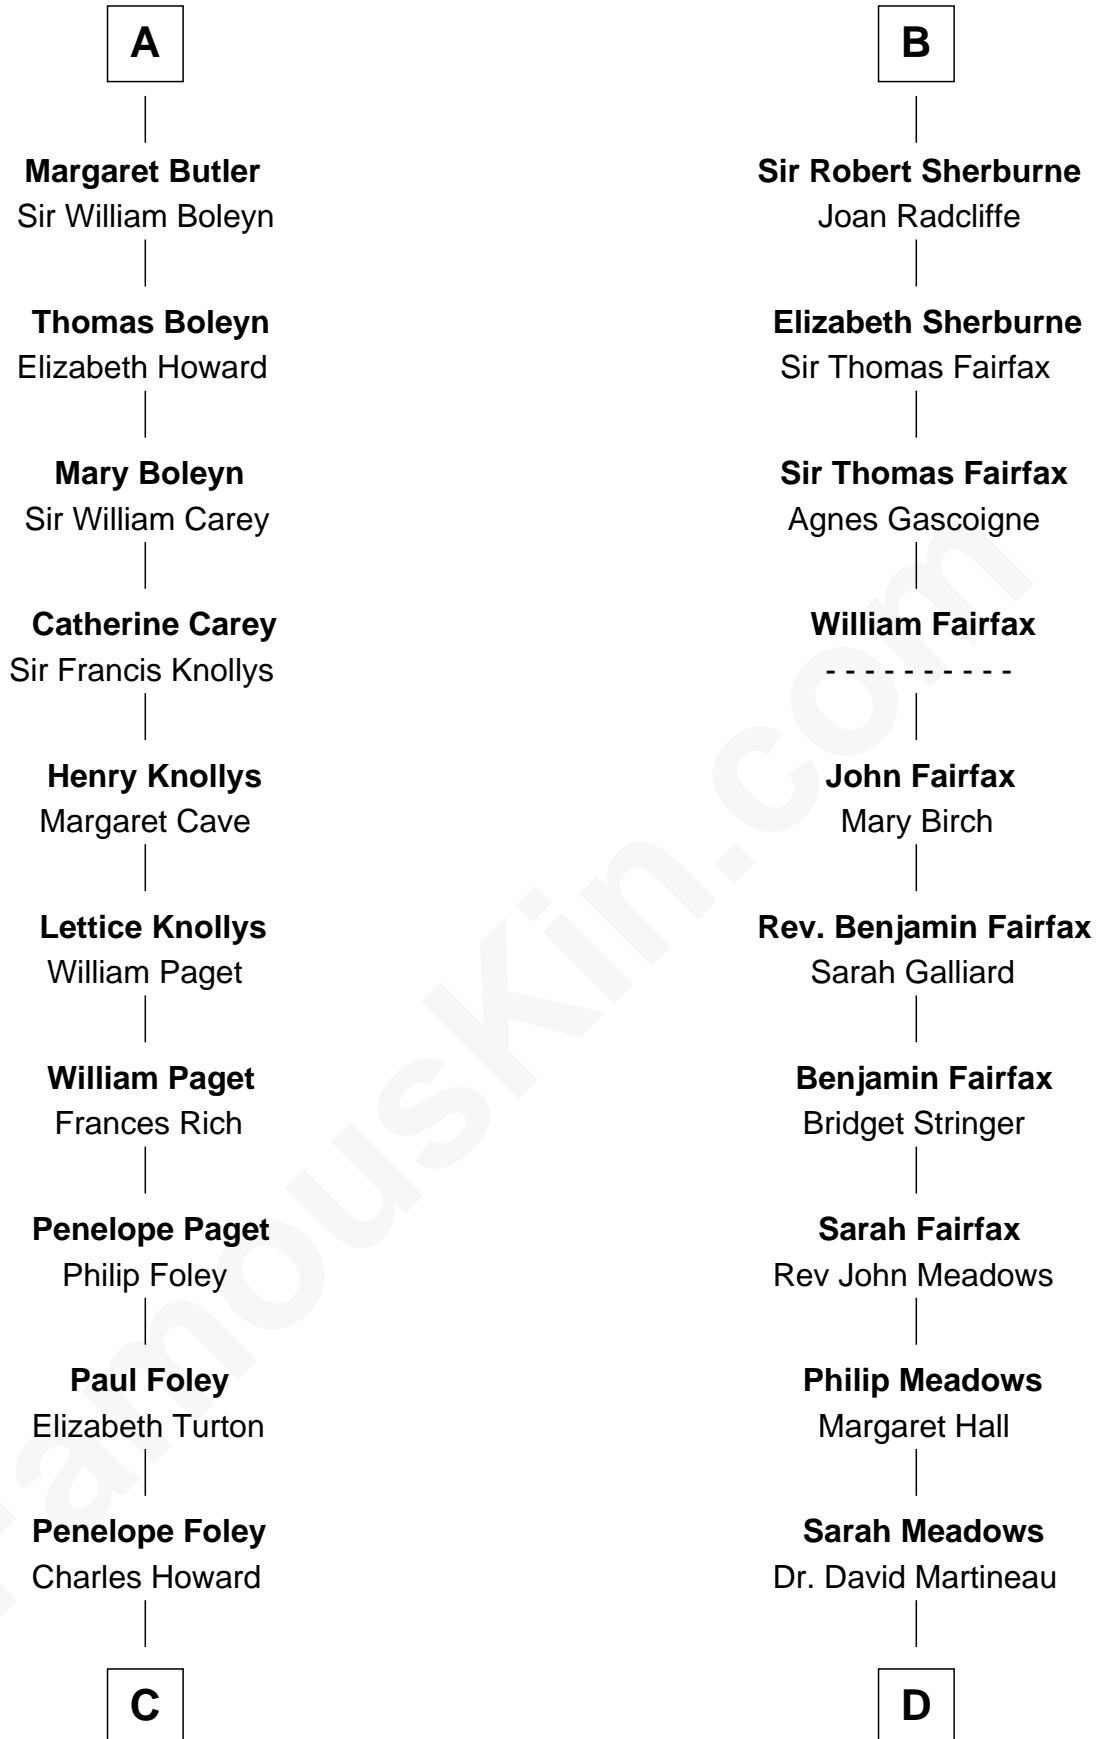

# FamousKin.com Relationship Chart of

**Charles Darwin**

*Theory of Evolution*

18th cousin 1 time removed of

**Harriet Martineau**

*Author of The Hour and the Man*

FamousKin.com