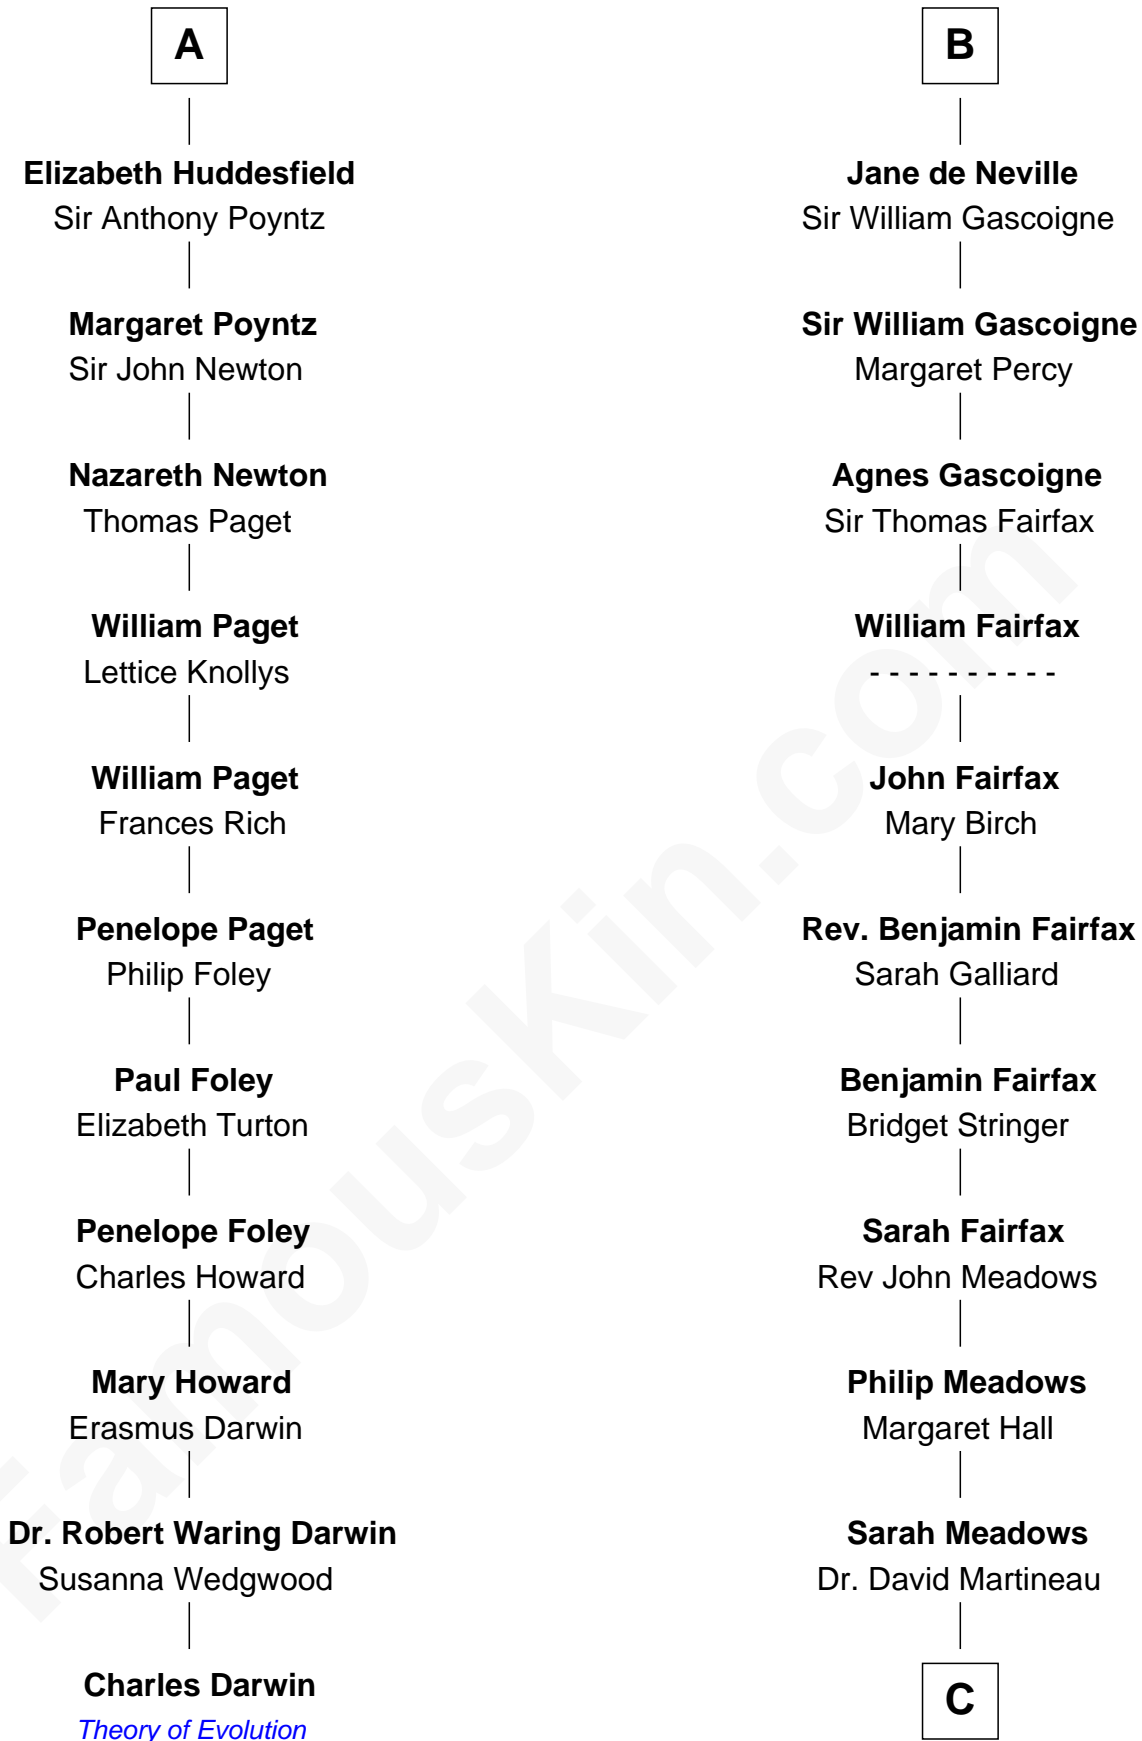

# FamousKin.com Relationship Chart of

**Charles Darwin**

*Theory of Evolution*

17th cousin 1 time removed of

**Harriet Martineau**

*Author of The Hour and the Man*

**Sir Humphrey de Bohun**

Eleanor de Braiose