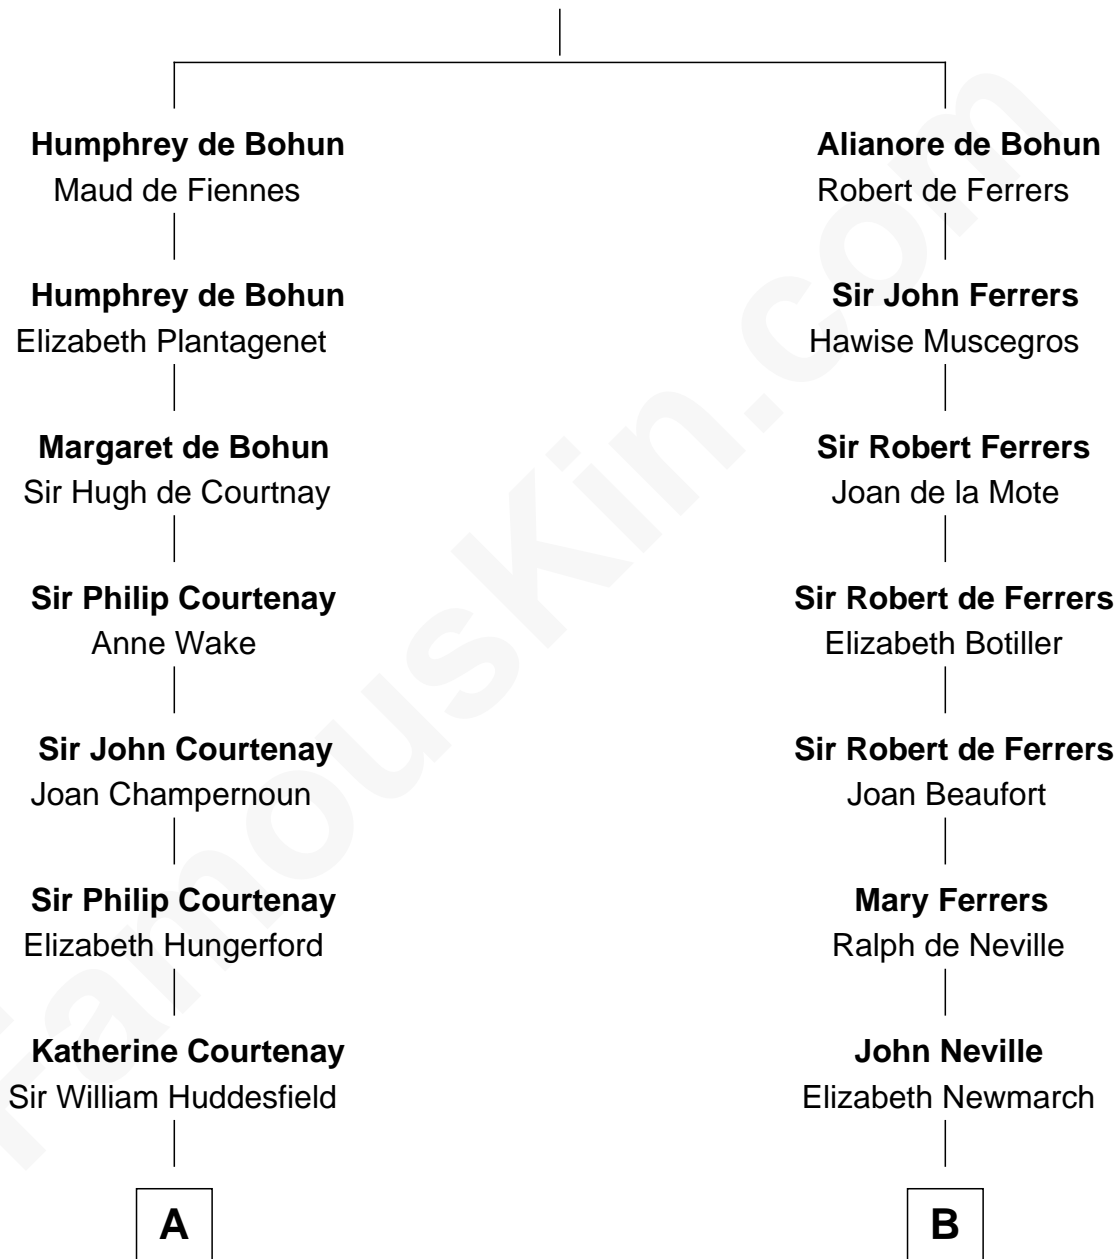

# FamousKin.com Relationship Chart of

**Charles Darwin**

*Theory of Evolution*

17th cousin 1 time removed of

**Harriet Martineau**

*Author of The Hour and the Man*

**Sir Humphrey de Bohun**

Eleanor de Braiose