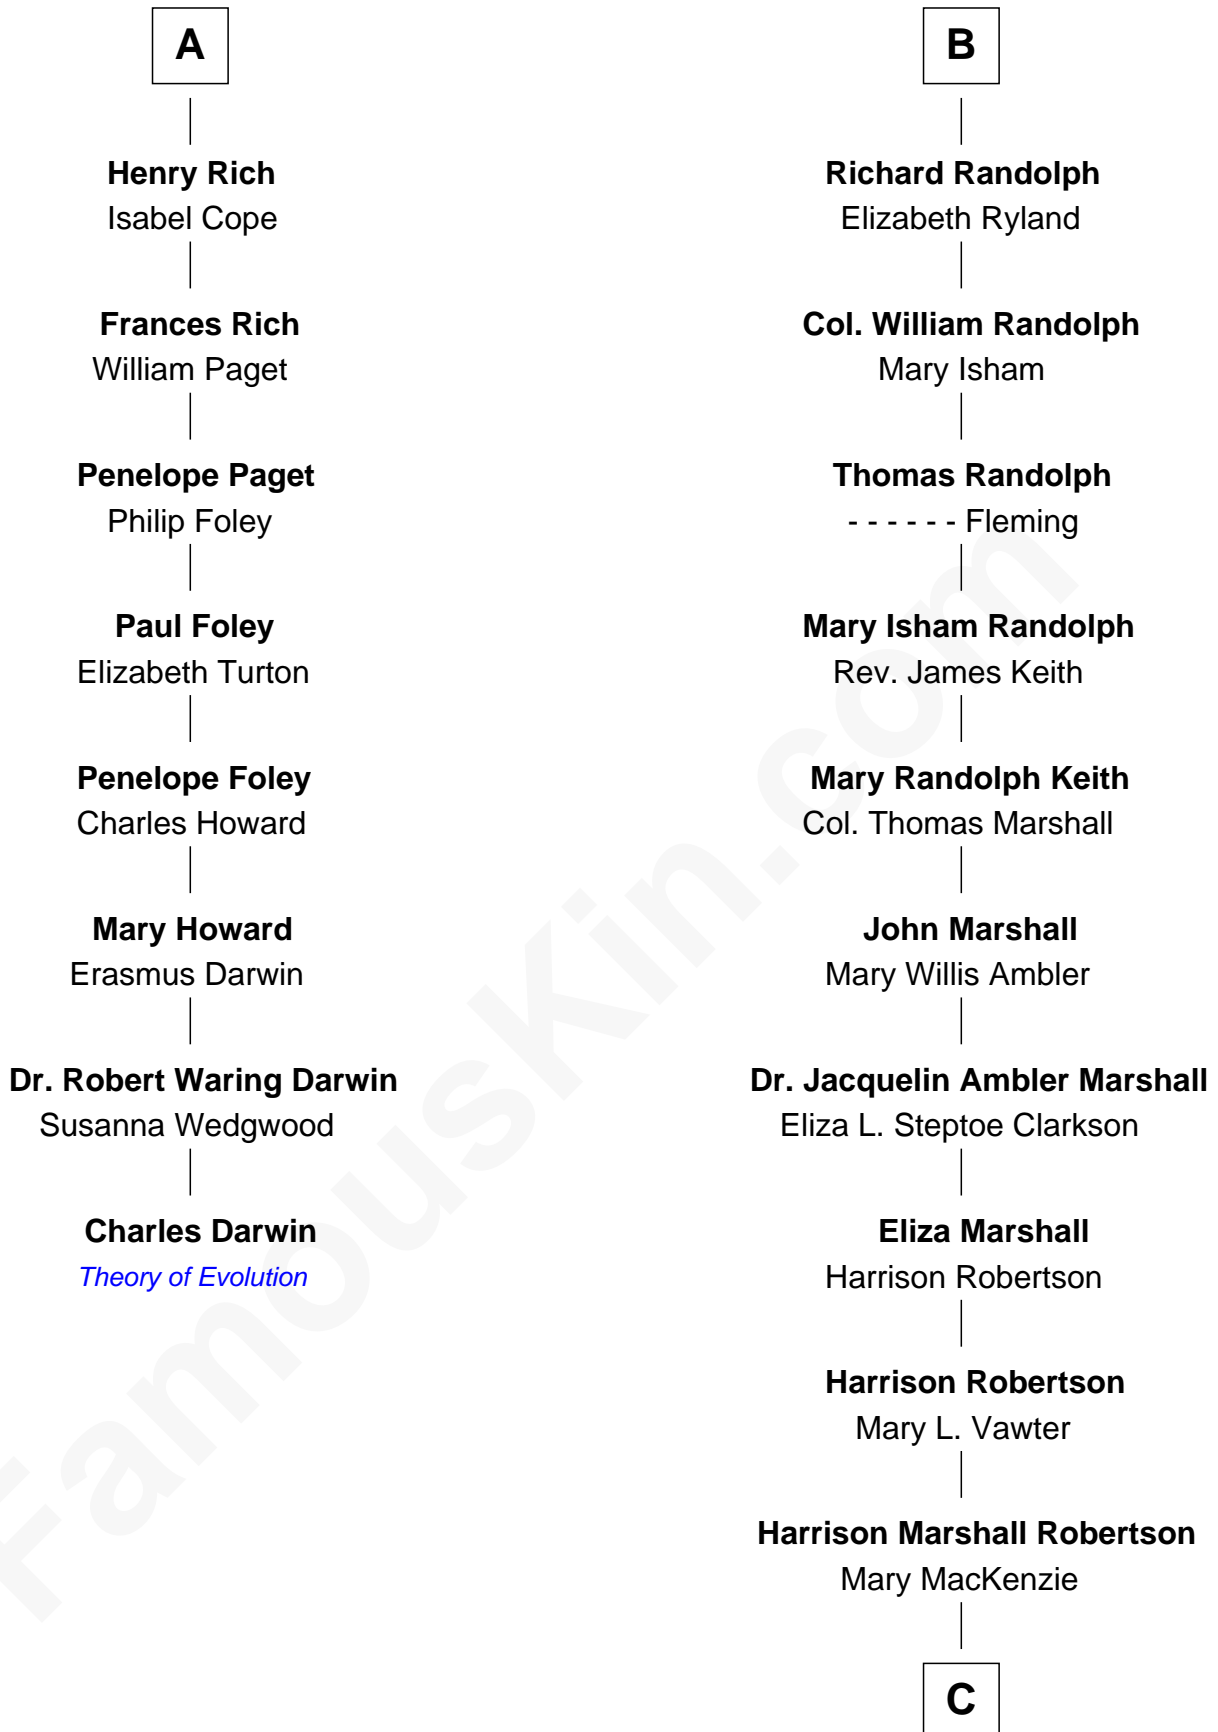

# FamousKin.com Relationship Chart of

**Charles Darwin**

*Theory of Evolution*

14th cousin 4 times removed of

**Mary Chapin Carpenter**

*Singer and Songwriter*

**Sir Ralph Neville**

Joan Beaufort

Clement Vincent

**Elizabeth Vincent**

Richard Lane

**Dorothy Lane**

William Randolph

**B**

**C**

**Mary Bowie Robertson**  
Chapin Carpenter