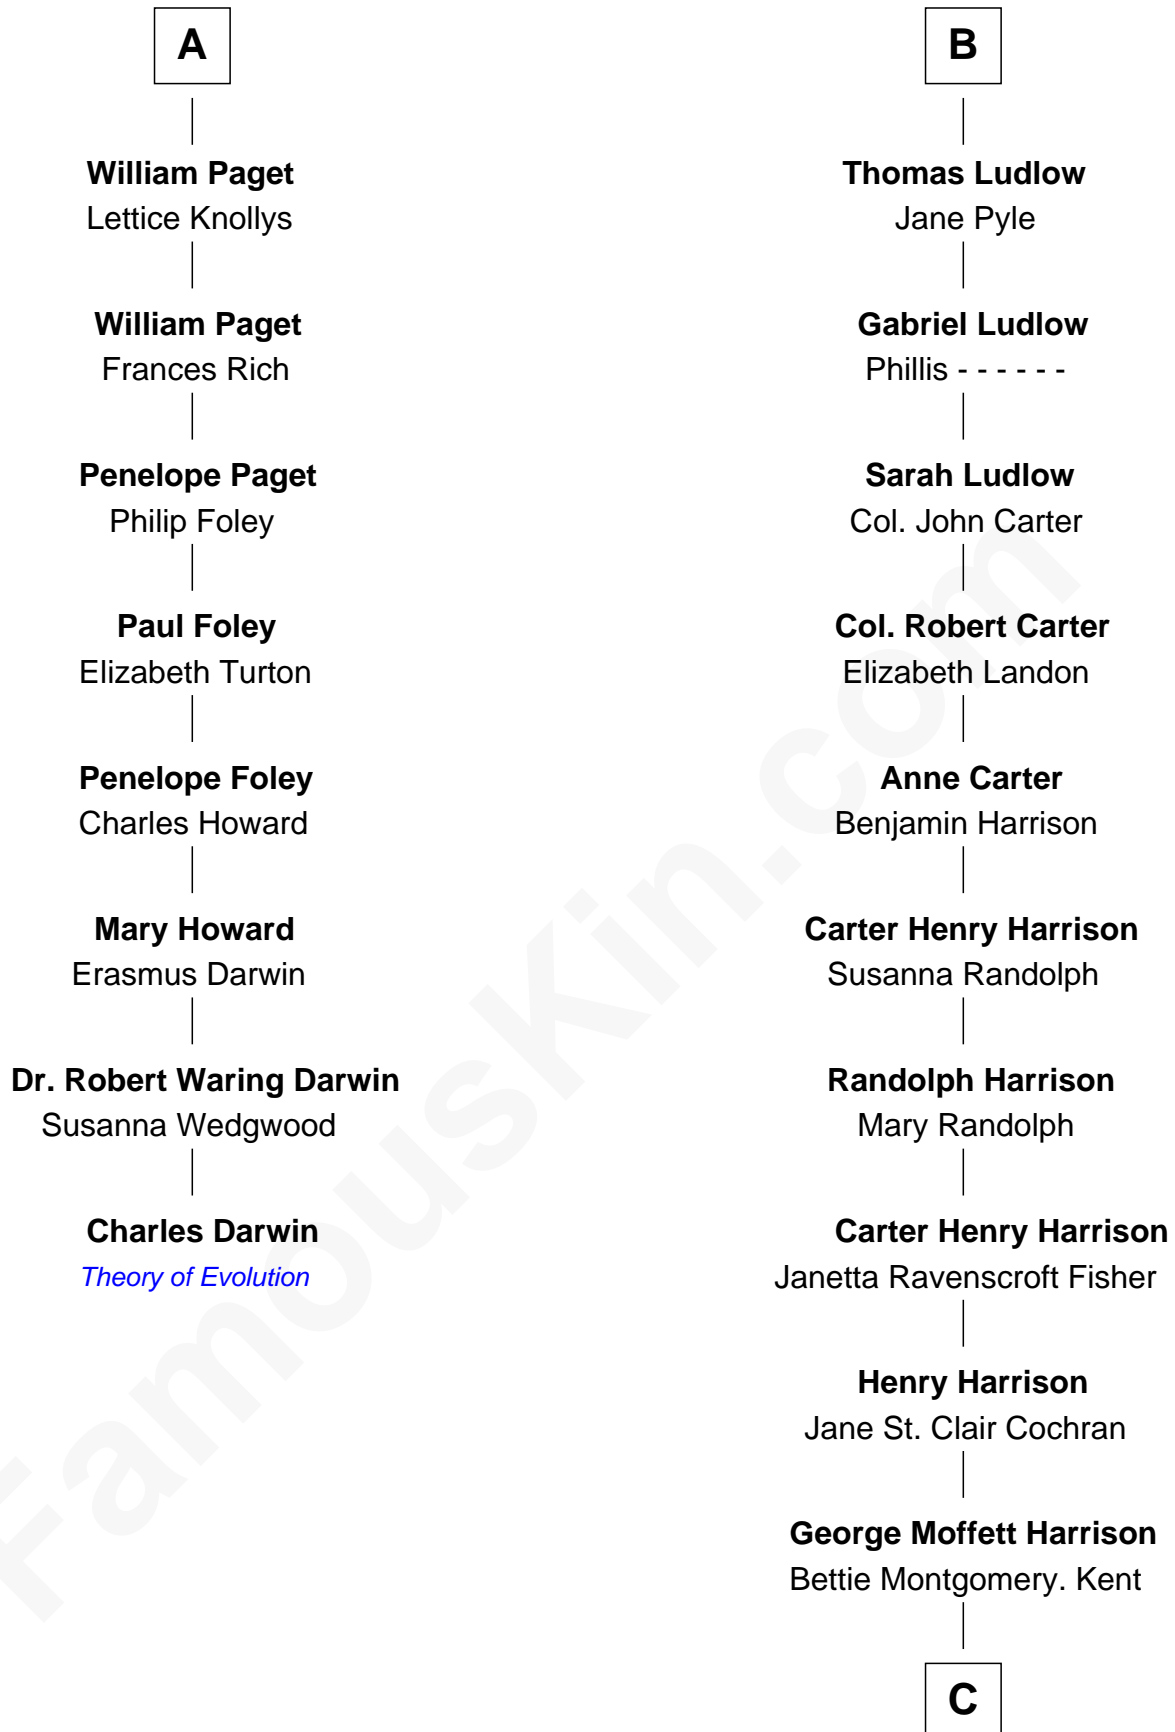

FamousKin.com Relationship Chart of

Charles Darwin

Theory of Evolution

14th cousin 6 times removed of

Edward Norton

Movie Actor

Sir Hugh de Courtenay

Margaret de Bohun

Sir Philip Courtenay

Anne Wake

Sir John Courtenay

Joan Champernoun

Sir Philip Courtenay

Elizabeth Hungerford

Katherine Courtenay

Sir William Huddesfield

Sir Thomas de Windsor

Sir Andrews de Windsor

Elizabeth Blount

Edith Windsor

George Ludlow

B

C

Joseph Kent Harrison
Cornelia Long Somerville