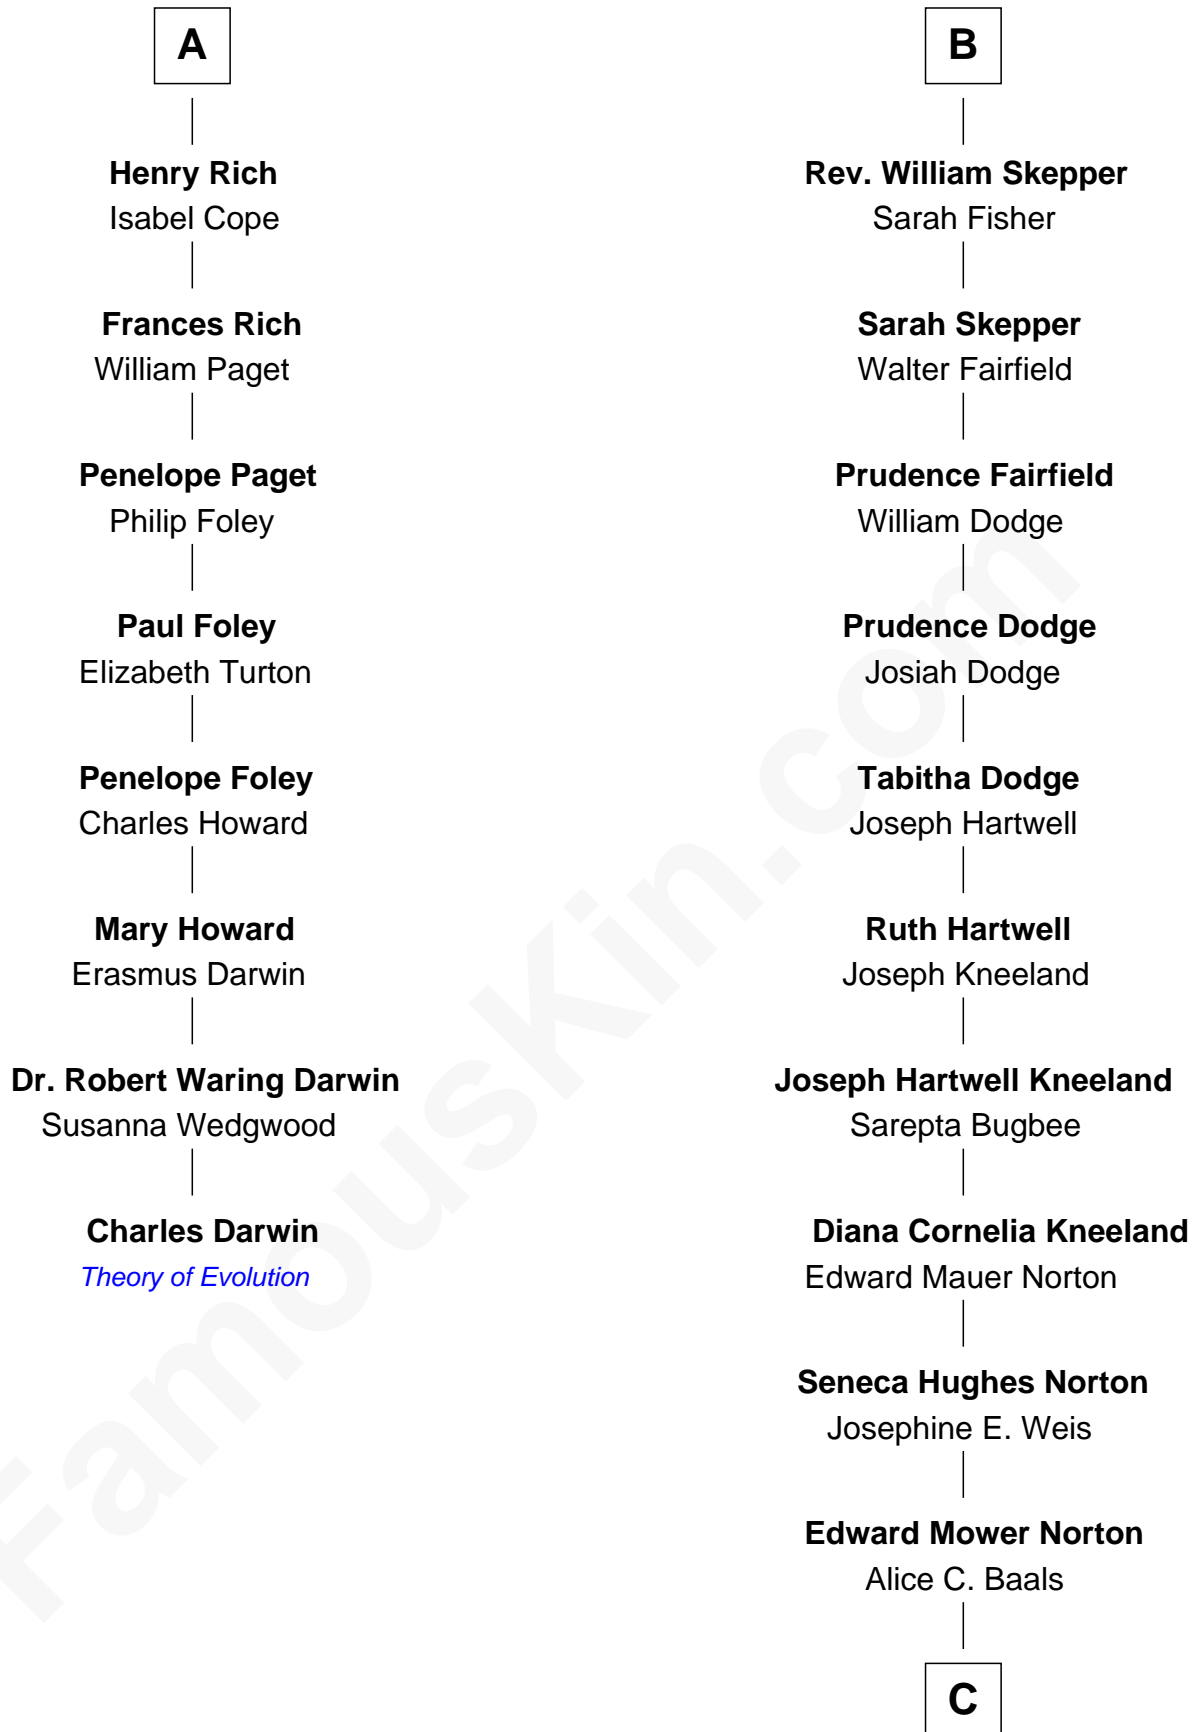

FamousKin.com Relationship Chart of

Charles Darwin

Theory of Evolution

14th cousin 5 times removed of

Edward Norton

Movie Actor

Sir Henry Percy
Elizabeth Mortimer

C

Edward Mower Norton

Betty Kent Harrison

Edward Mower Norton

Lydia Robinson Rouse

Edward Norton

Movie Actor

FamousKin.com