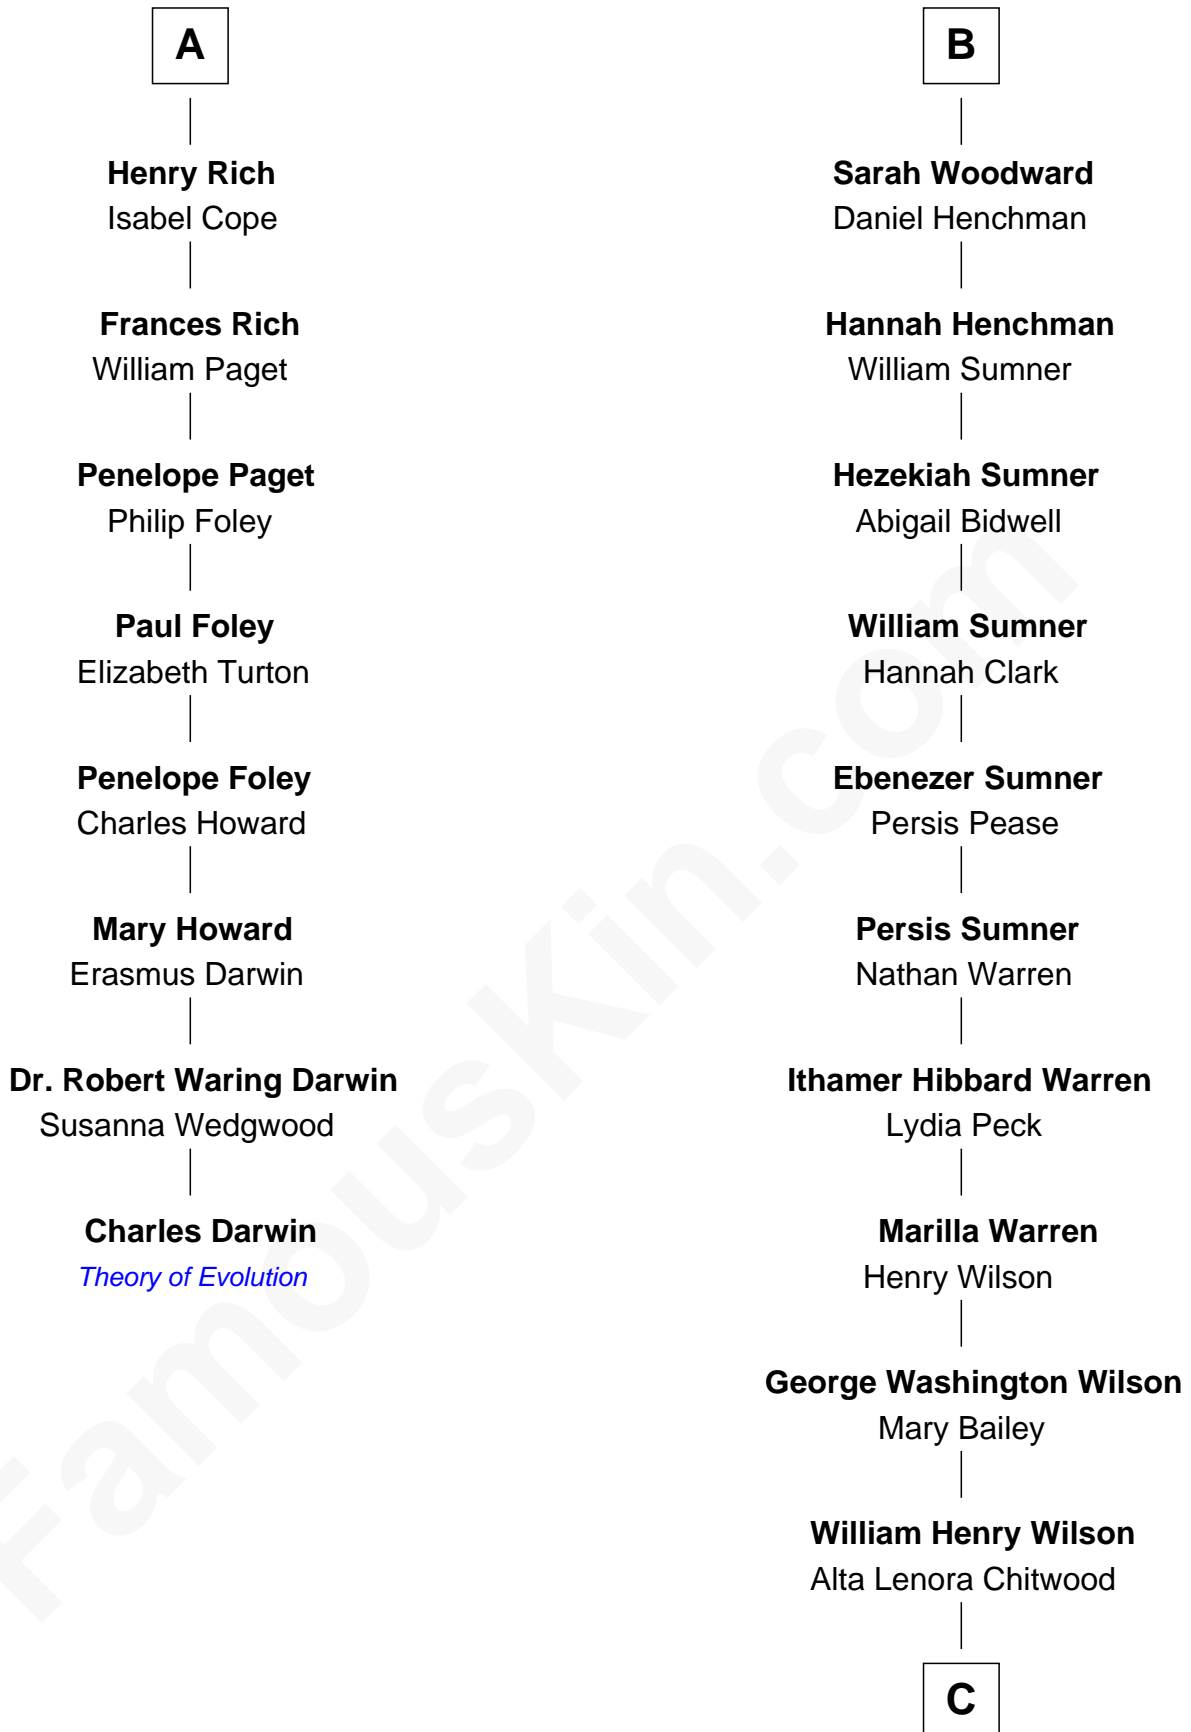

FamousKin.com Relationship Chart of

Charles Darwin

Theory of Evolution

14th cousin 5 times removed of

Mike Love

Co-Founder of The Beach Boys

Sir Walter Devereux

Elizabeth Bromwich

Sir Walter Devereux

Elizabeth Merbery

Sir Walter Devereux

Anne Ferrers

John Devereux

Cecily Bouchier

Walter Devereux

Mary Grey

John Milborne

Simon Milborne

Jane Baskerville

Anne Milborne

William Rudhall

John Rudhall

Isabella Whittington

John Rudhall

Mary Fettiplace

Frances Rudhall

Richard Woodward

Hezekiah Woodward

Frances - - - - -

B

C

William Coral Wilson