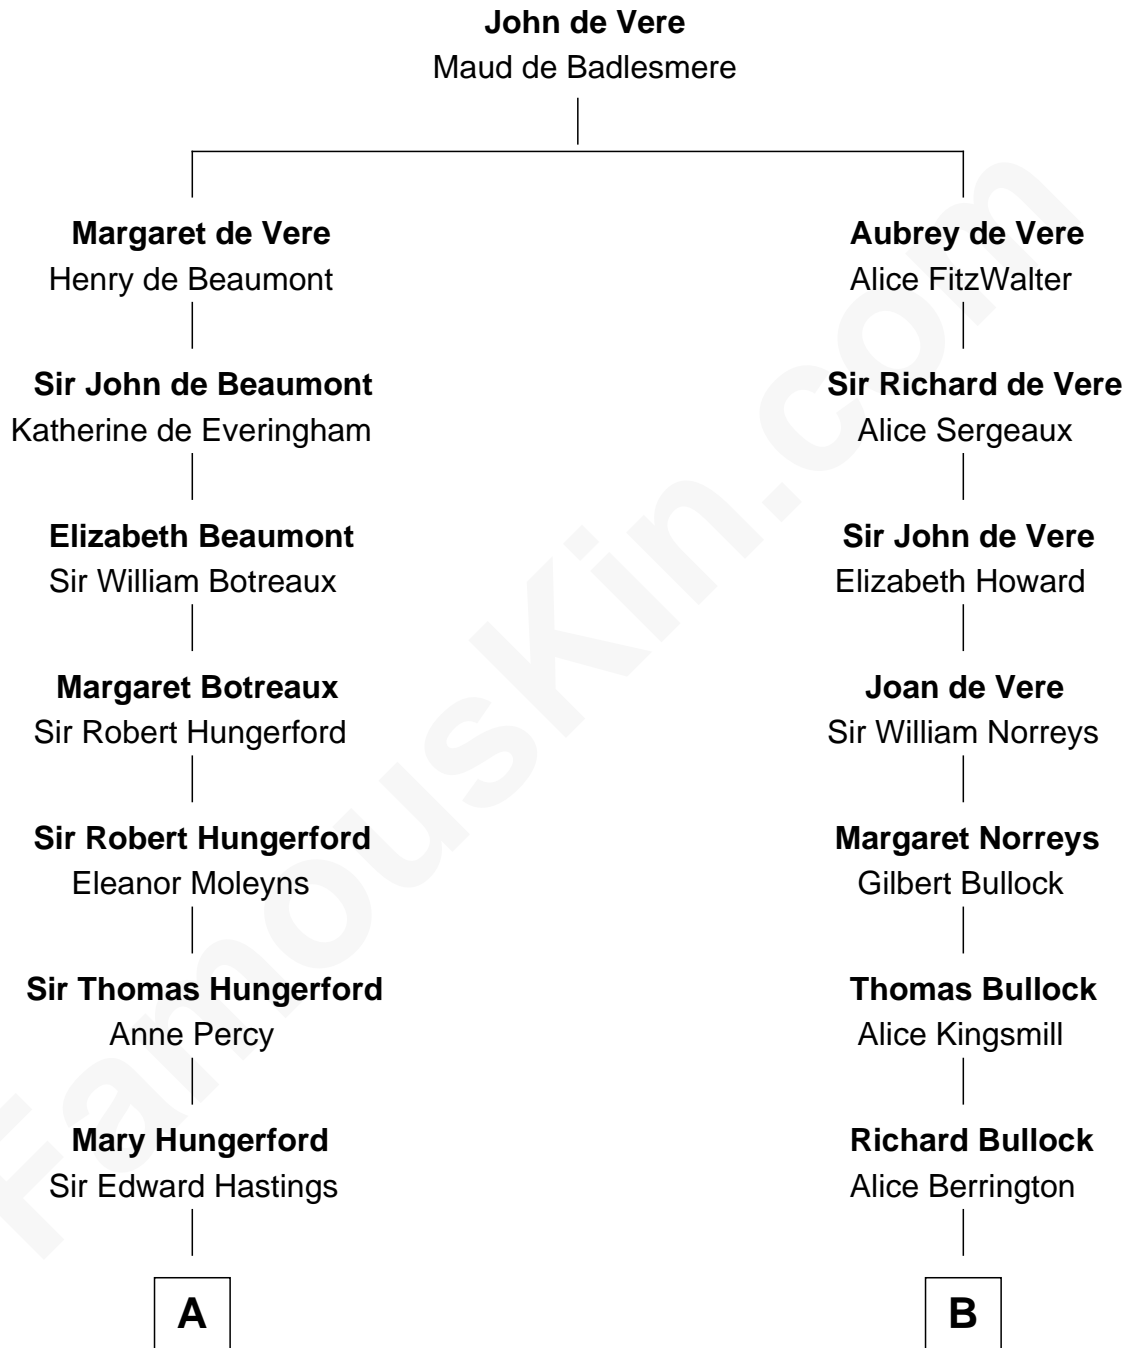

FamousKin.com Relationship Chart of

Charles Darwin

Theory of Evolution

18th cousin 3 times removed of

Mike Love

Co-Founder of The Beach Boys

FamousKin.com