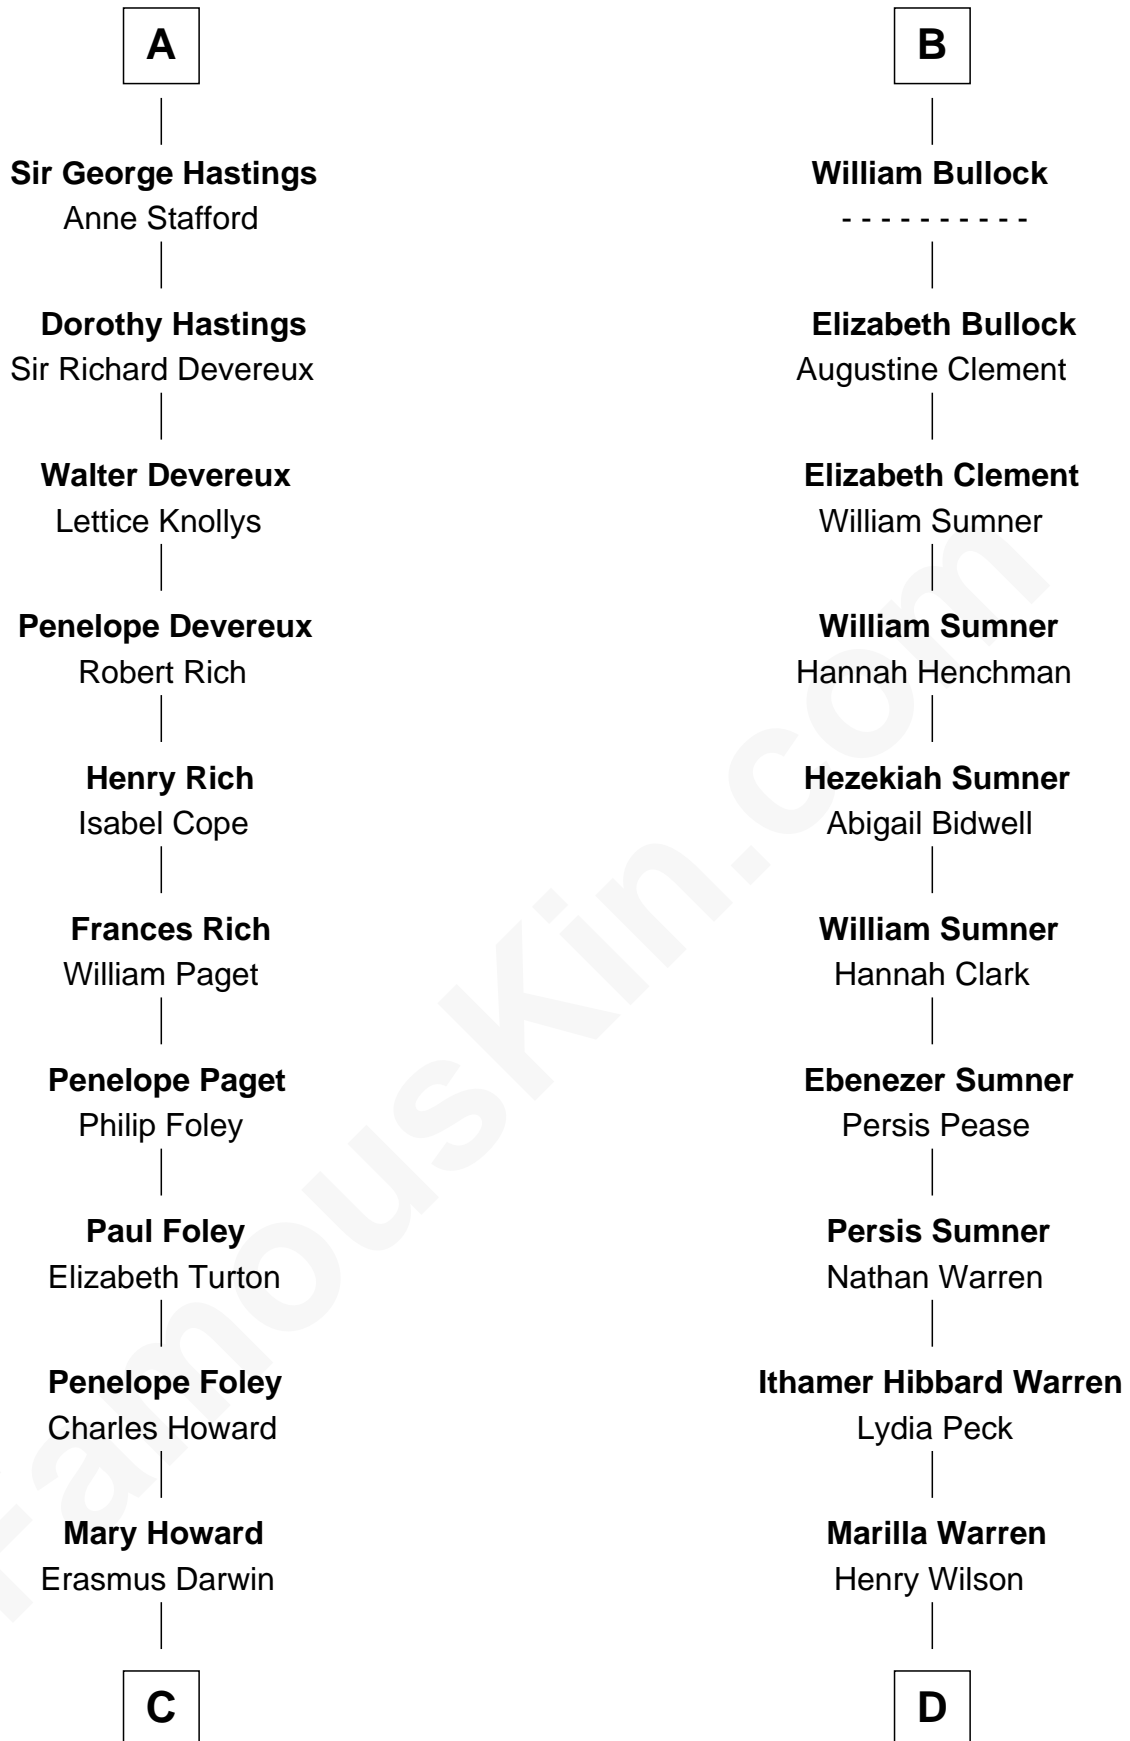

FamousKin.com Relationship Chart of

Charles Darwin

Theory of Evolution

18th cousin 3 times removed of

Mike Love

Co-Founder of The Beach Boys

FamousKin.com