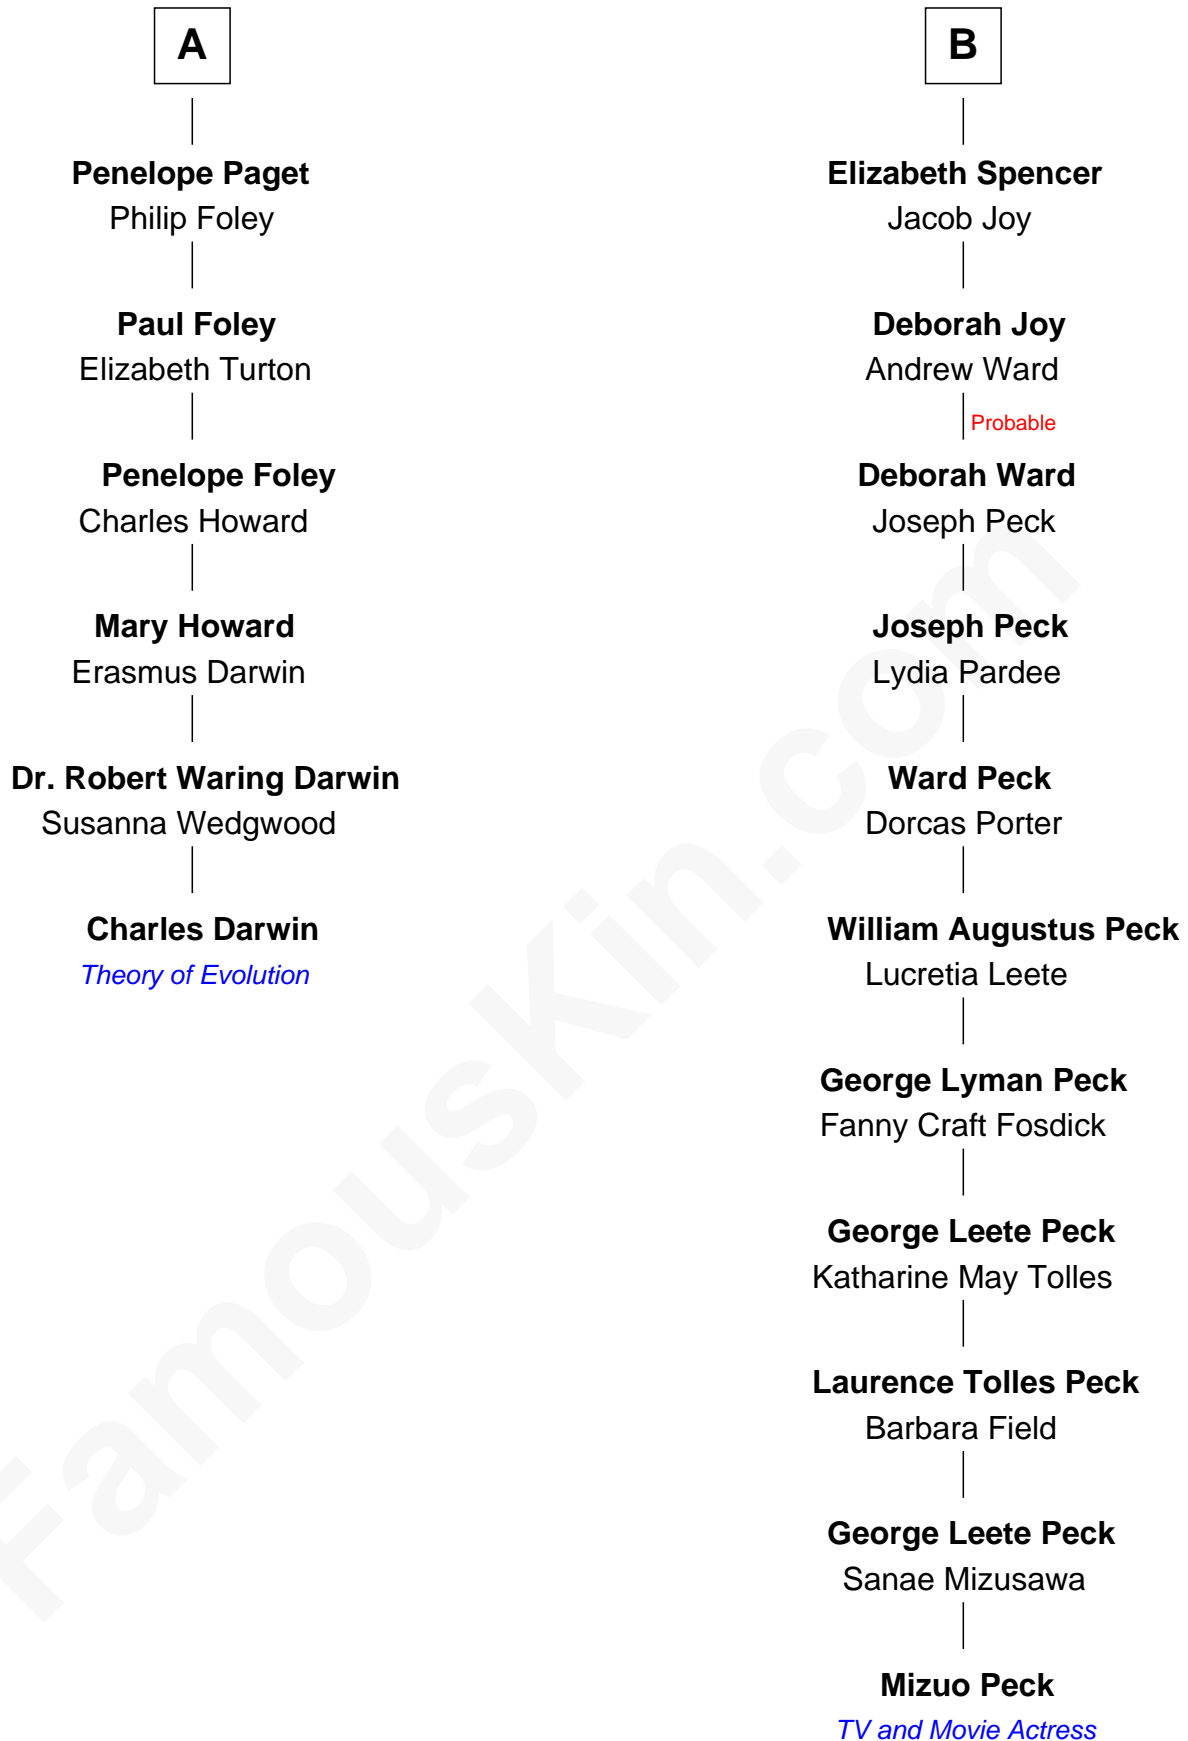

FamousKin.com Relationship Chart of

Charles Darwin

Theory of Evolution

12th cousin 5 times removed of

Mizuo Peck

TV and Movie Actress

Sir Nicholas Poyntz

Elizabeth Mill

Mizuo Peck photo by [David Shankbone](#) (CC BY-SA 3.0)