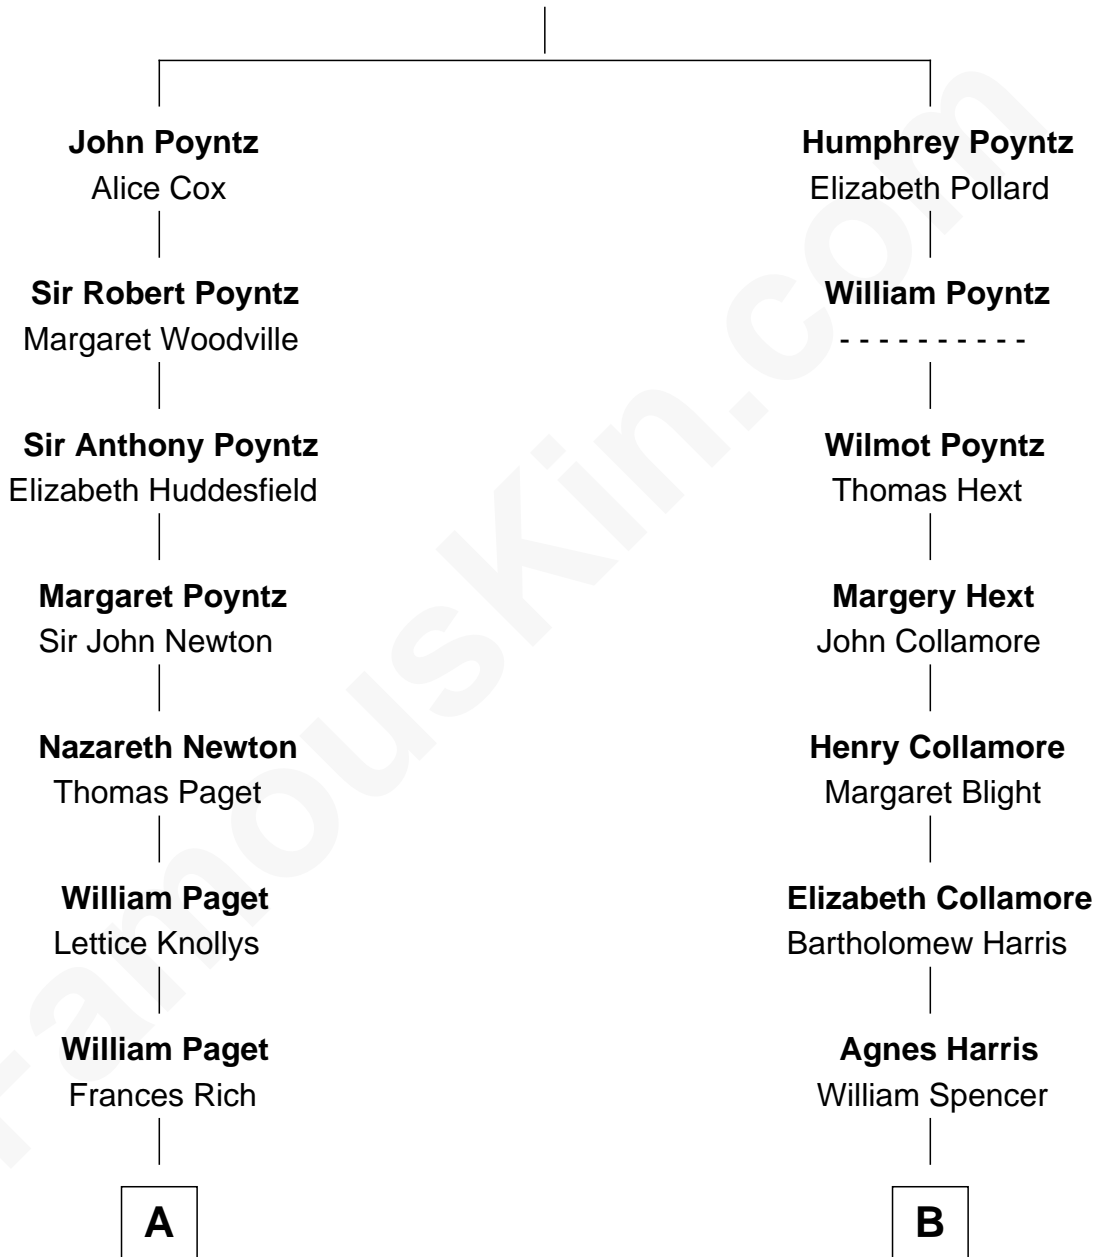

FamousKin.com Relationship Chart of

Charles Darwin

Theory of Evolution

12th cousin 5 times removed of

Mizuo Peck

TV and Movie Actress

Sir Nicholas Poyntz

Elizabeth Mill

Mizuo Peck photo by [David Shankbone](#) (CC BY-SA 3.0)