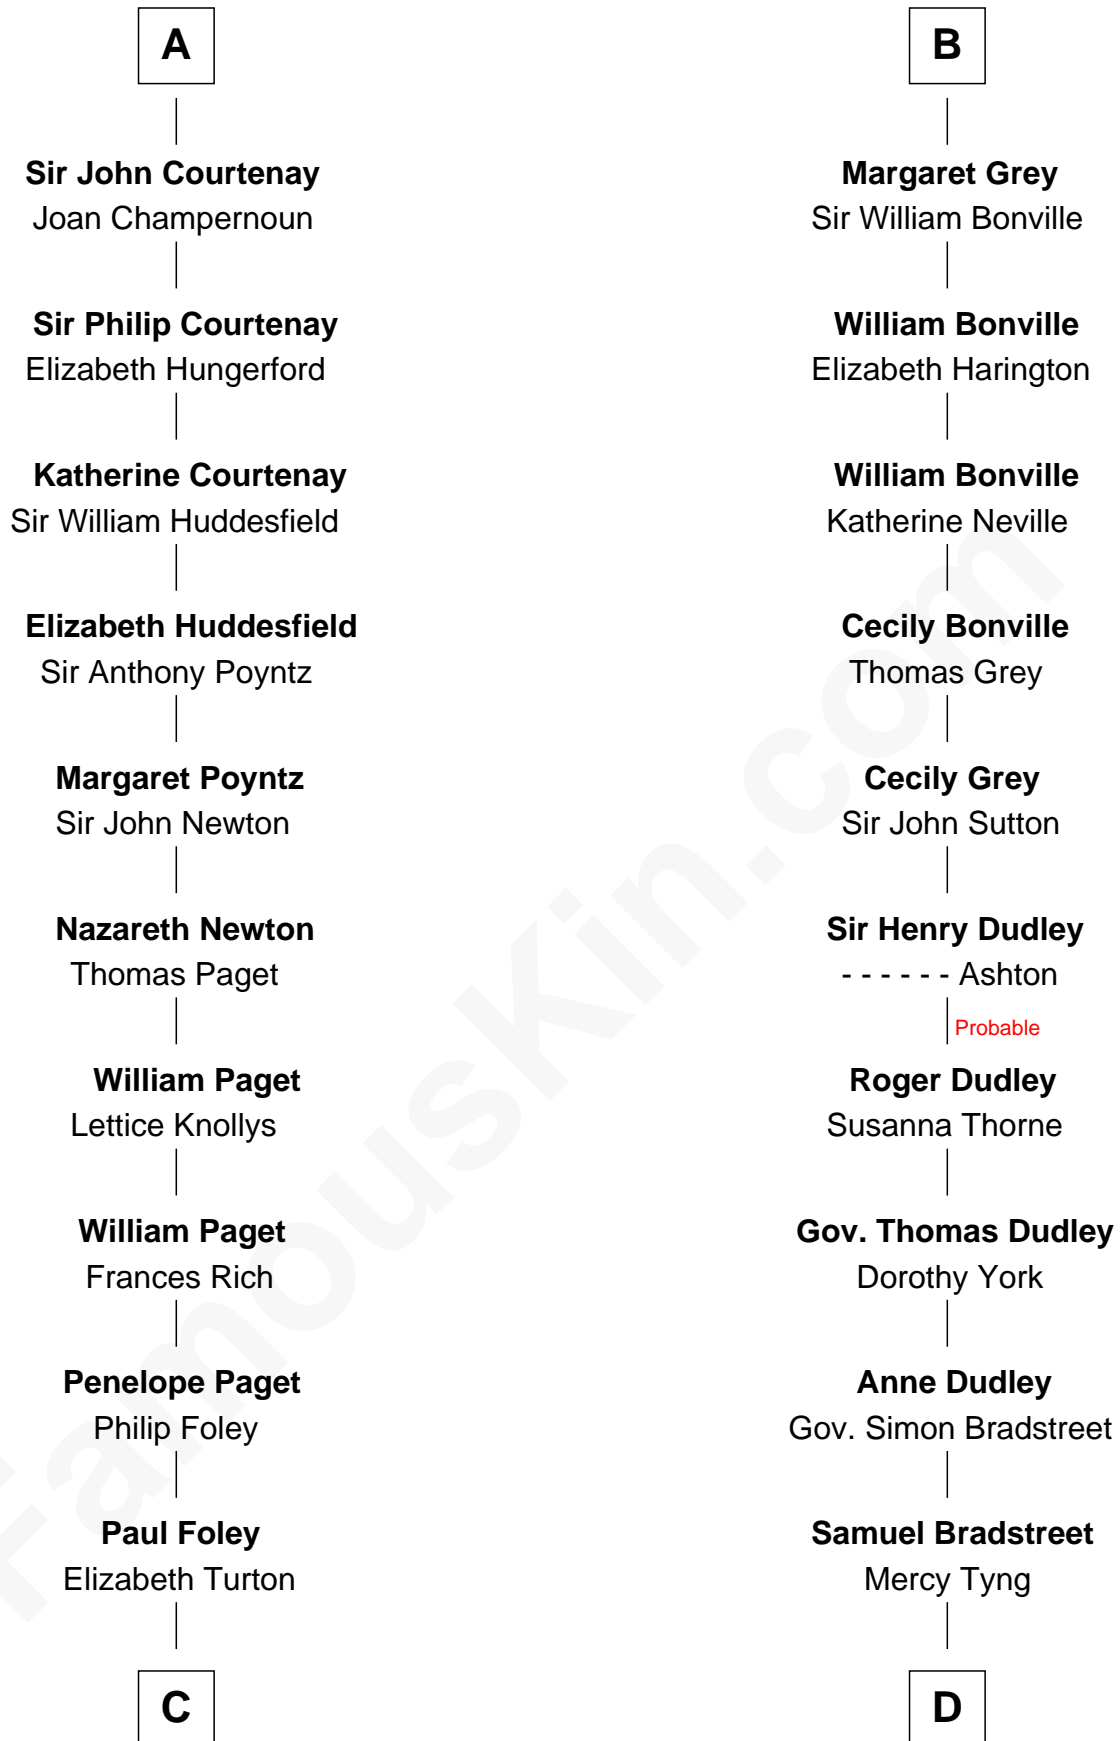

FamousKin.com Relationship Chart of

Charles Darwin

Theory of Evolution

20th cousin 1 time removed of

Oliver Wendell Holmes, Sr.

American "Fireside" Poet

Humphrey IV de Bohun

Margaret of Scotland

C

Penelope Foley
Charles Howard

Mary Howard
Erasmus Darwin

Dr. Robert Waring Darwin
Susanna Wedgwood

Charles Darwin
Theory of Evolution

D

Mercy Bradstreet
Dr. James Oliver

Sarah Oliver
Jacob Wendell