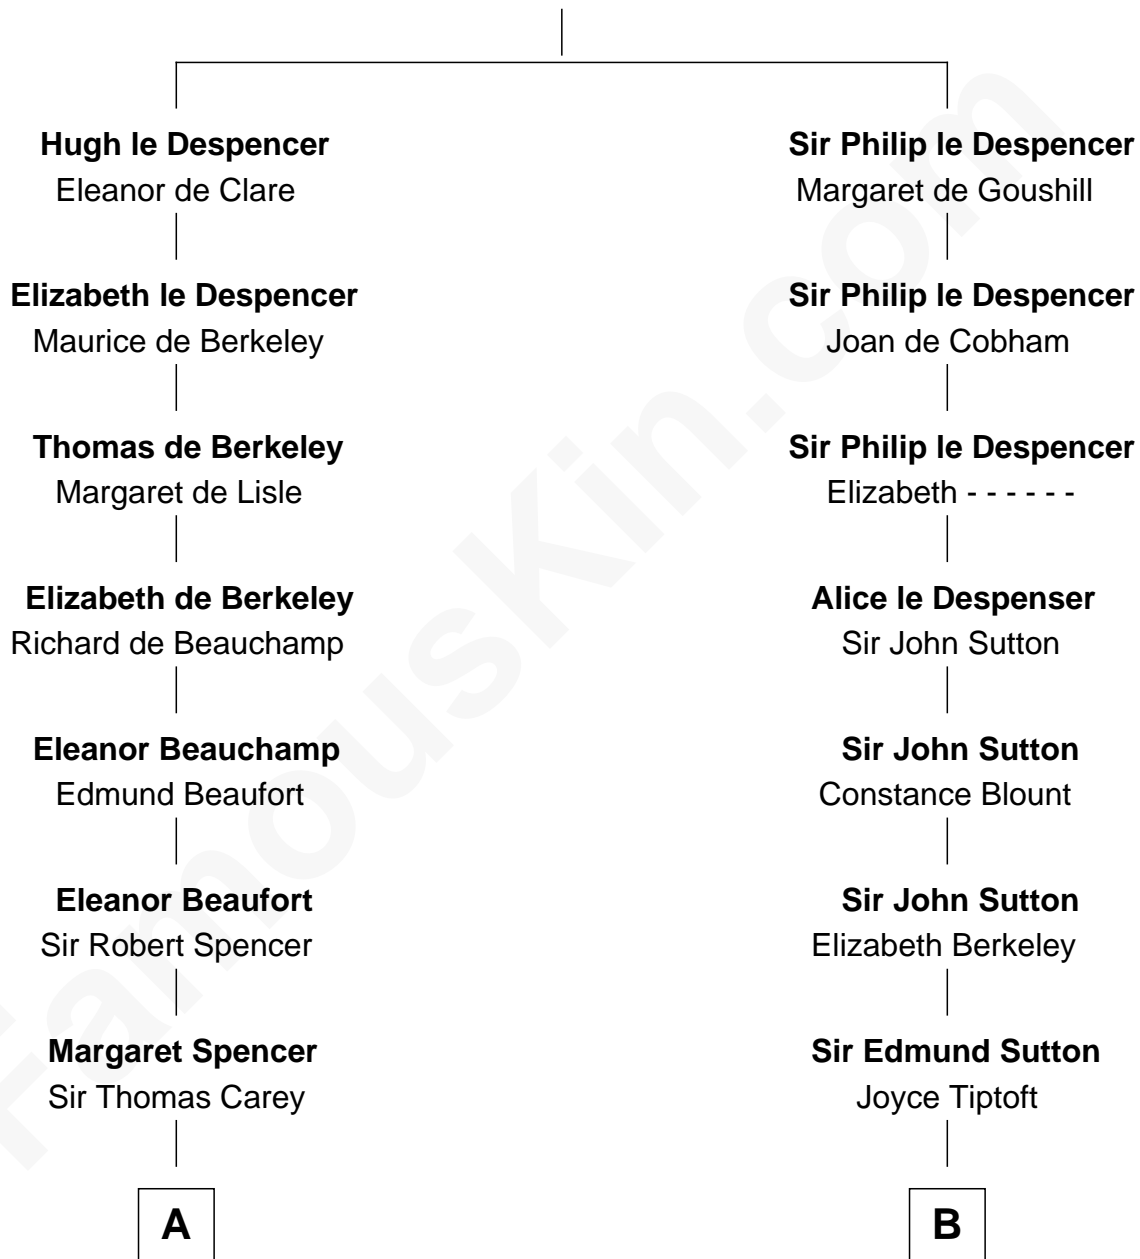

FamousKin.com

Relationship Chart of

Charles Darwin

Theory of Evolution

17th cousin 1 time removed of

Oliver Wendell Holmes, Sr.

American "Fireside" Poet

Sir Hugh le Despencer

Isabella de Beauchamp

C

Sarah Wendell
Rev. Abiel Holmes

Oliver Wendell Holmes, Sr.
American "Fireside" Poet

FamousKin.com