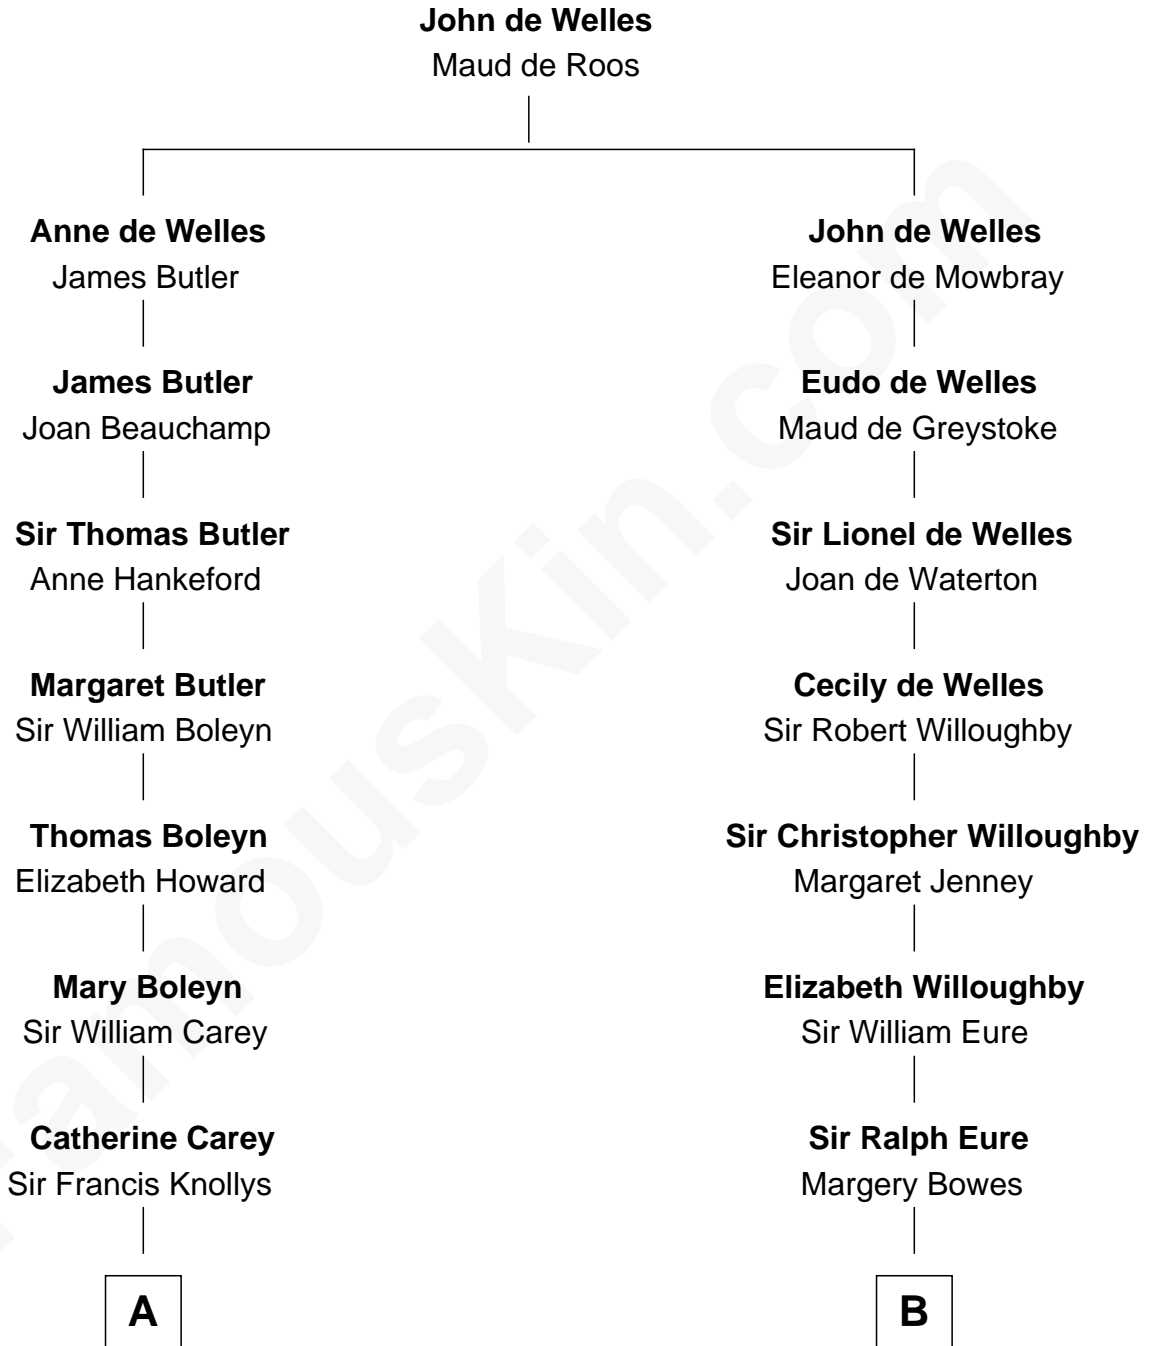

FamousKin.com Relationship Chart of

Charles Darwin

Theory of Evolution

15th cousin 4 times removed of

Endicott Peabody

62nd Governor of Massachusetts

C

Henry Parkman
Mary Frances Parker

Mary Elizabeth Parkman
Rt. Rev. Malcolm Endicott Peabody

Endicott Peabody
62nd Governor of Massachusetts

FamousKin.com