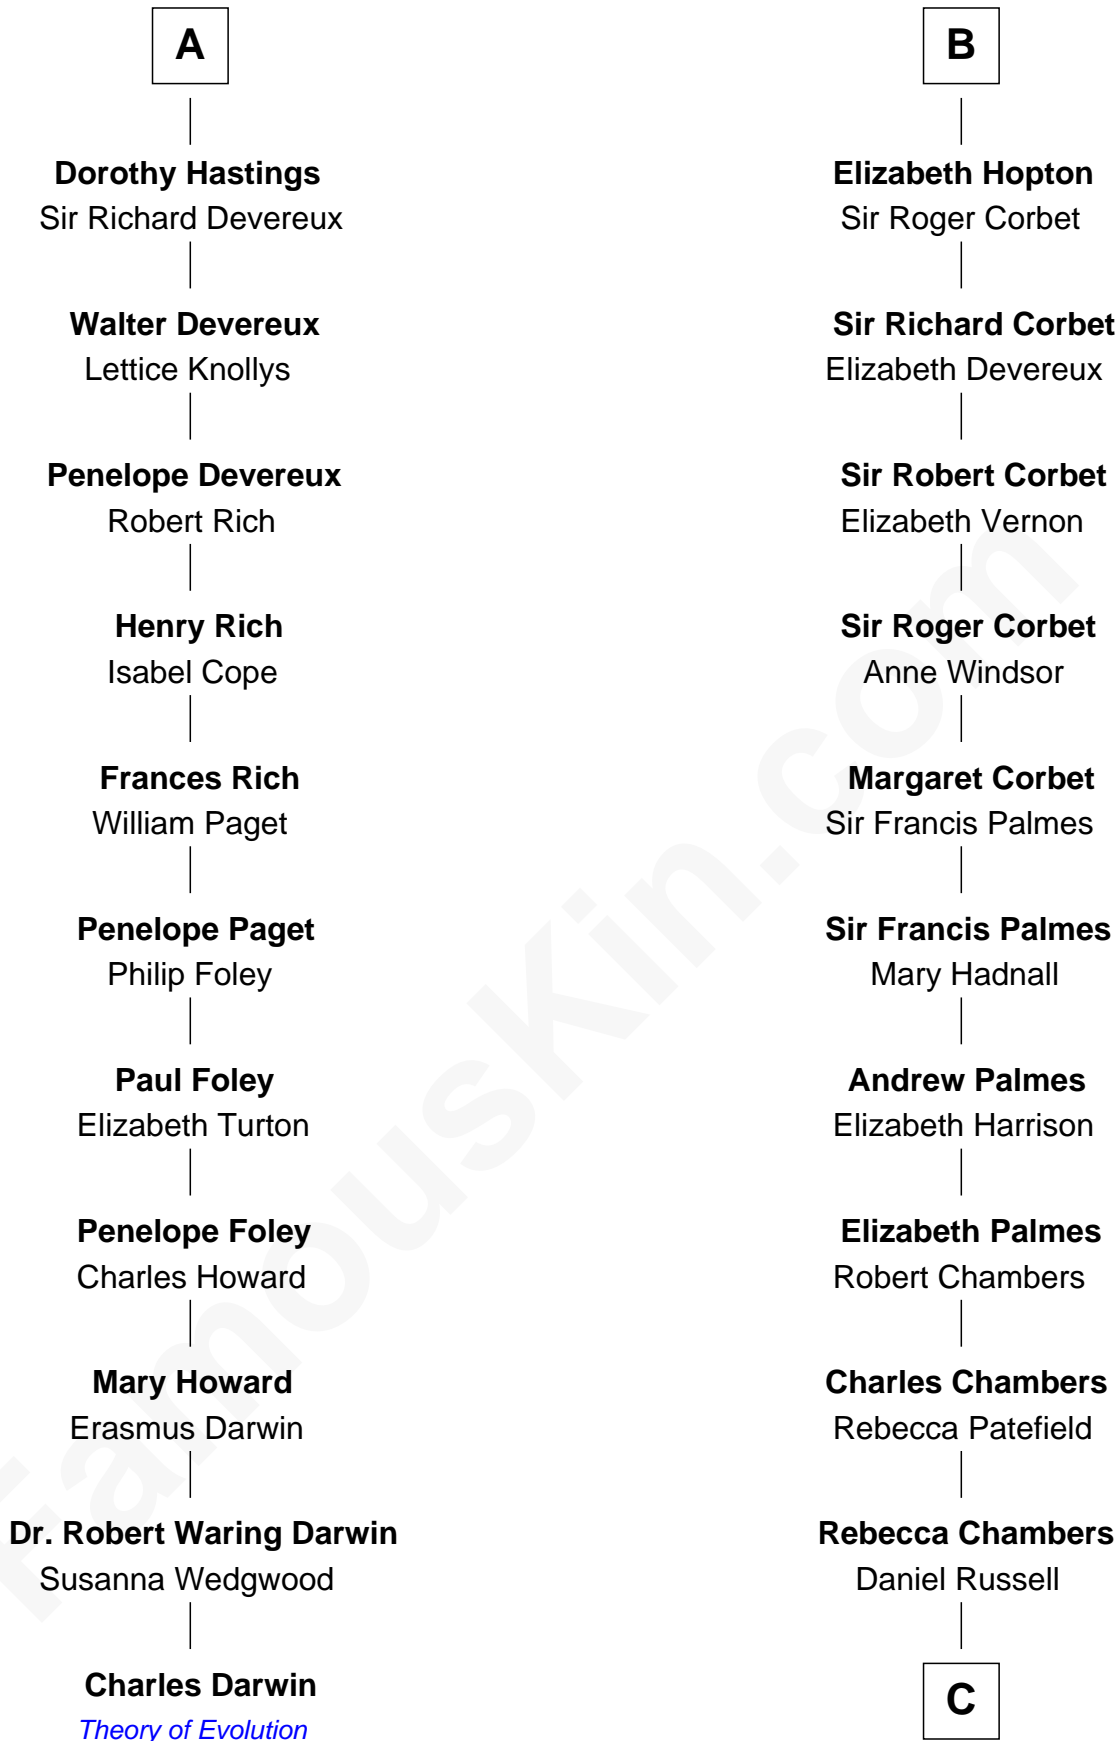

# FamousKin.com Relationship Chart of

**Charles Darwin**

*Theory of Evolution*

17th cousin 3 times removed of

**James Russell Lowell**

*American "Fireside" Poet*

**John de Botetourte**

Maud FitzThomas