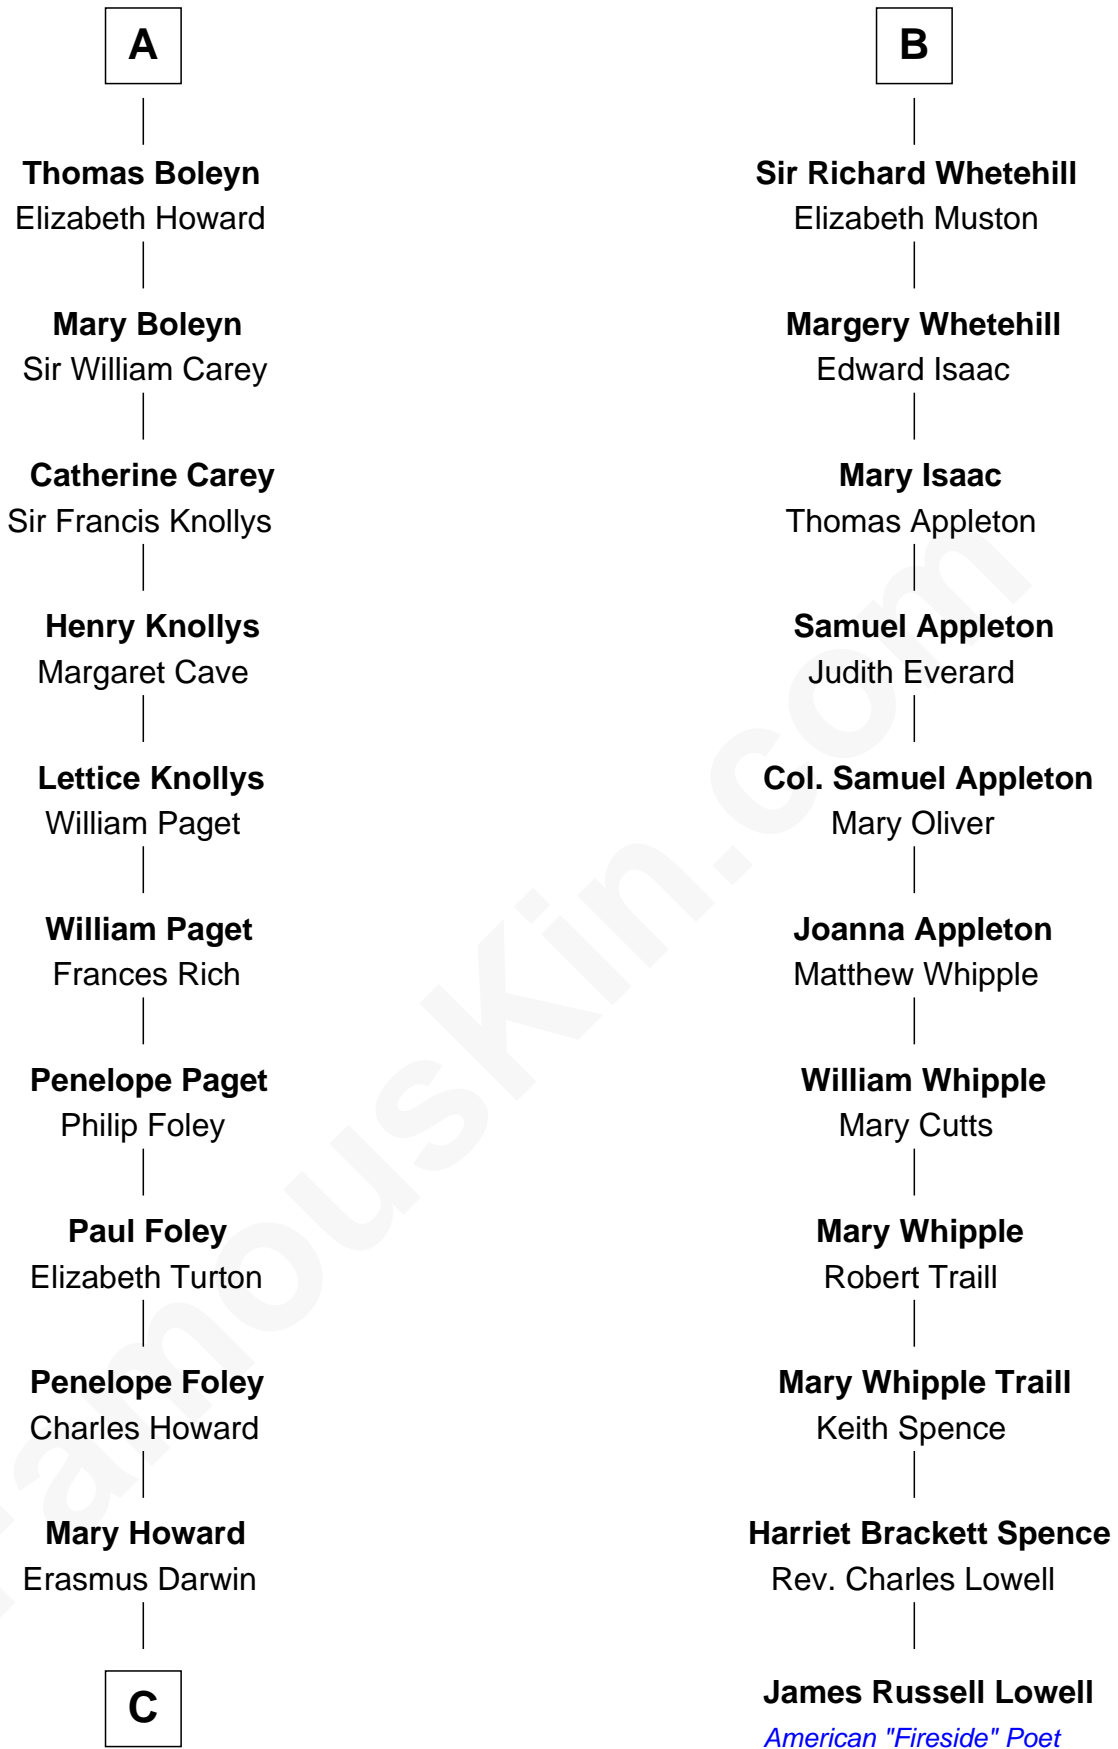

FamousKin.com Relationship Chart of

Charles Darwin

Theory of Evolution

17th cousin 1 time removed of

James Russell Lowell

American "Fireside" Poet

FamousKin.com