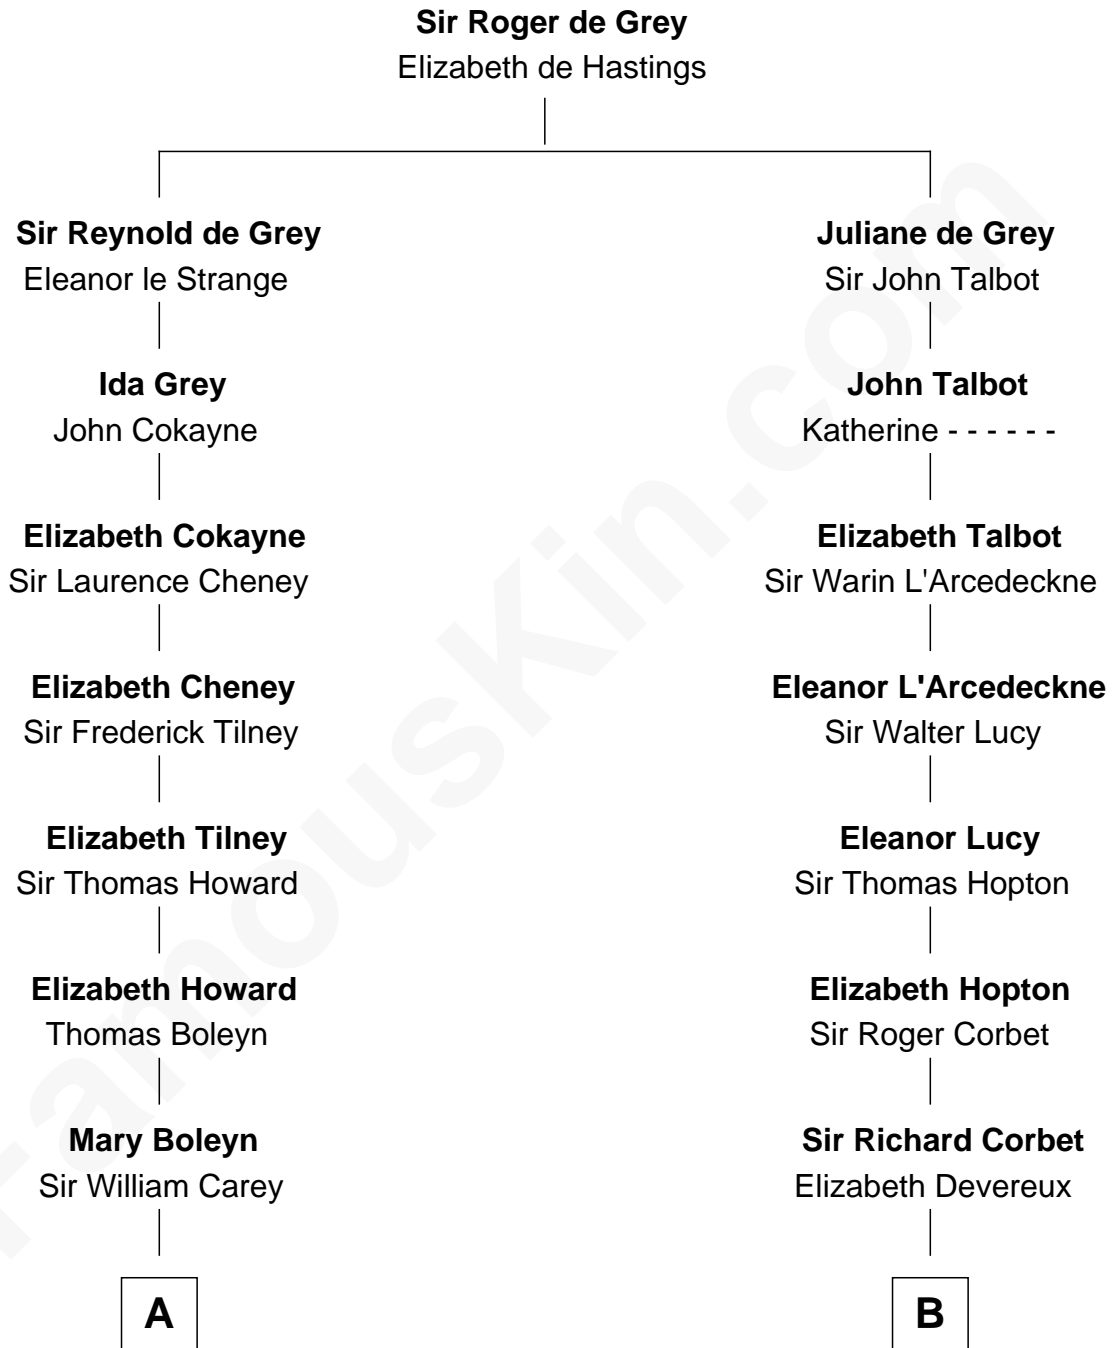

FamousKin.com Relationship Chart of

Charles Darwin

Theory of Evolution

16th cousin 2 times removed of

James Russell Lowell

American "Fireside" Poet

C

Rev. Charles Lowell
Harriet Brackett Spence

James Russell Lowell
American "Fireside" Poet

FamousKin.com