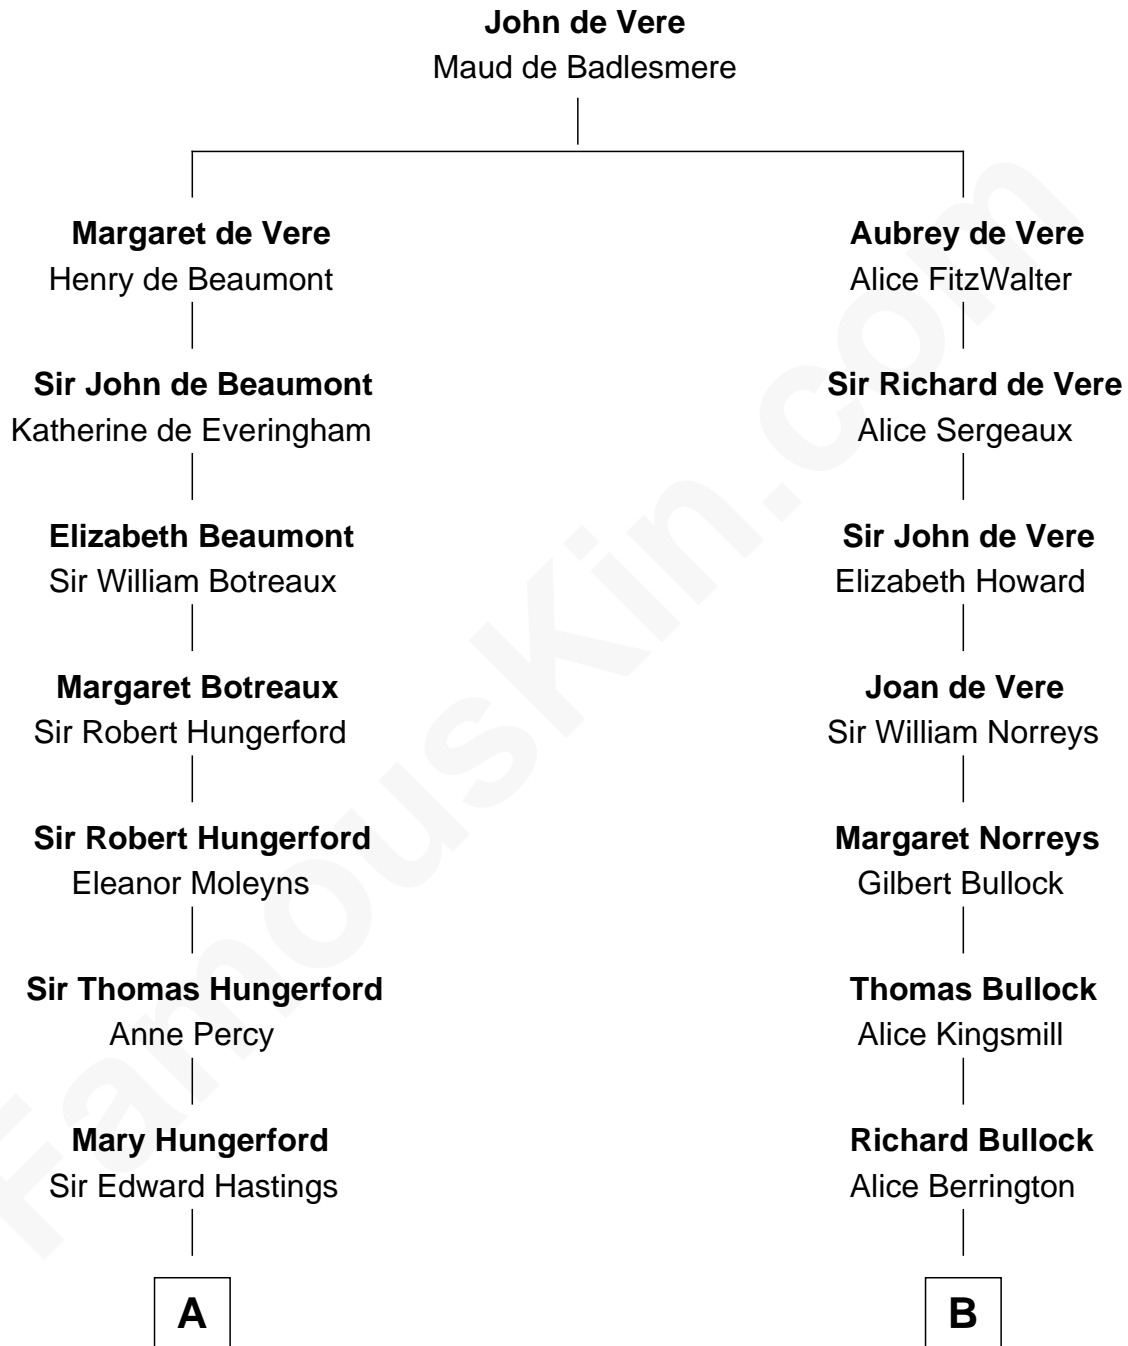

FamousKin.com Relationship Chart of

Charles Darwin

Theory of Evolution

15th cousin 3 times removed of

James Russell Lowell

American "Fireside" Poet

FamousKin.com