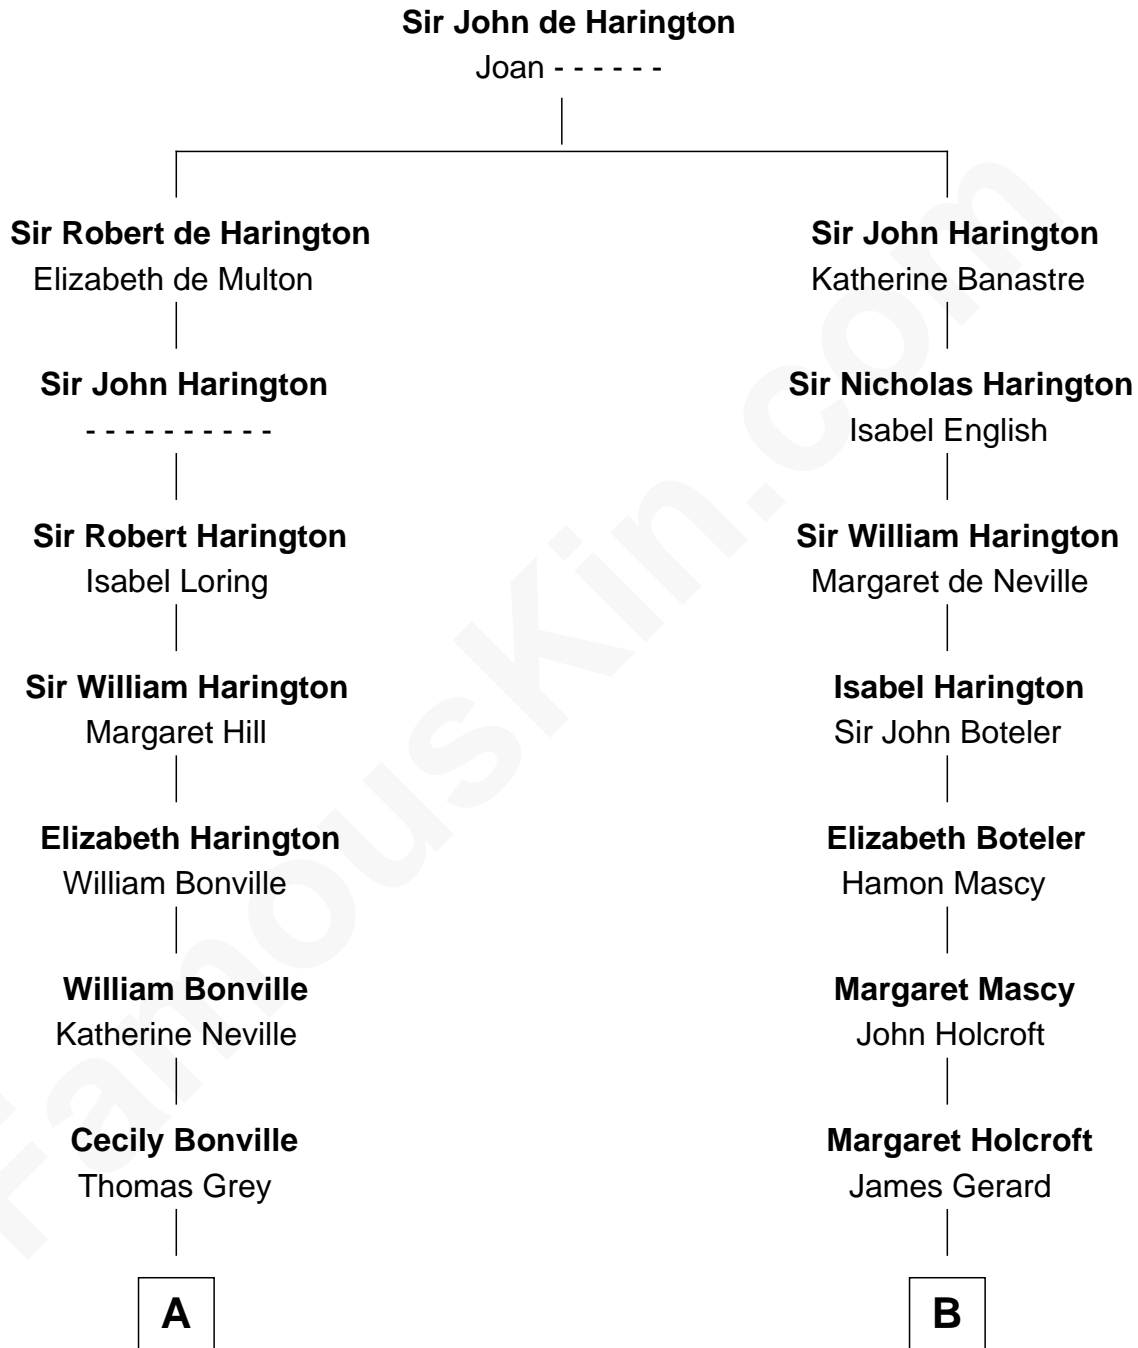

FamousKin.com
Relationship Chart of
Charles Darwin
Theory of Evolution

16th cousin 2 times removed of
Capt. William Lewis Herndon
Captain of the ill fated S.S. Central America

C

Dr. Robert Waring Darwin

Susanna Wedgwood

Charles Darwin

Theory of Evolution

FamousKin.com